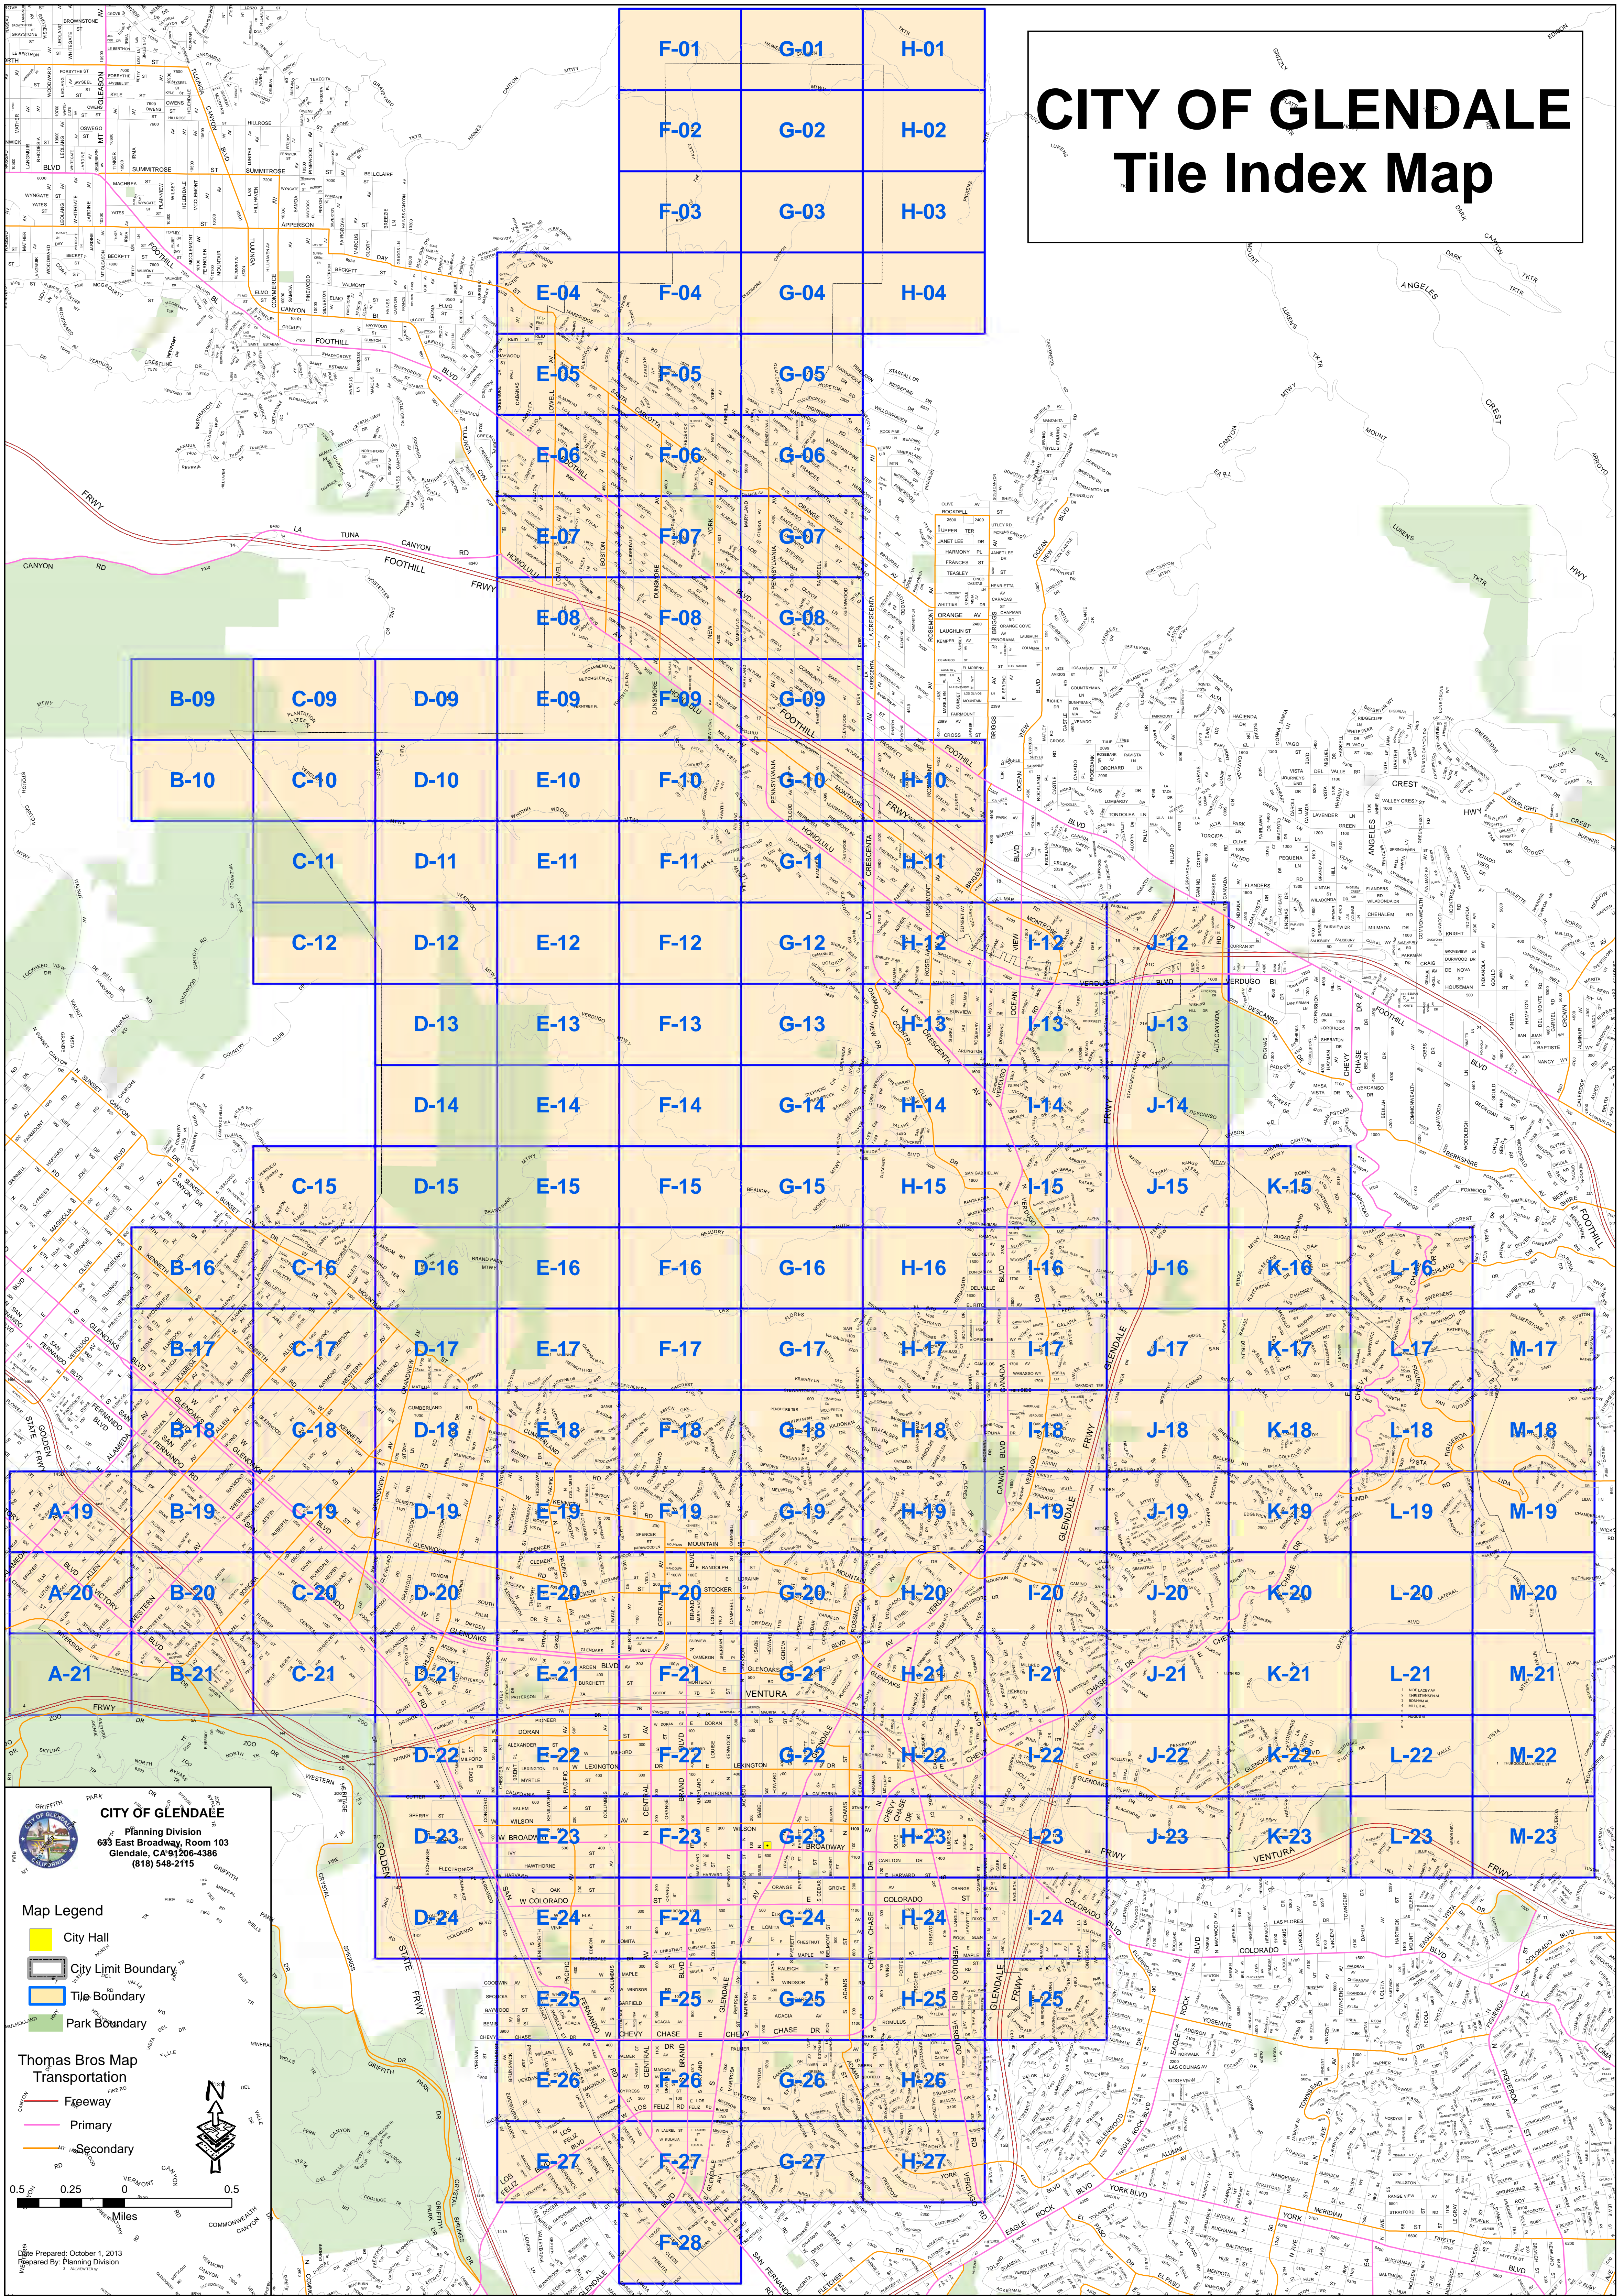

CITY OF GLENDALE Tile Index Map

CITY OF GLENDALE
Planning Division
633 East Broadway, Room 103
Glendale, CA 91206-4386
(818) 548-2115

Map Legend

- City Hall
- City Limit Boundary
- Tile Boundary
- Park Boundary

Thomas Bros Map Transportation

- Freeway
- Primary
- Secondary

0.5 0.25 0 0.5
Miles

Date Prepared: October 1, 2013
Prepared By: Planning Division