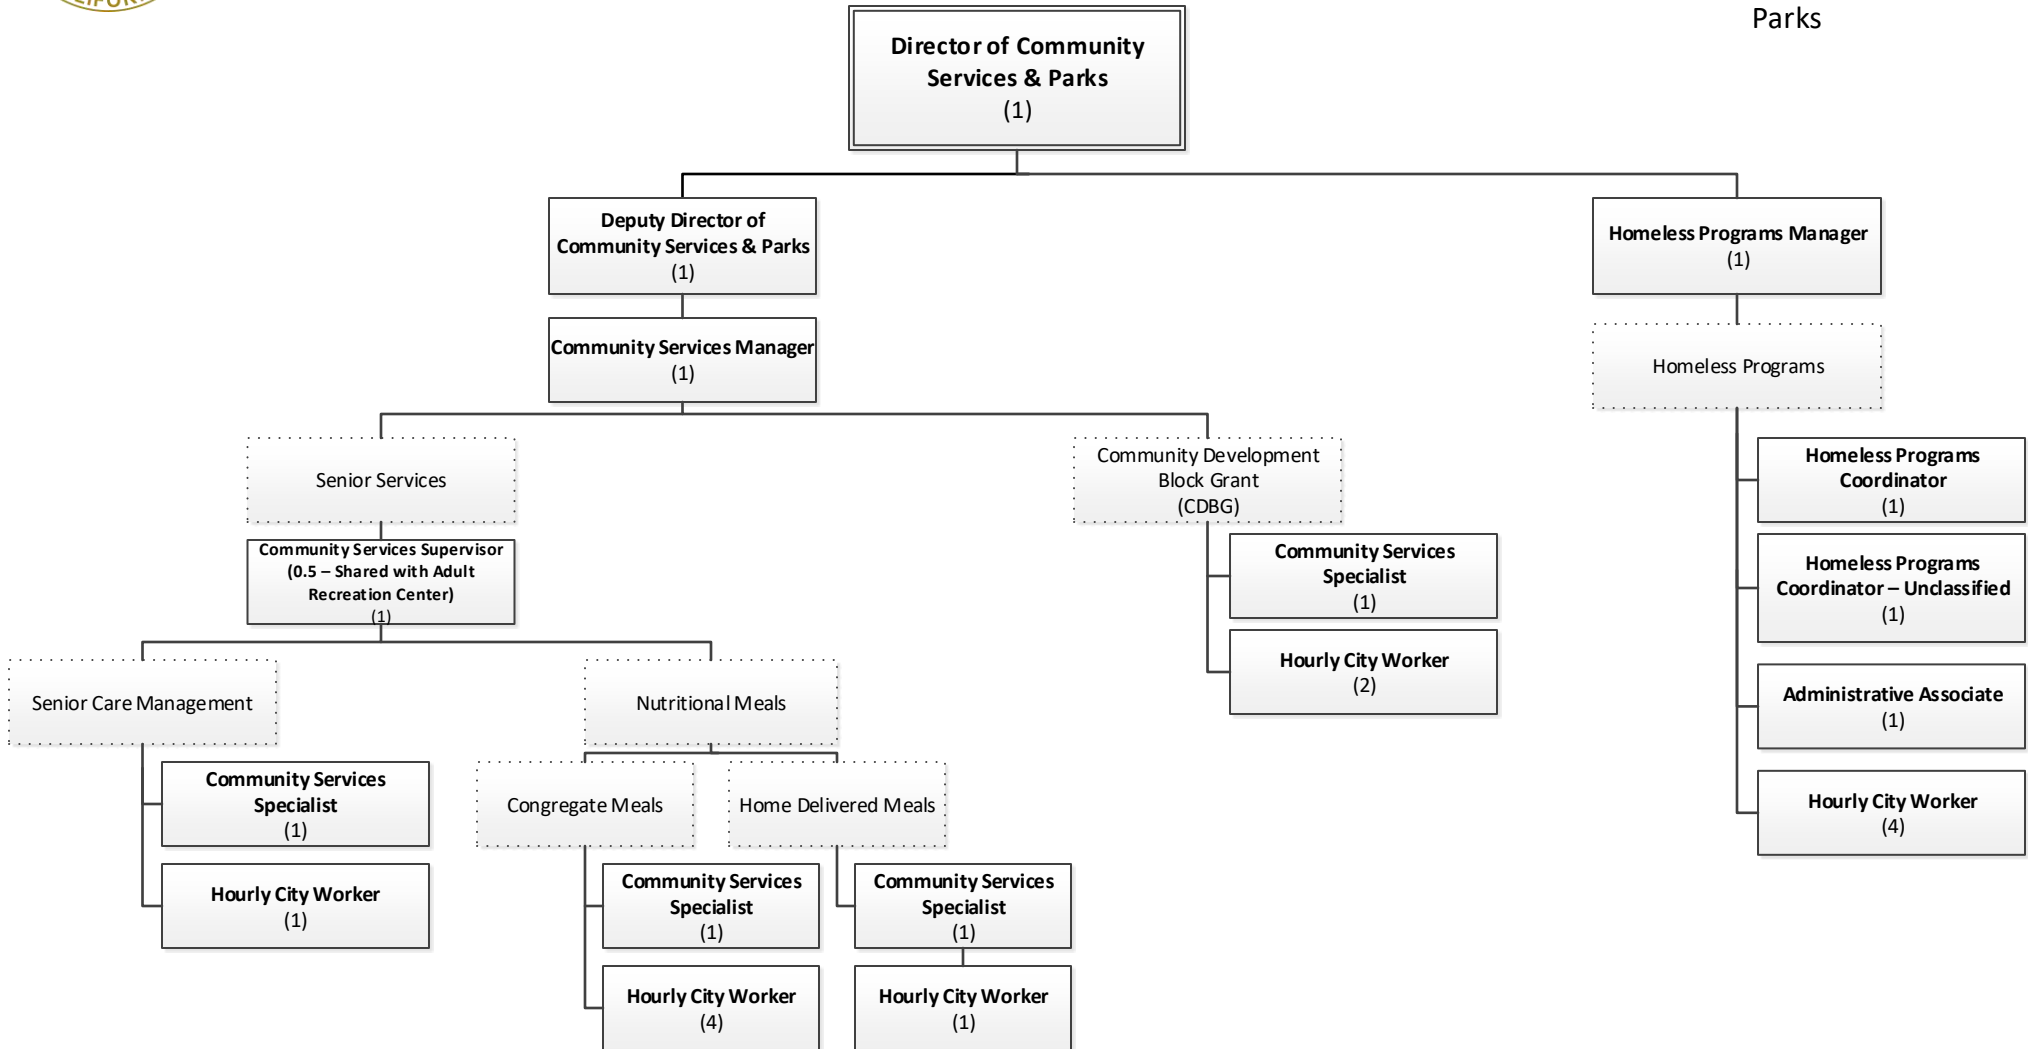

Community Services & Parks – Human Services

Onnig Bulanikian
Director of Community Services &
Parks