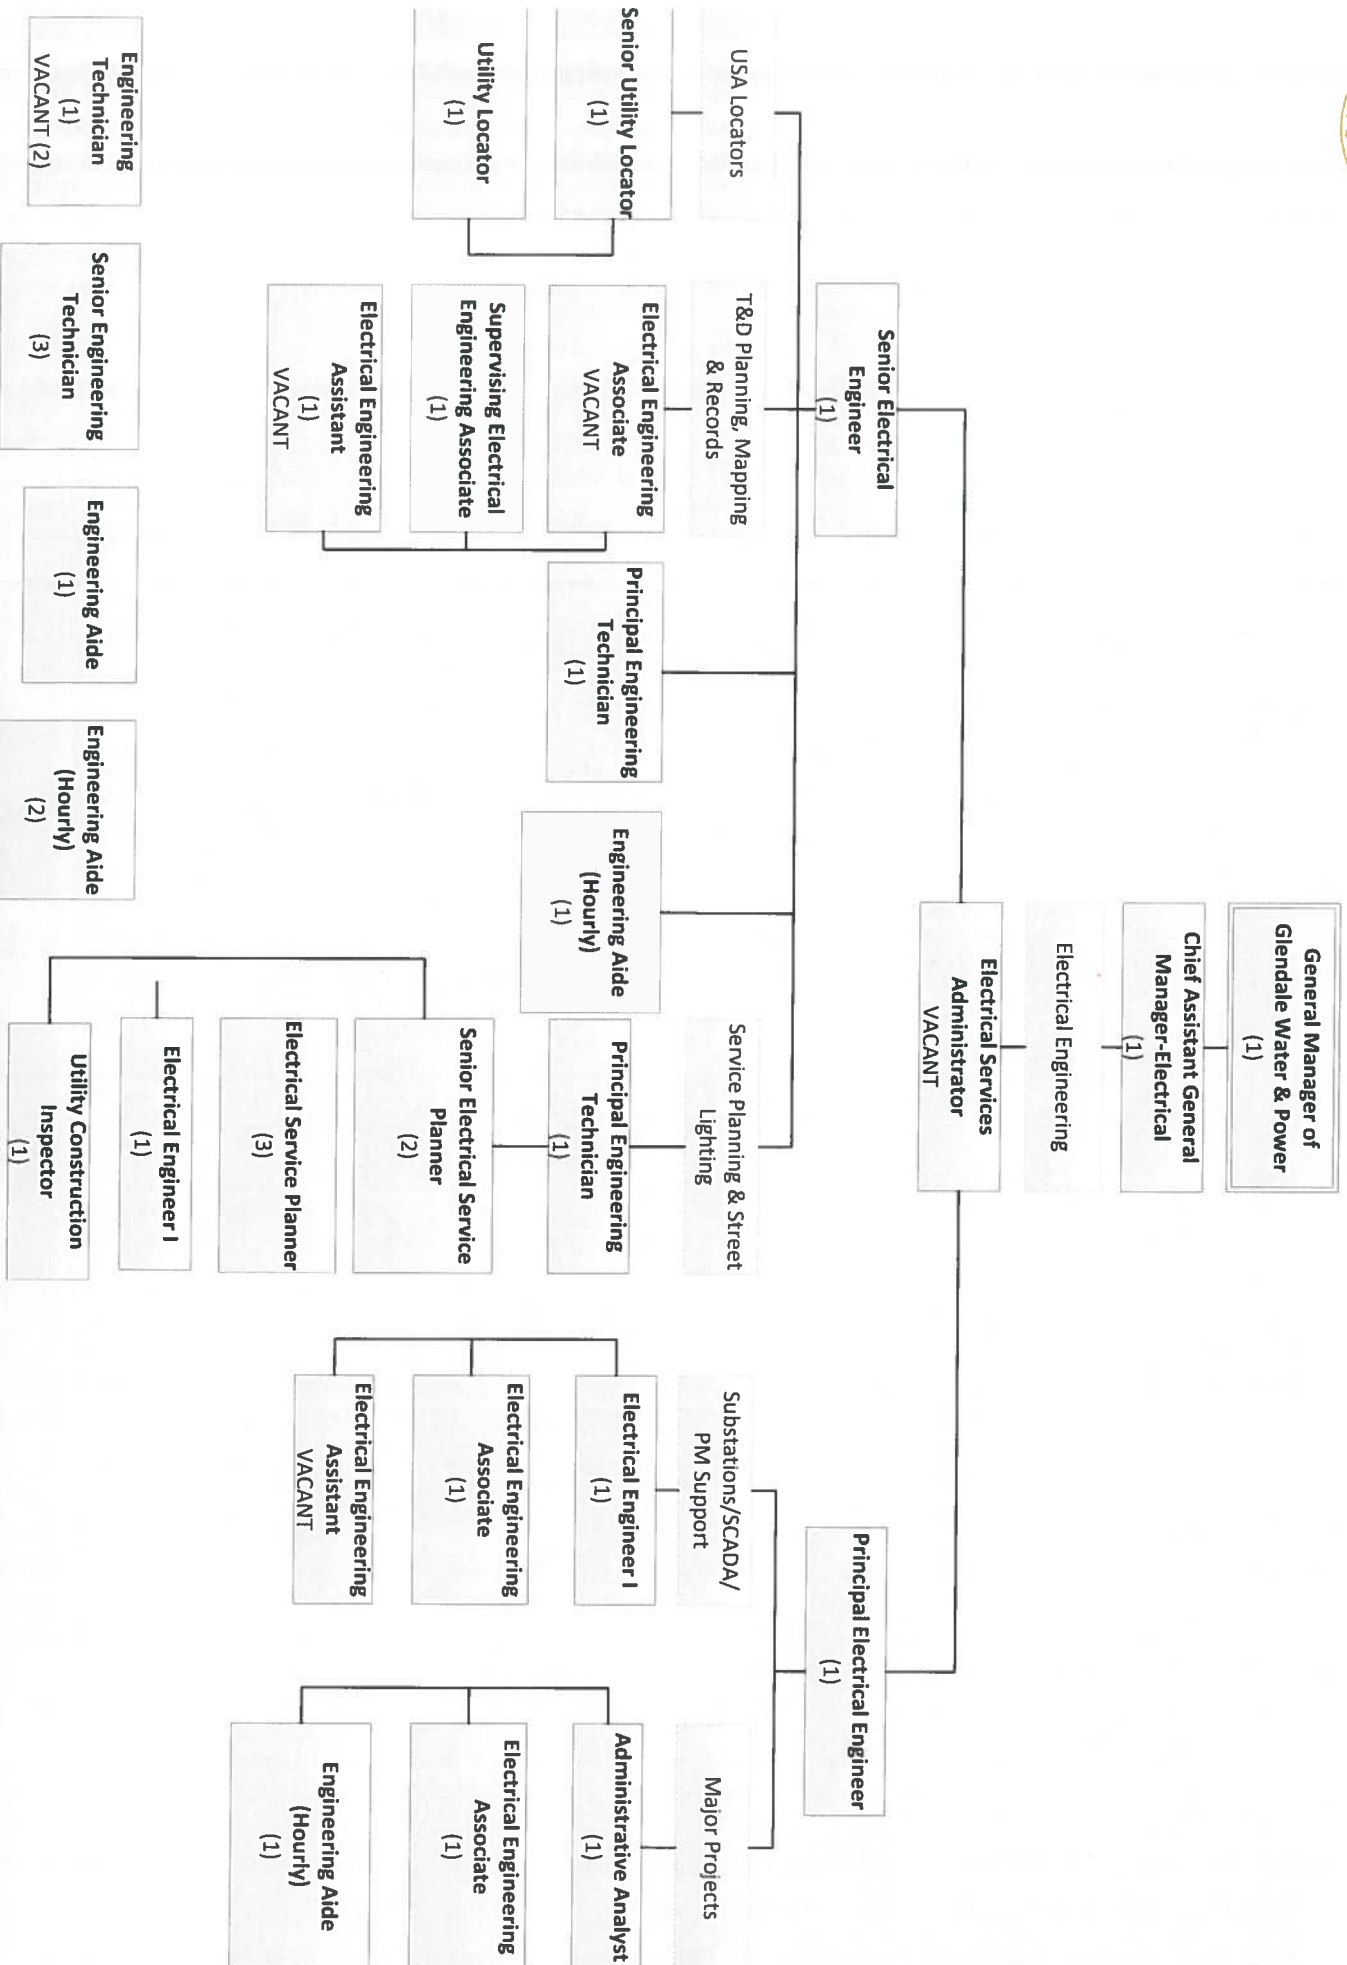

Glendale Water & Power Department – Electric Services

Mark Young
General Manager of Glendale Water & Power