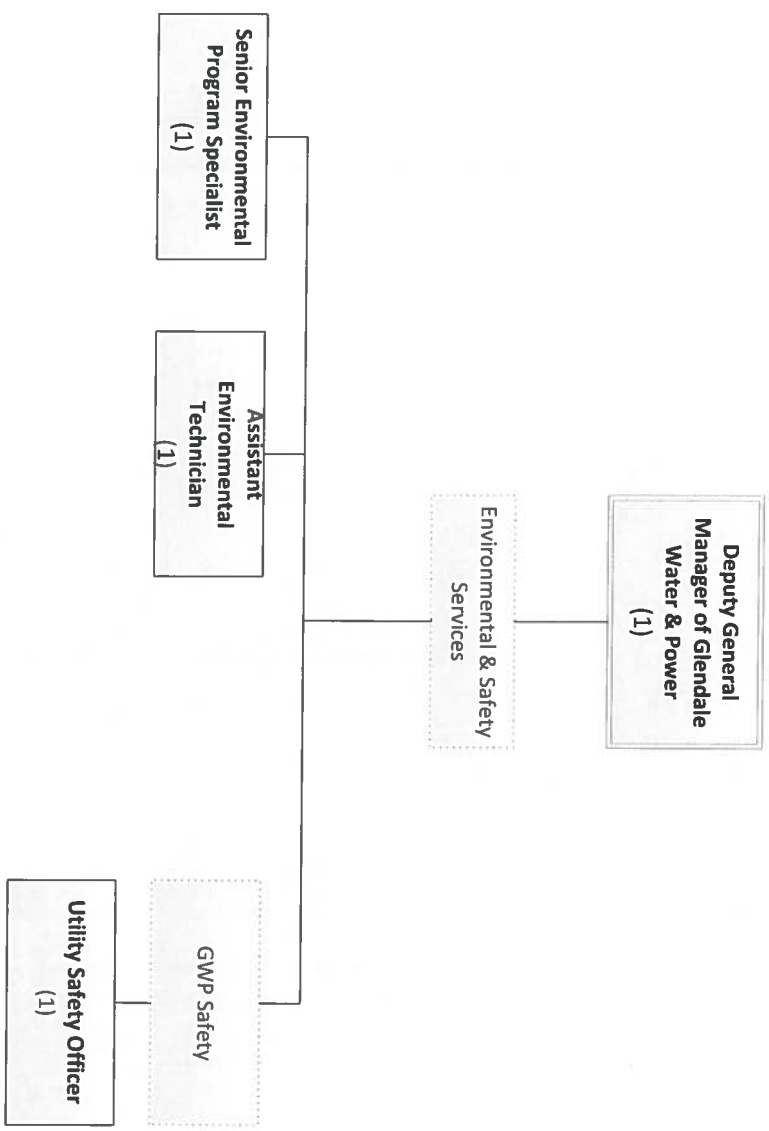

Glendale Water & Power Department – Environmental & Safety Services

Mark Young
General Manager of Glendale Water & Power