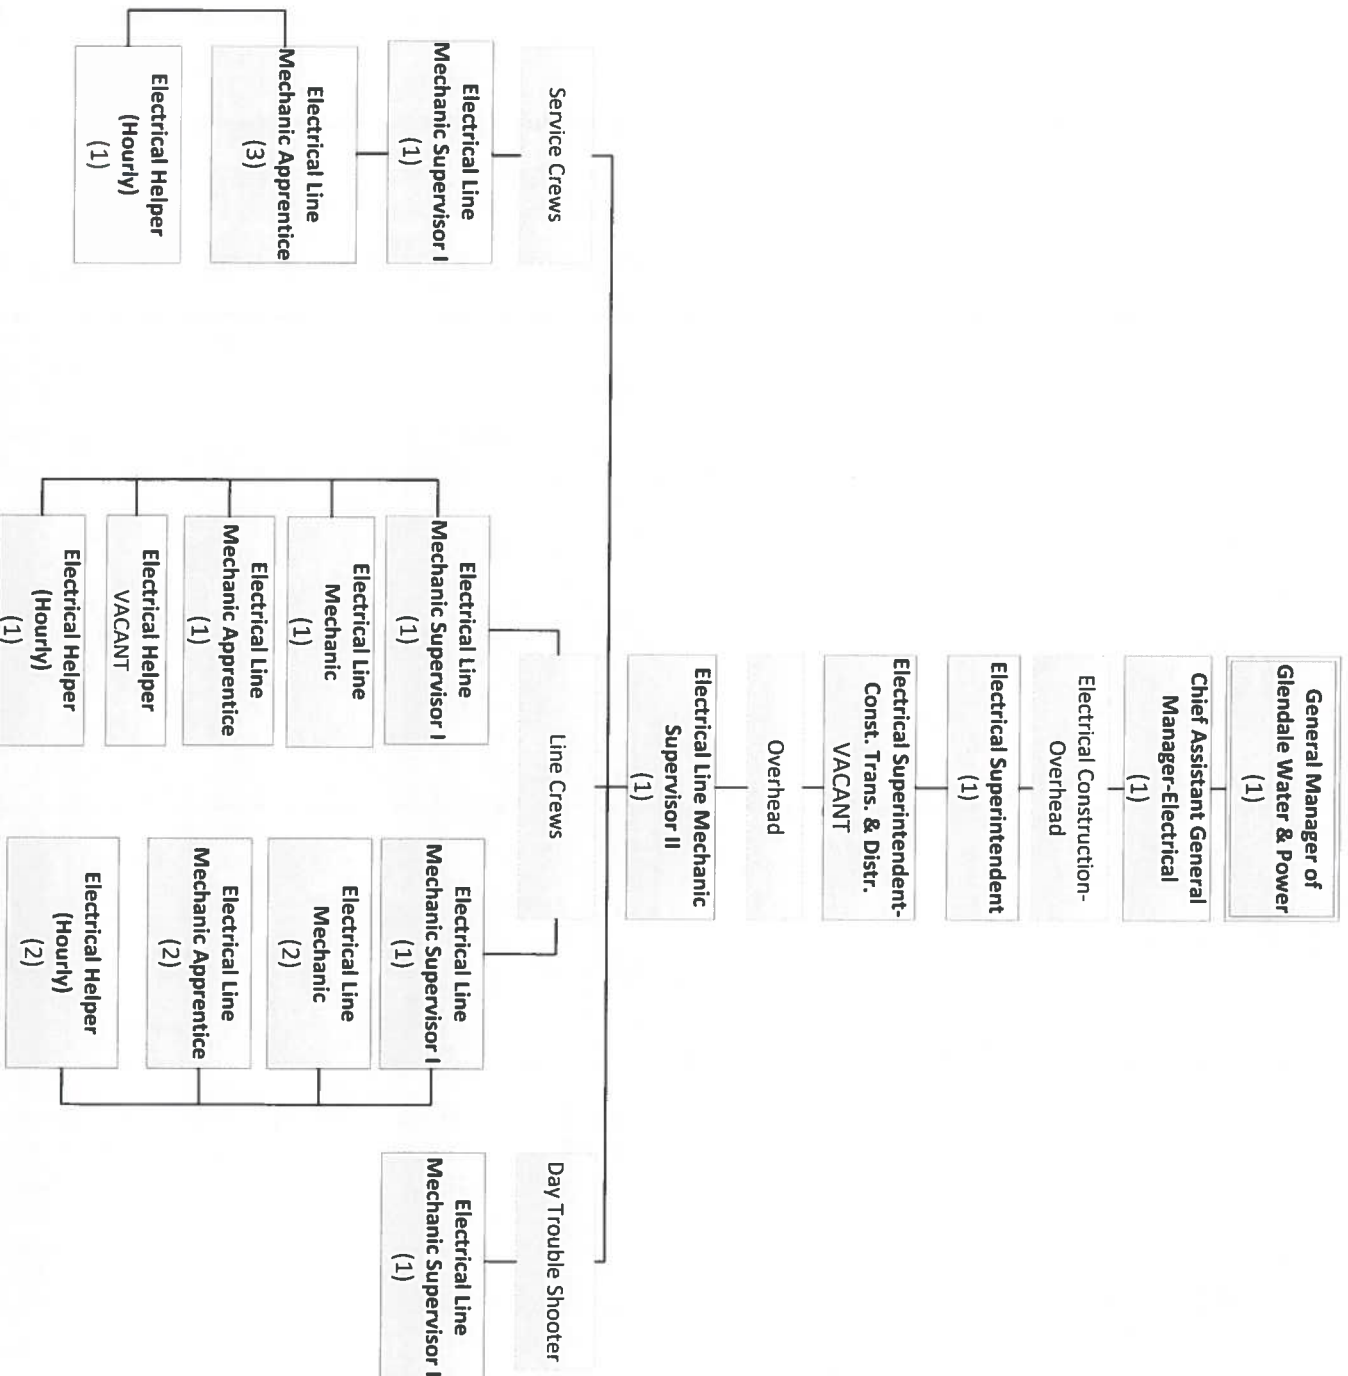

Glendale Water & Power Department – Electric Services

Mark Young
General Manager of Glendale Water & Power