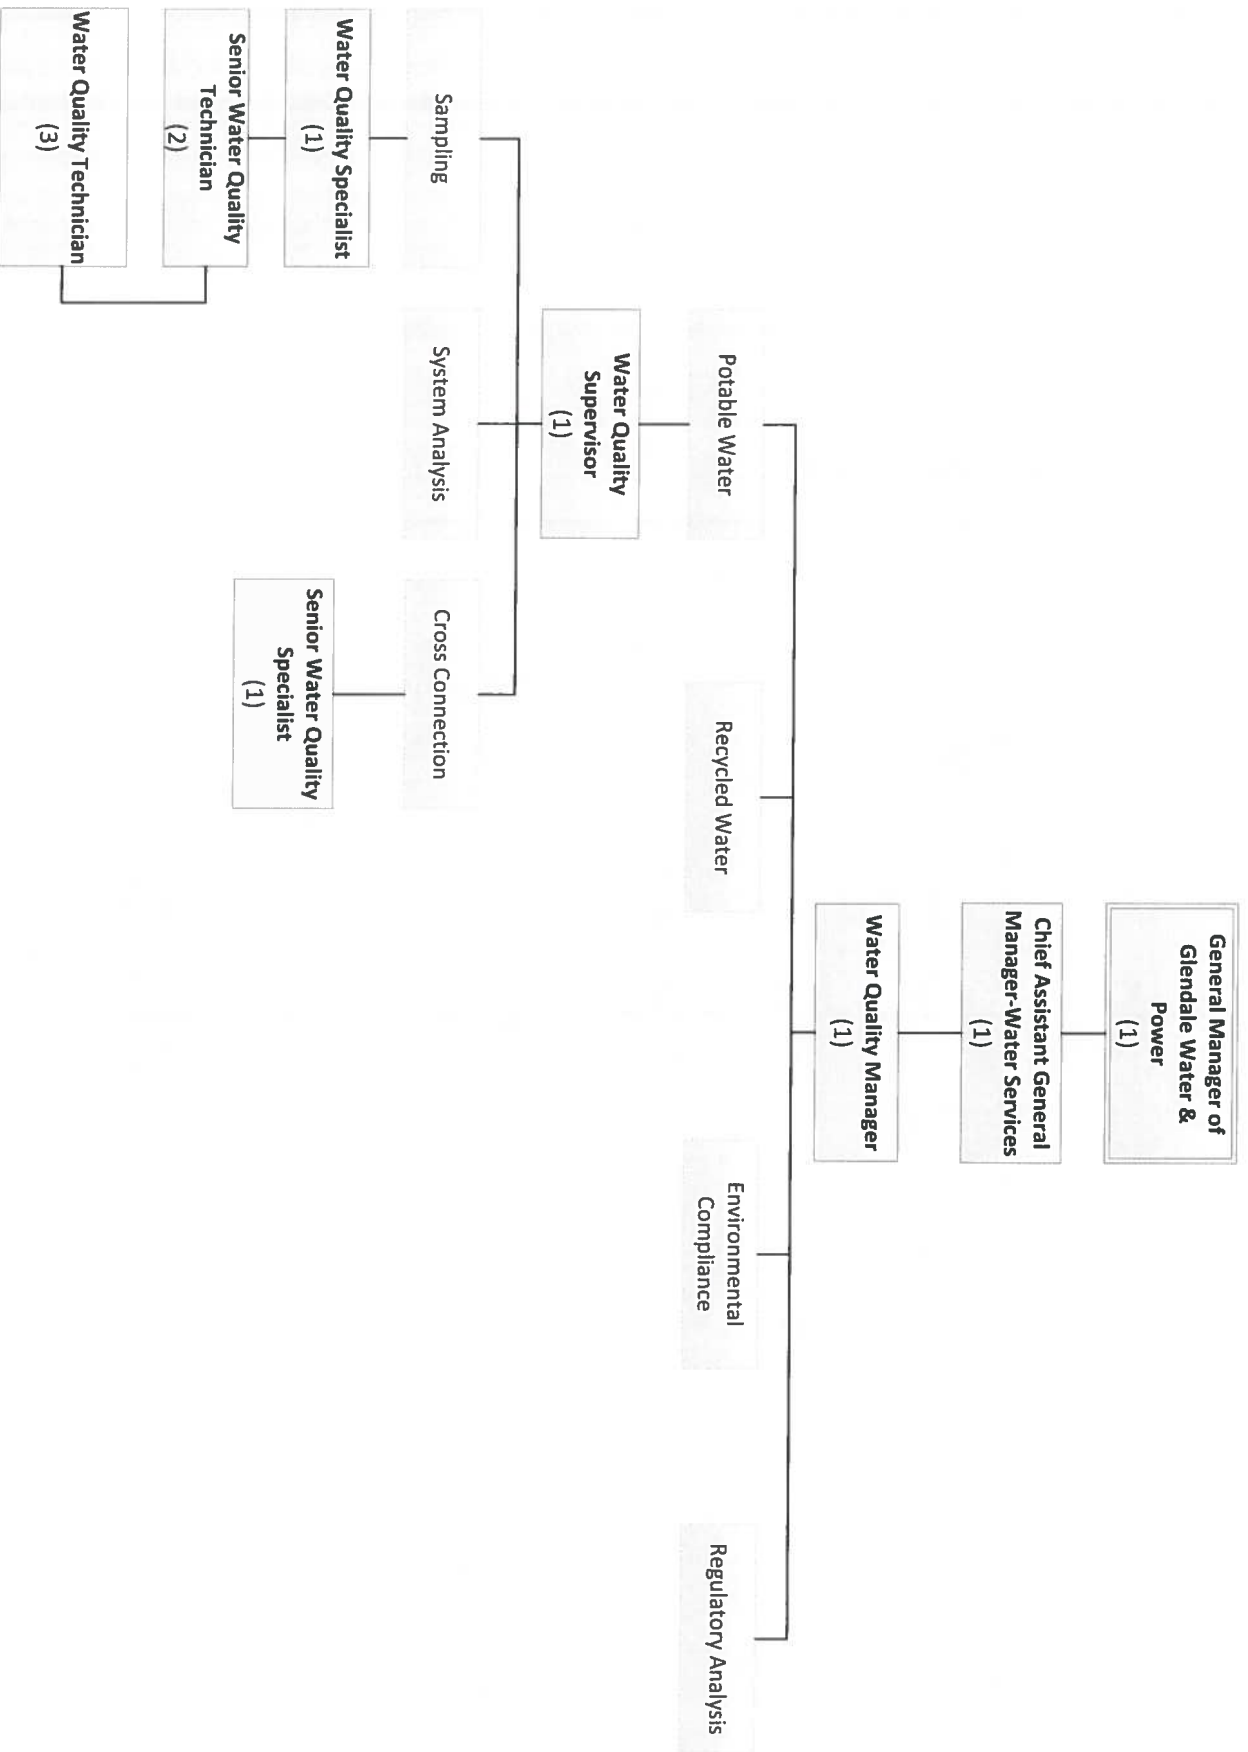

Glendale Water & Power Department – Water Services

Mark Young
General Manager of Glendale Water & Power

Glendale Water & Power Department – Water Services

Mark Young
General Manager of Glendale Water & Power