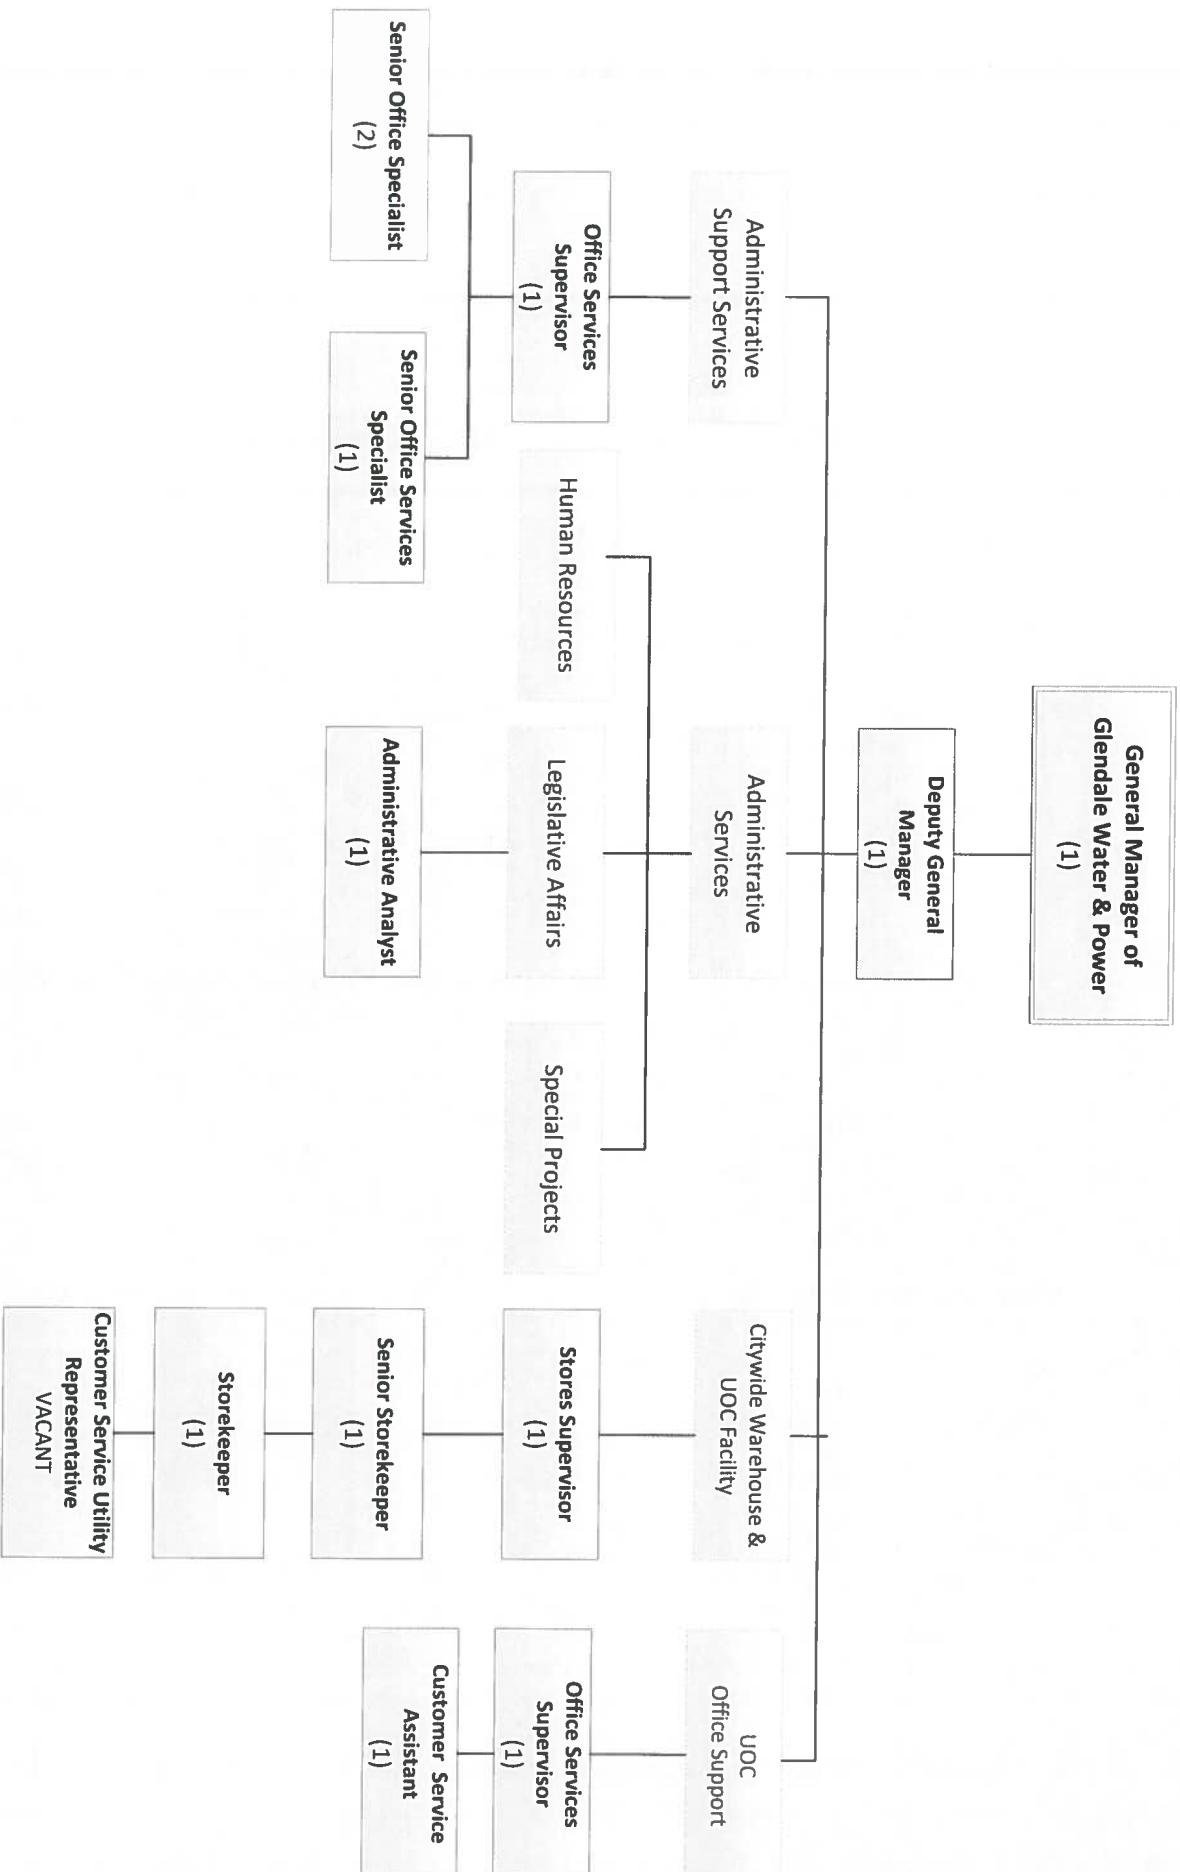

Glendale Water & Power Department – Administrative Services

Mark Young
Mark Young
General Manager of Glendale Water & Power