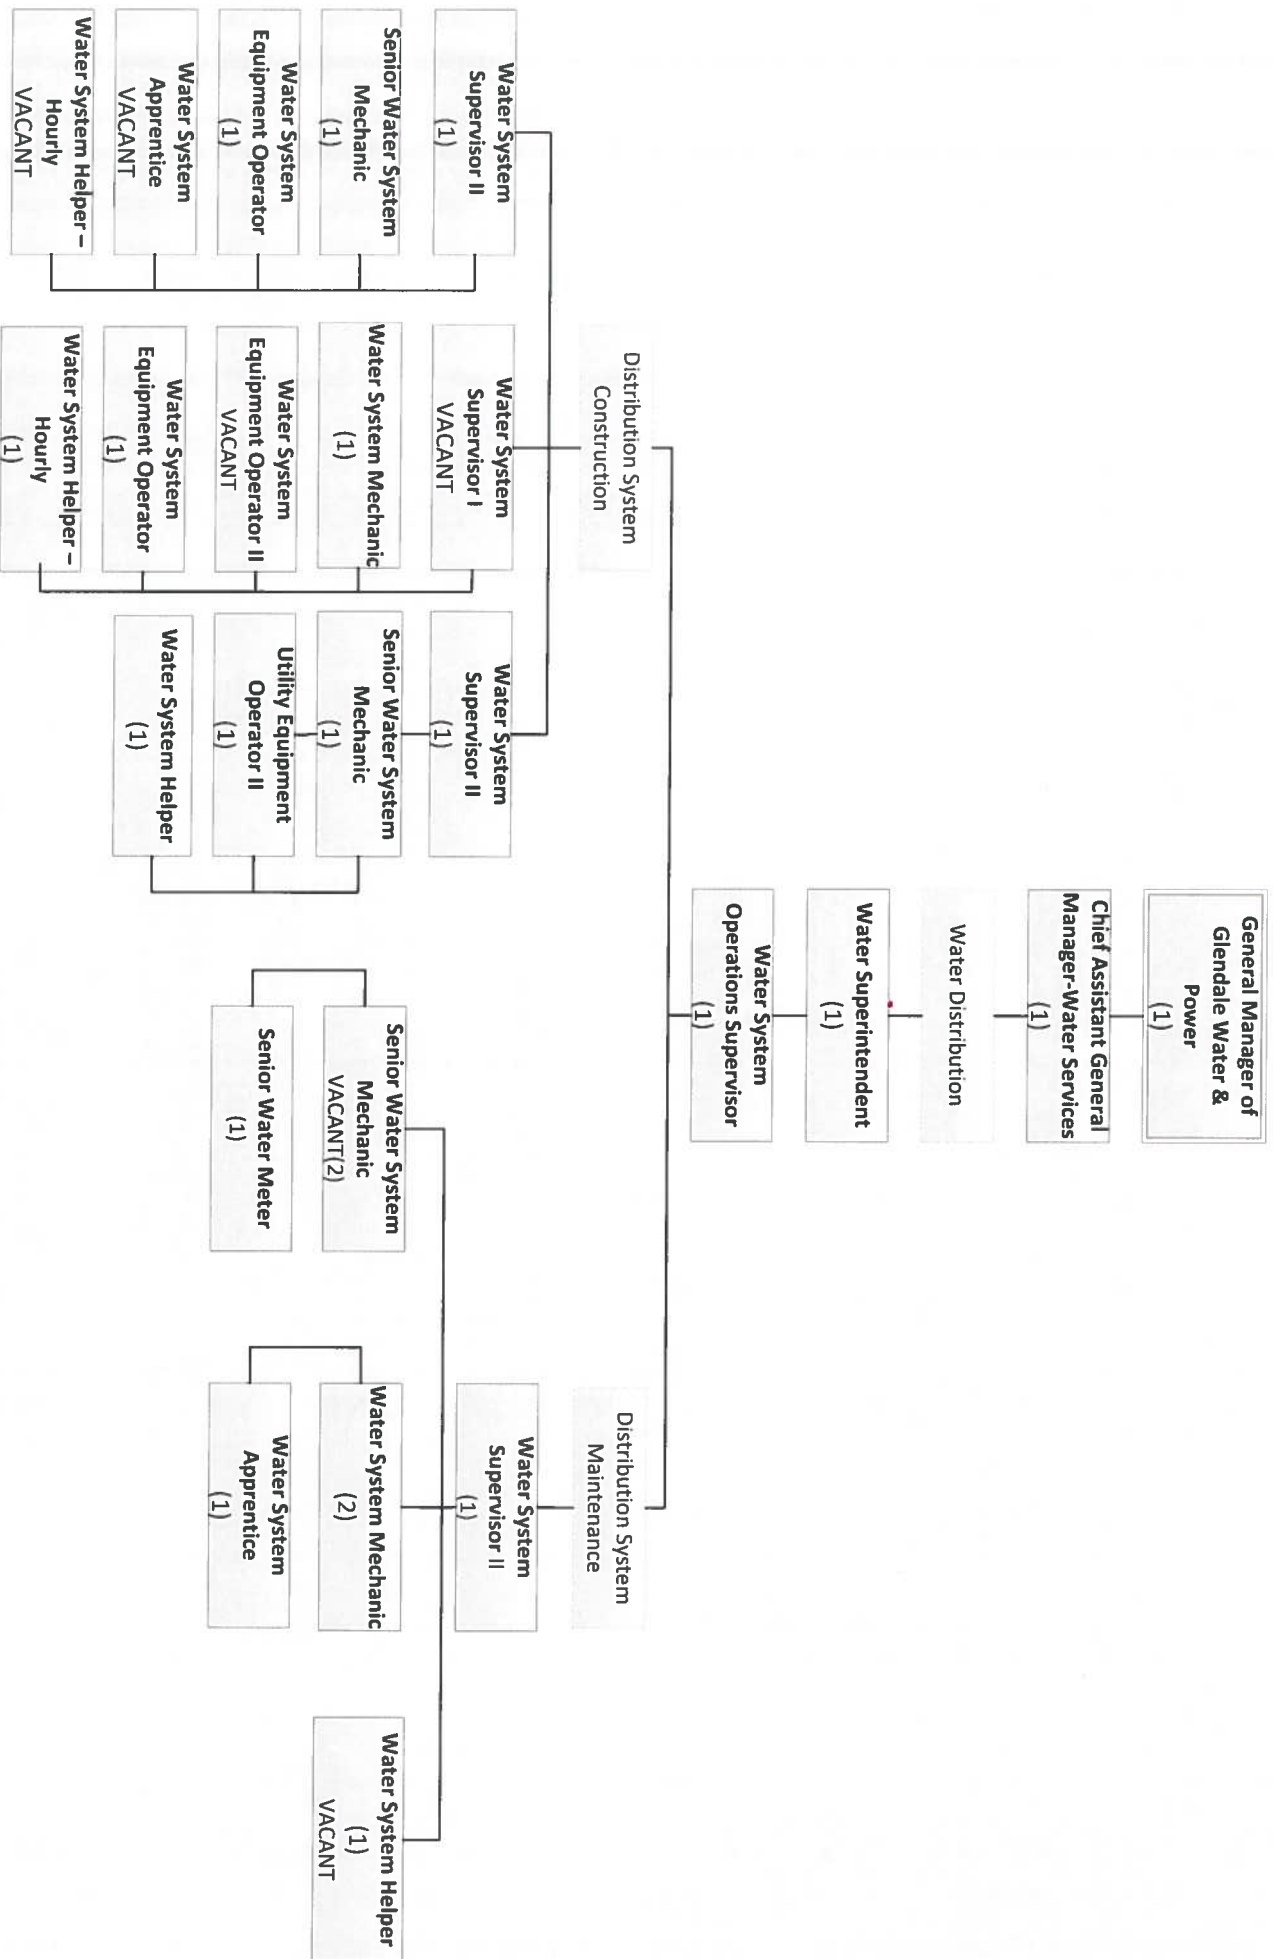

Glendale Water & Power Department – Water Services

Mark Young
General Manager of Glendale Water & Power

Glendale Water & Power Department – Water Services

Mark Young
General Manager of Glendale Water & Power