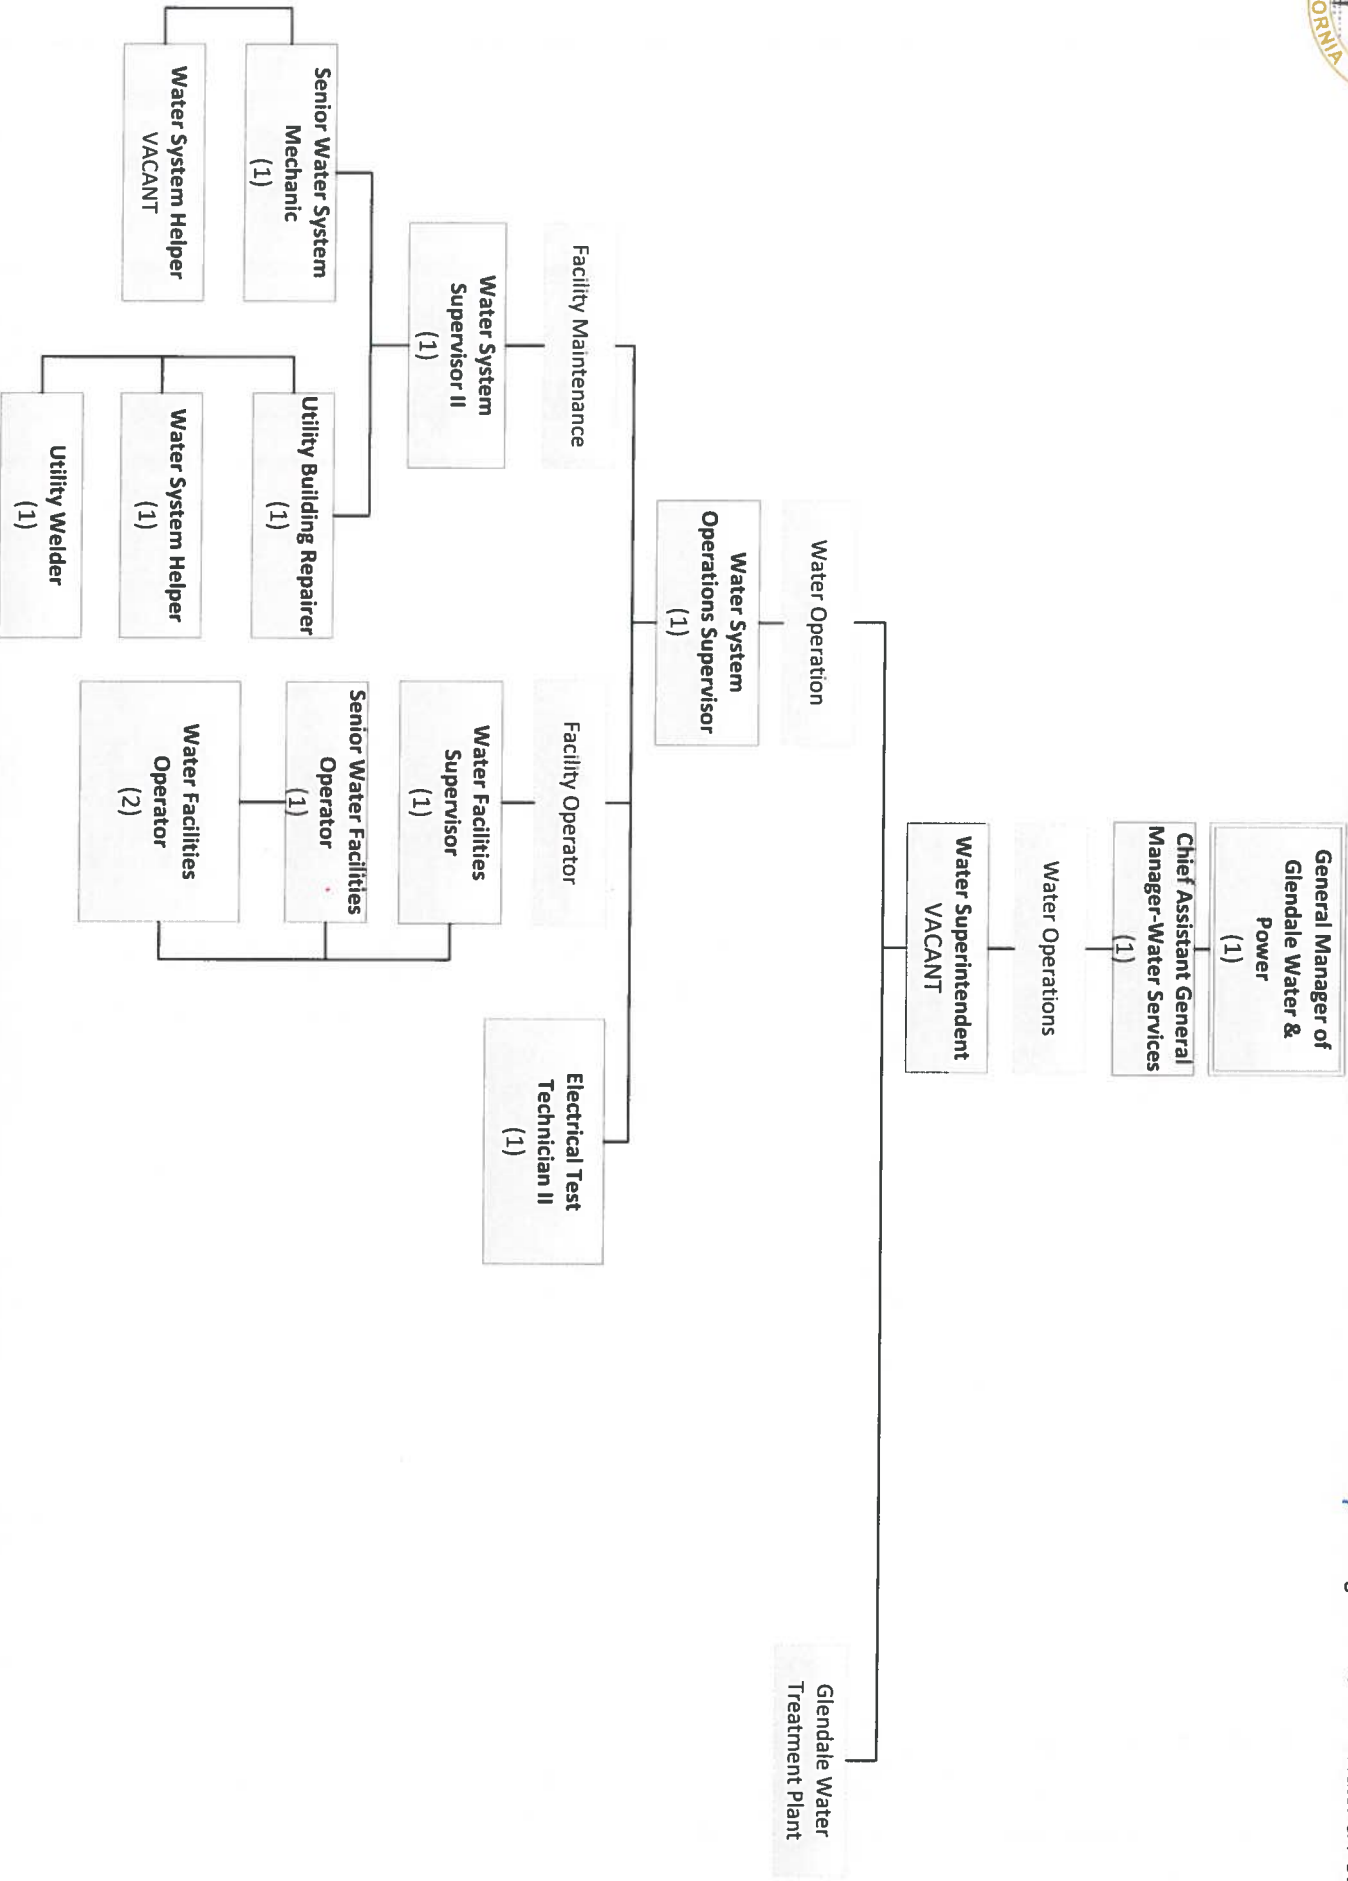

Glendale Water & Power Department – Water Services

Mark Young
General Manager of Glendale Water & Power