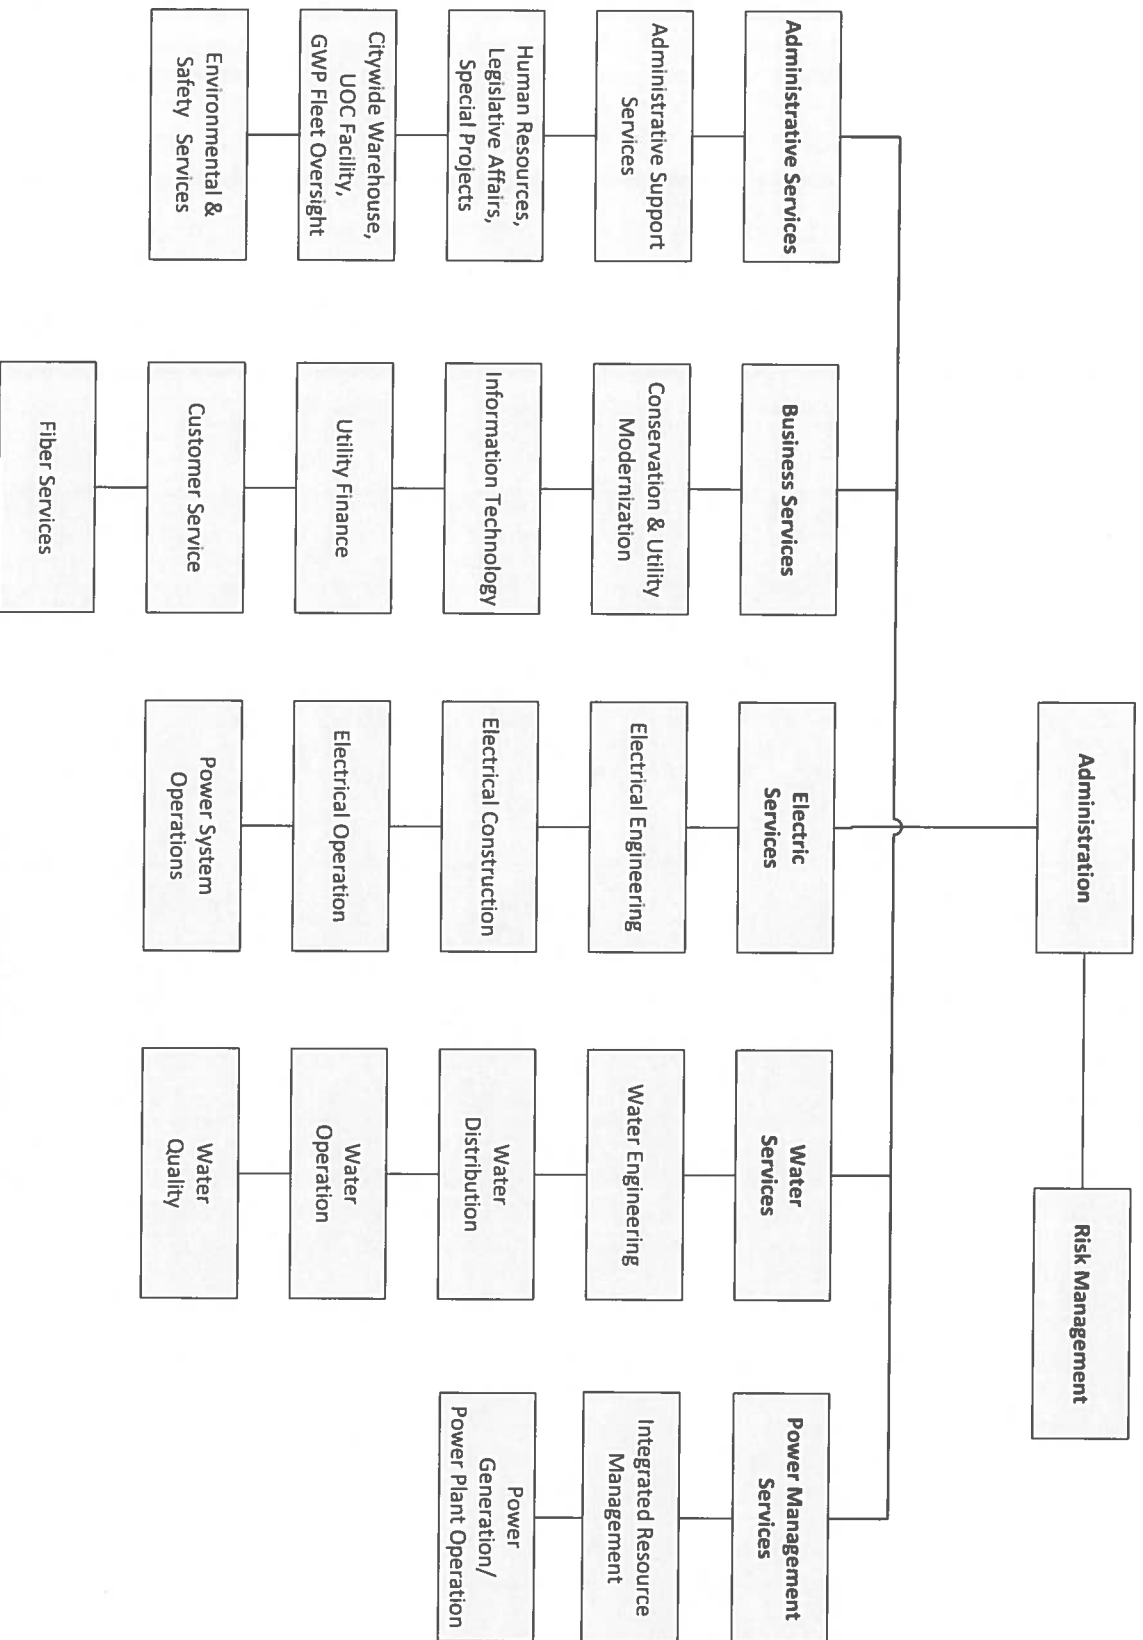

Glendale Water & Power Department

Mark Young
Mark Young
General Manager of Glendale Water & Power

Glendale Water & Power Department

Mark Young
Mark Young
General Manager of Glendale Water & Power

Glendale Water & Power Department – Administrative Services