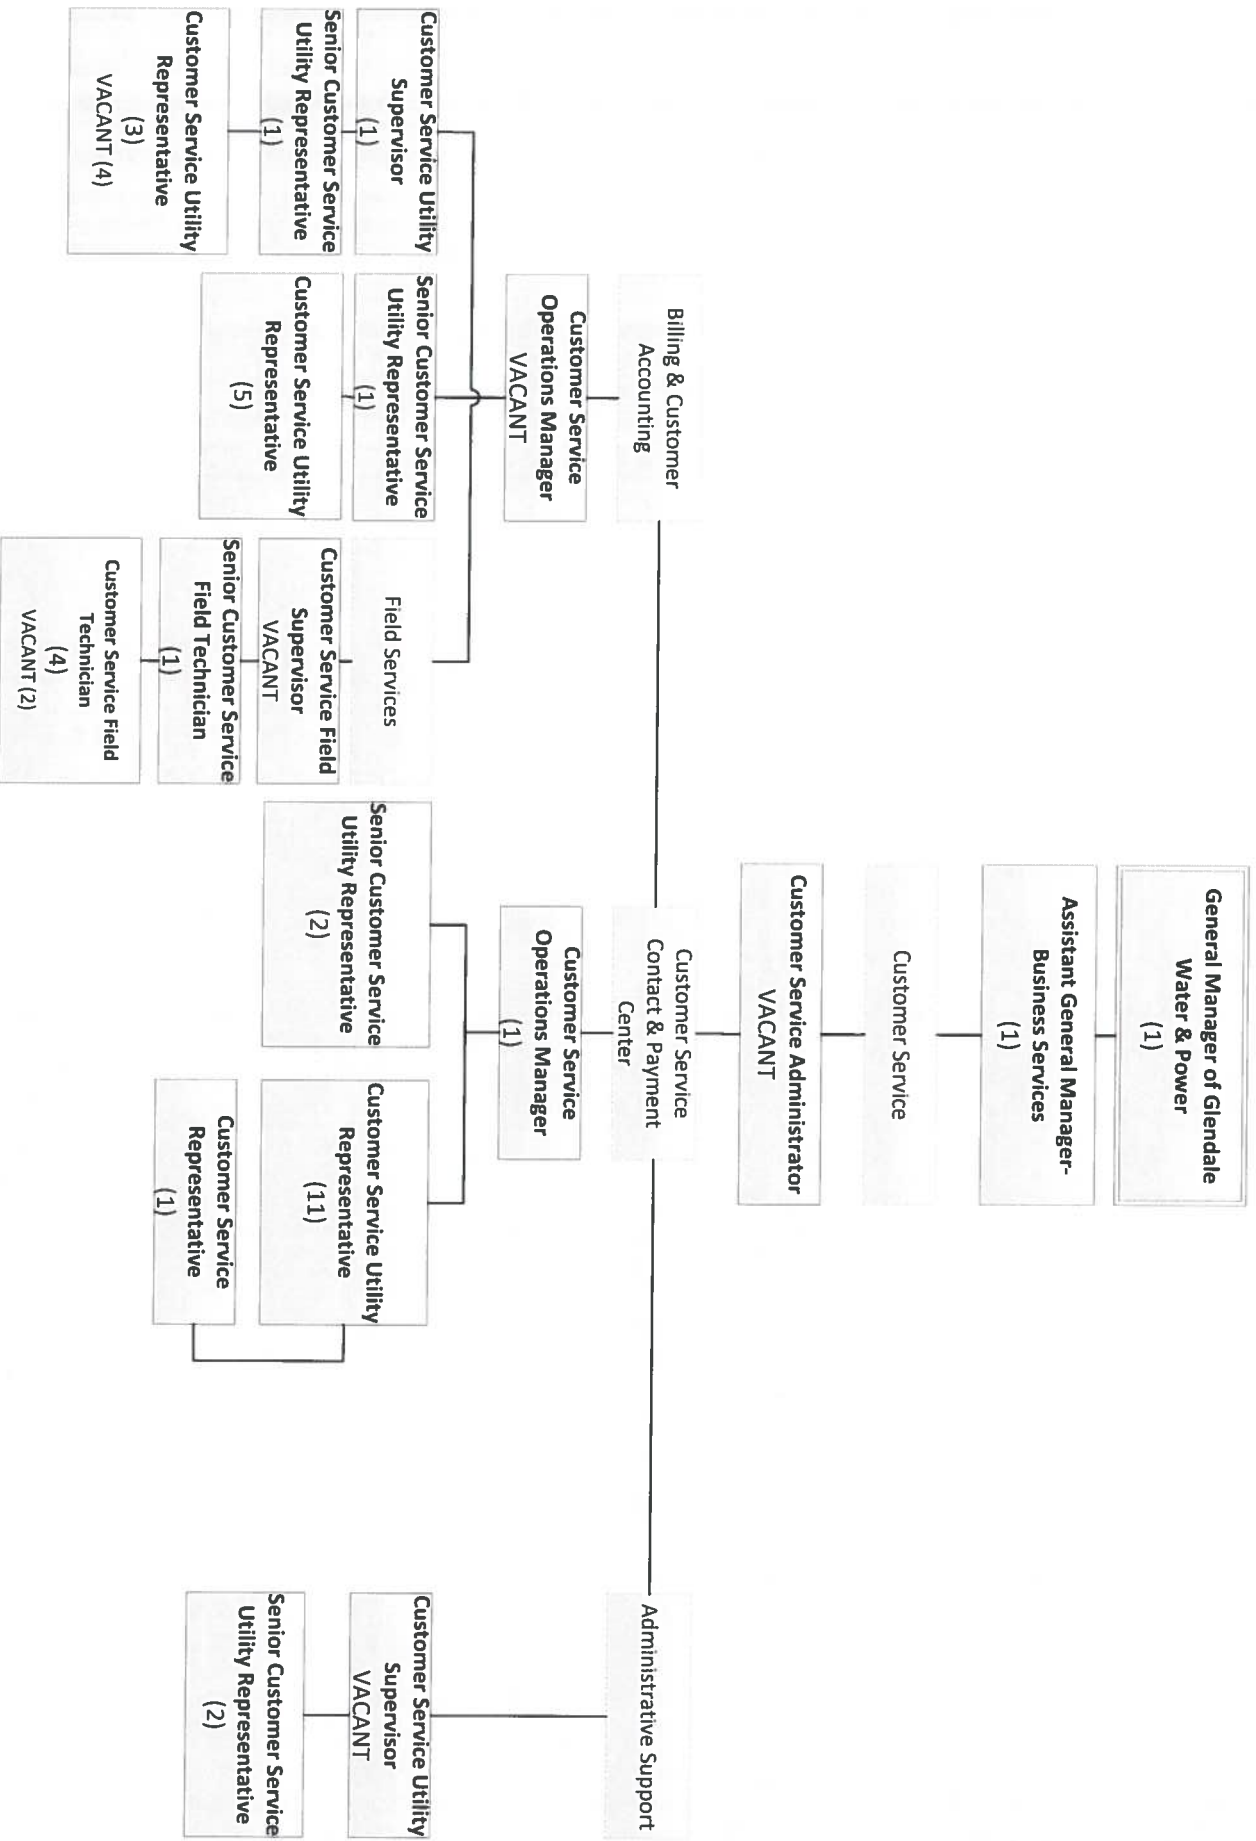

Glendale Water & Power Department – Business Services

Mark Young
Mark Young
General Manager of Glendale Water & Power