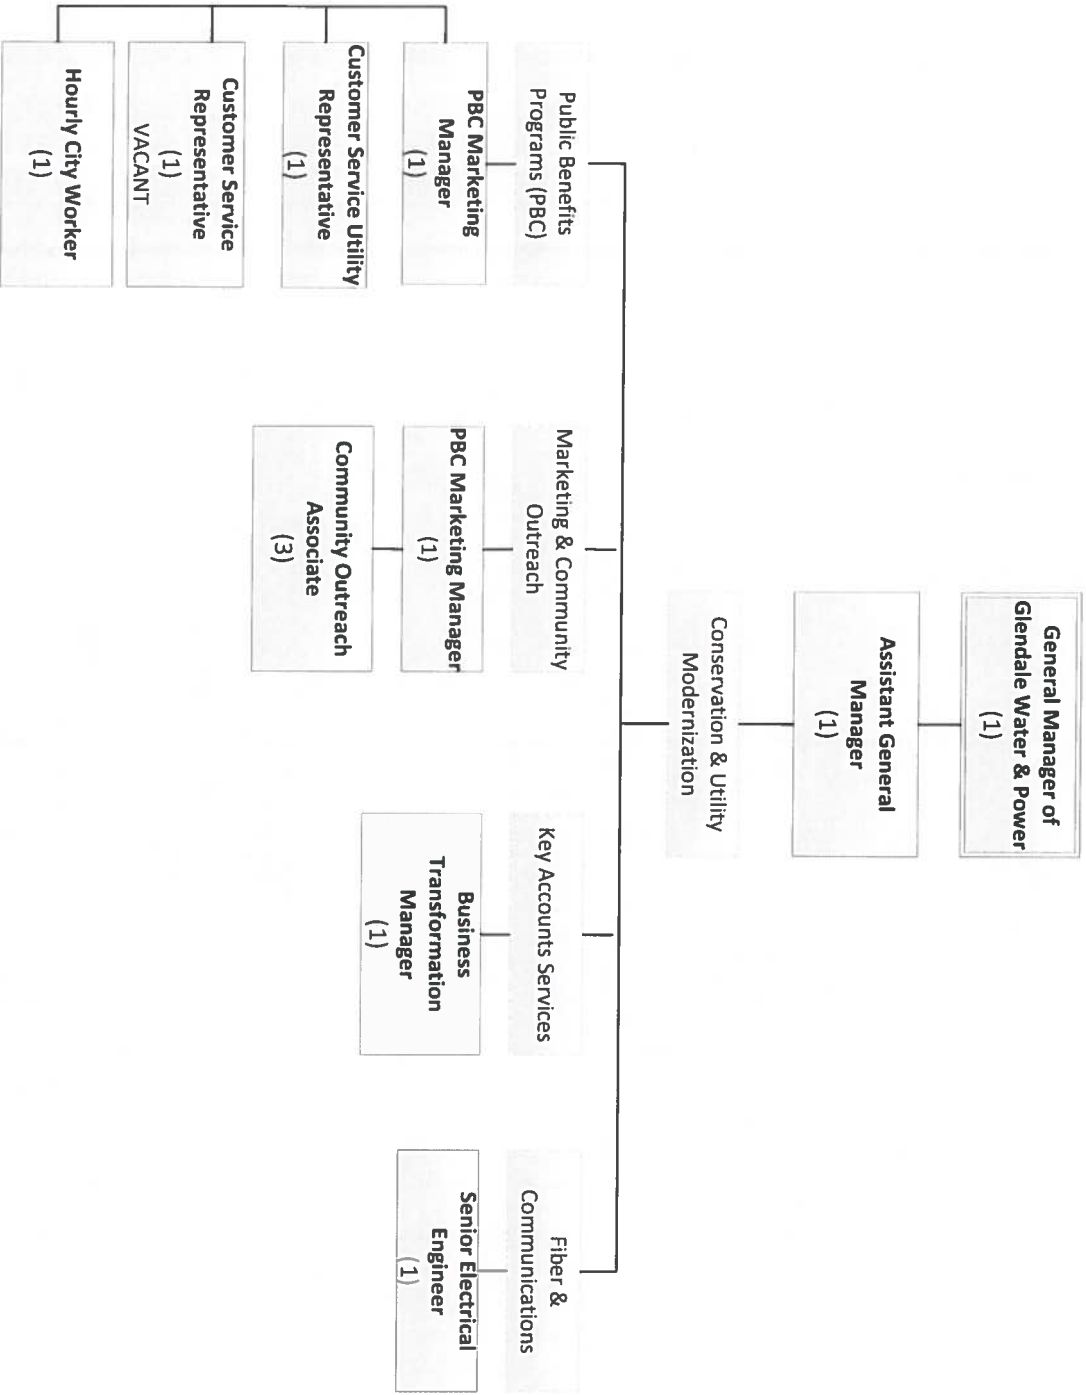

Glendale Water & Power Department – Business Services

Mark Young
General Manager of Glendale Water & Power