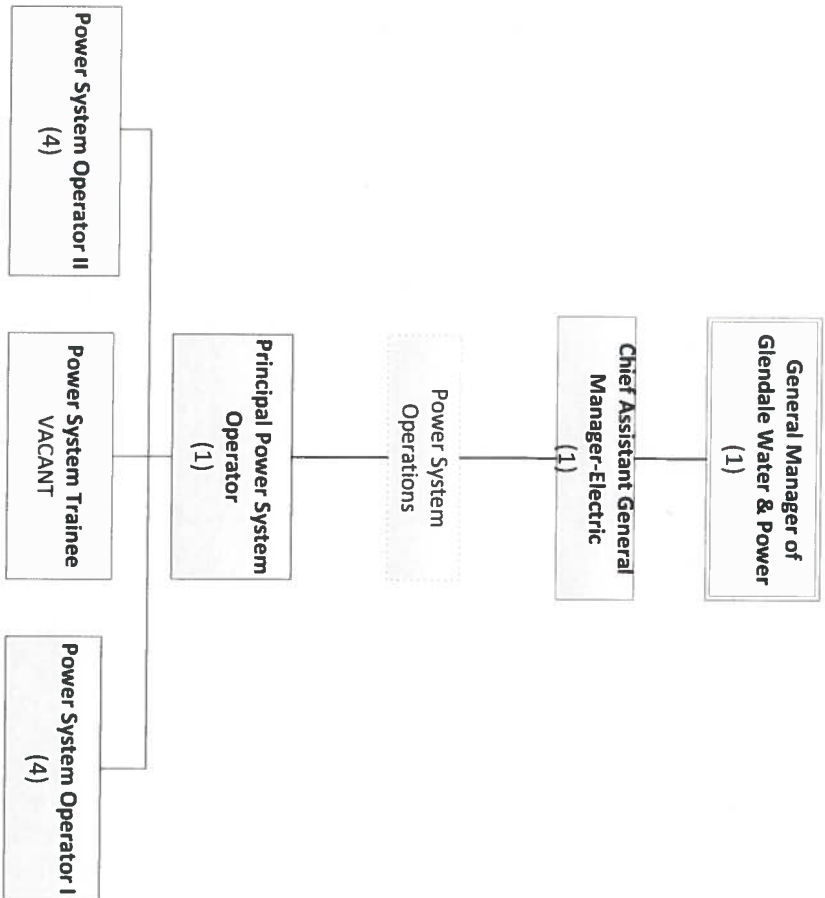

Mark Young
General Manager of Glendale Water & Power

Glendale Water & Power Department – Electric Services

Mark Young
General Manager of Glendale Water & Power

Mark Young
General Manager of Glendale Water & Power