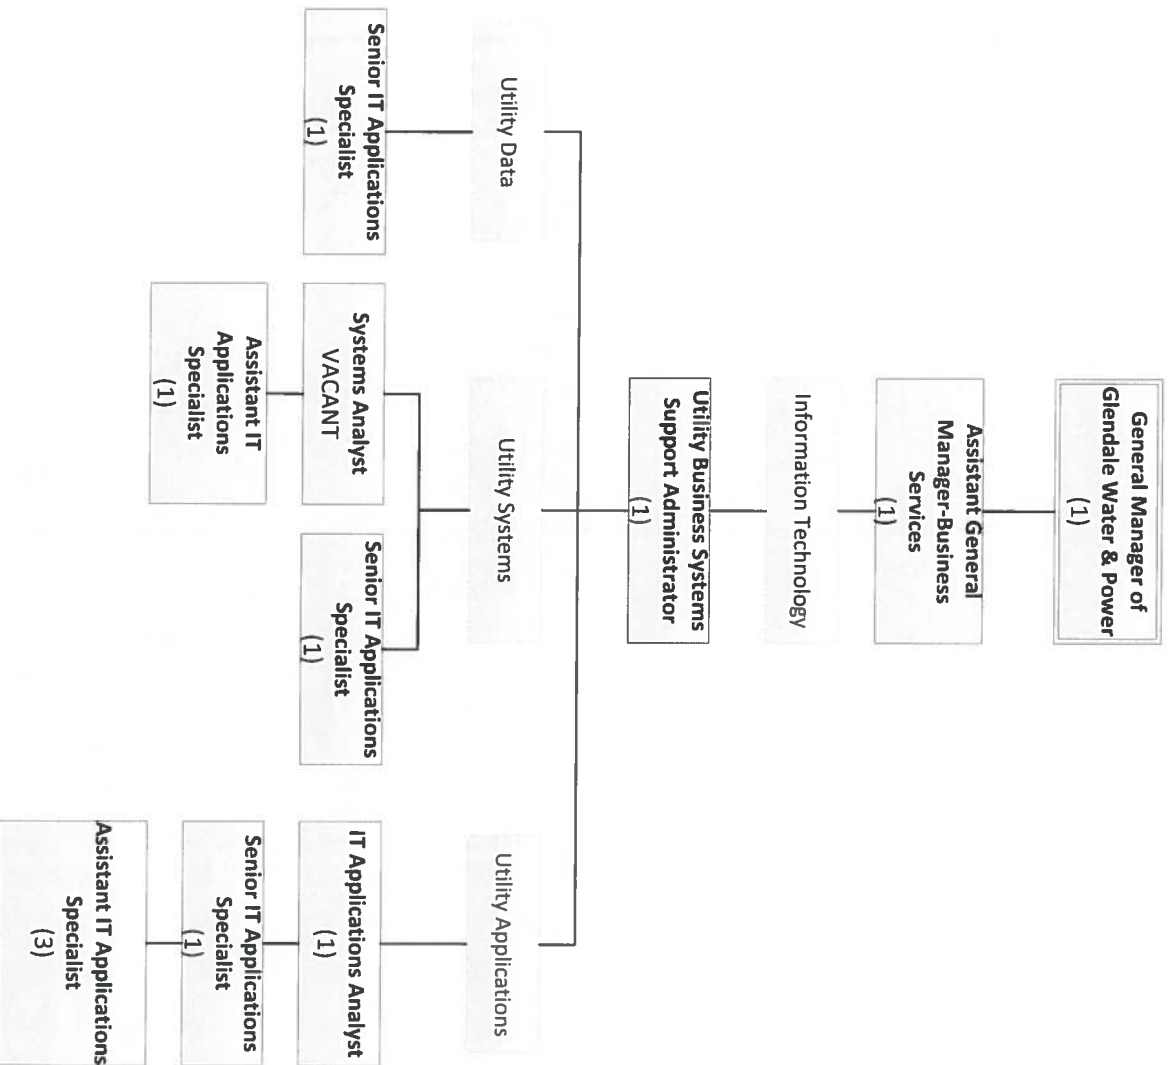

Glendale Water & Power Department – Business Services

Mark Young
General Manager of Glendale Water & Power