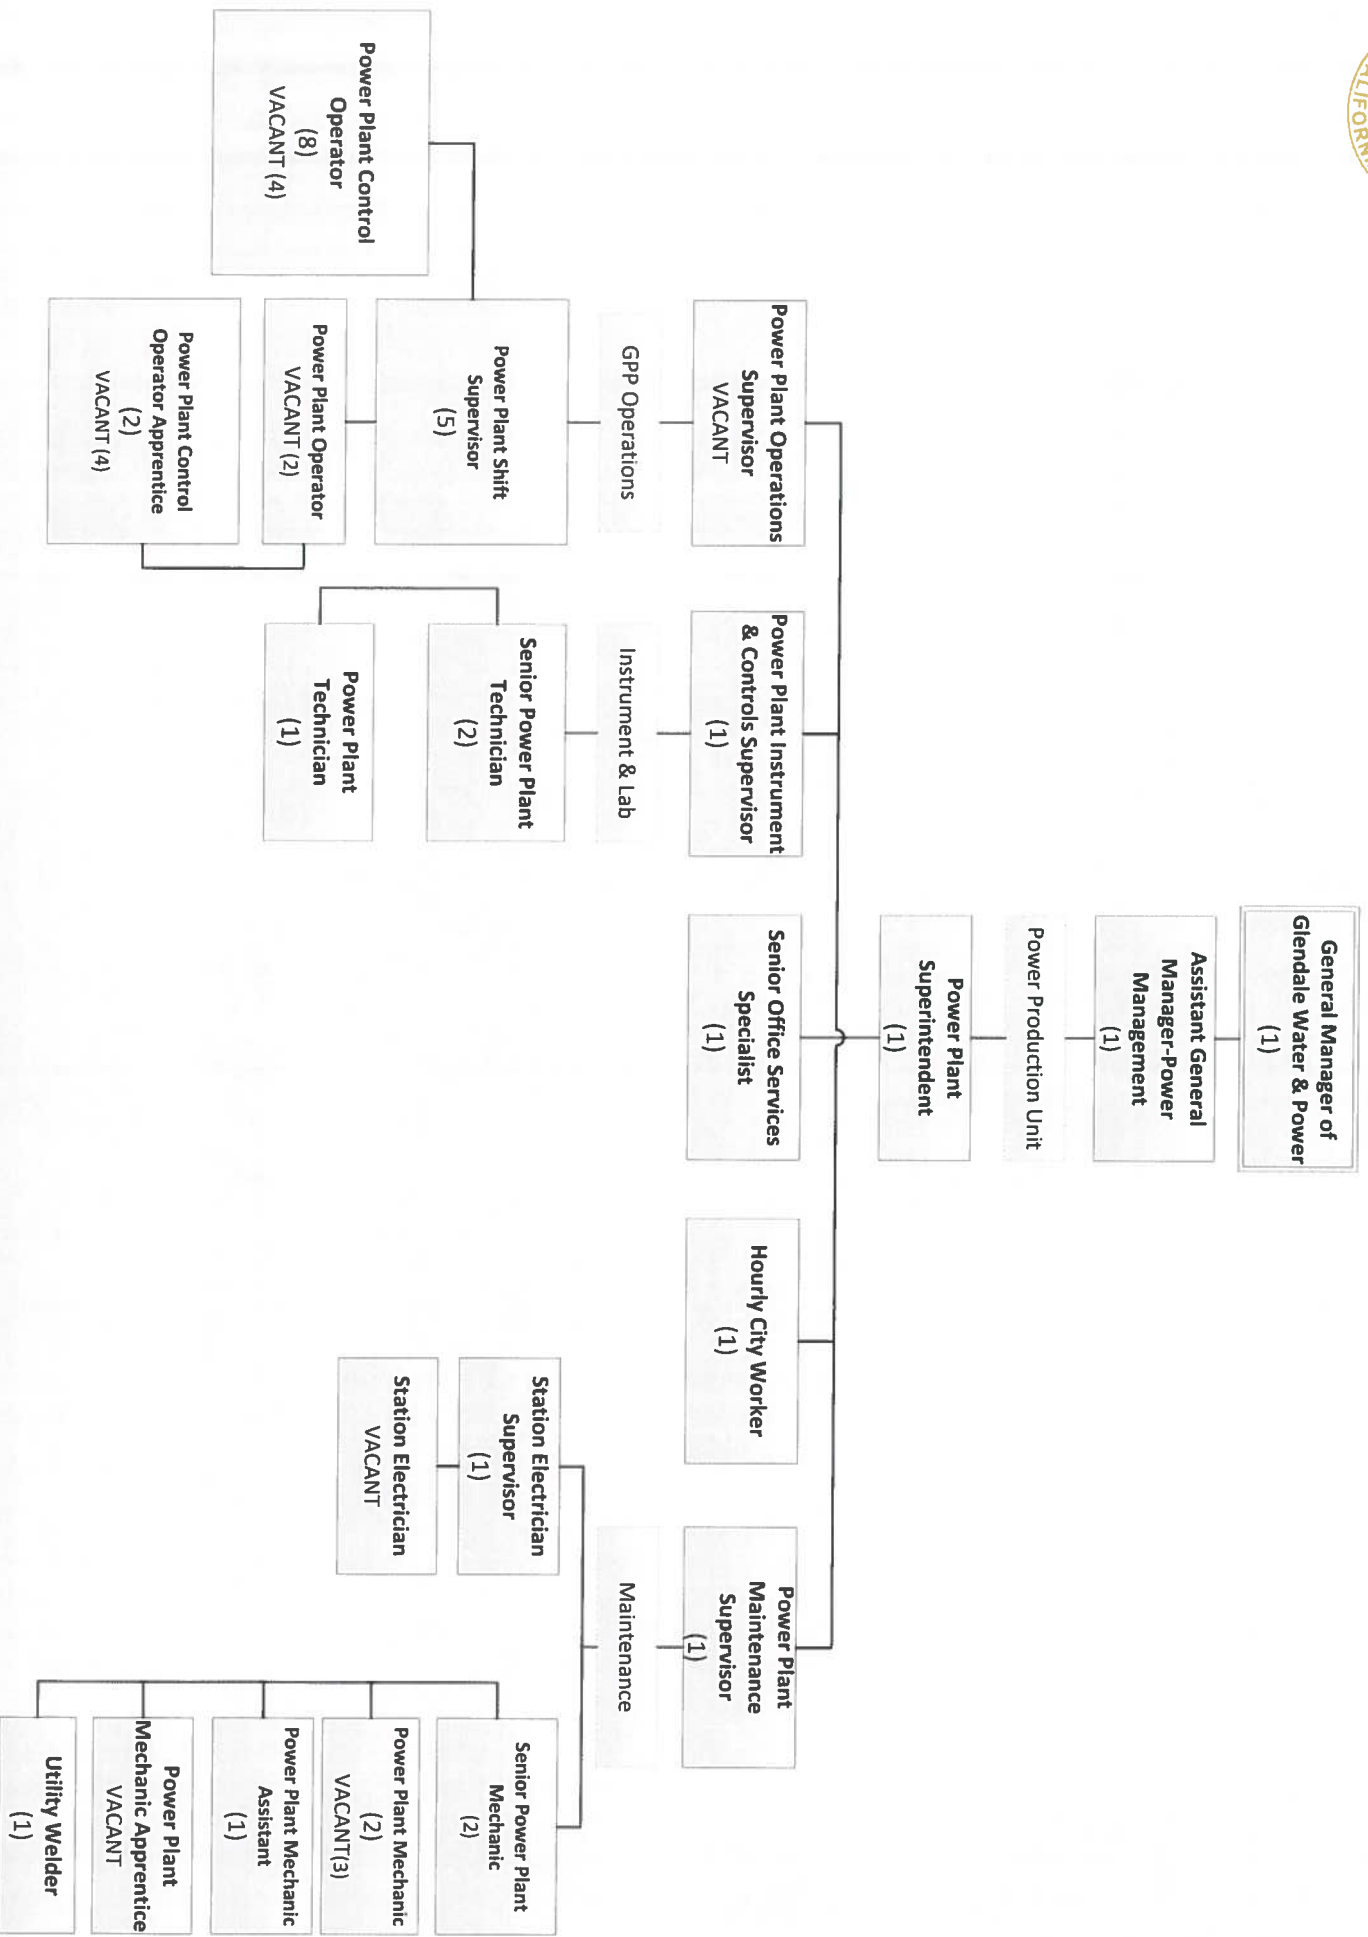

Glendale Water & Power Department – Power Management

Mark Young
General Manager of Glendale Water & Power

Glendale Water & Power Department - Power Management

Mark Young
Mark Young
General Manager of Glendale Water & Power