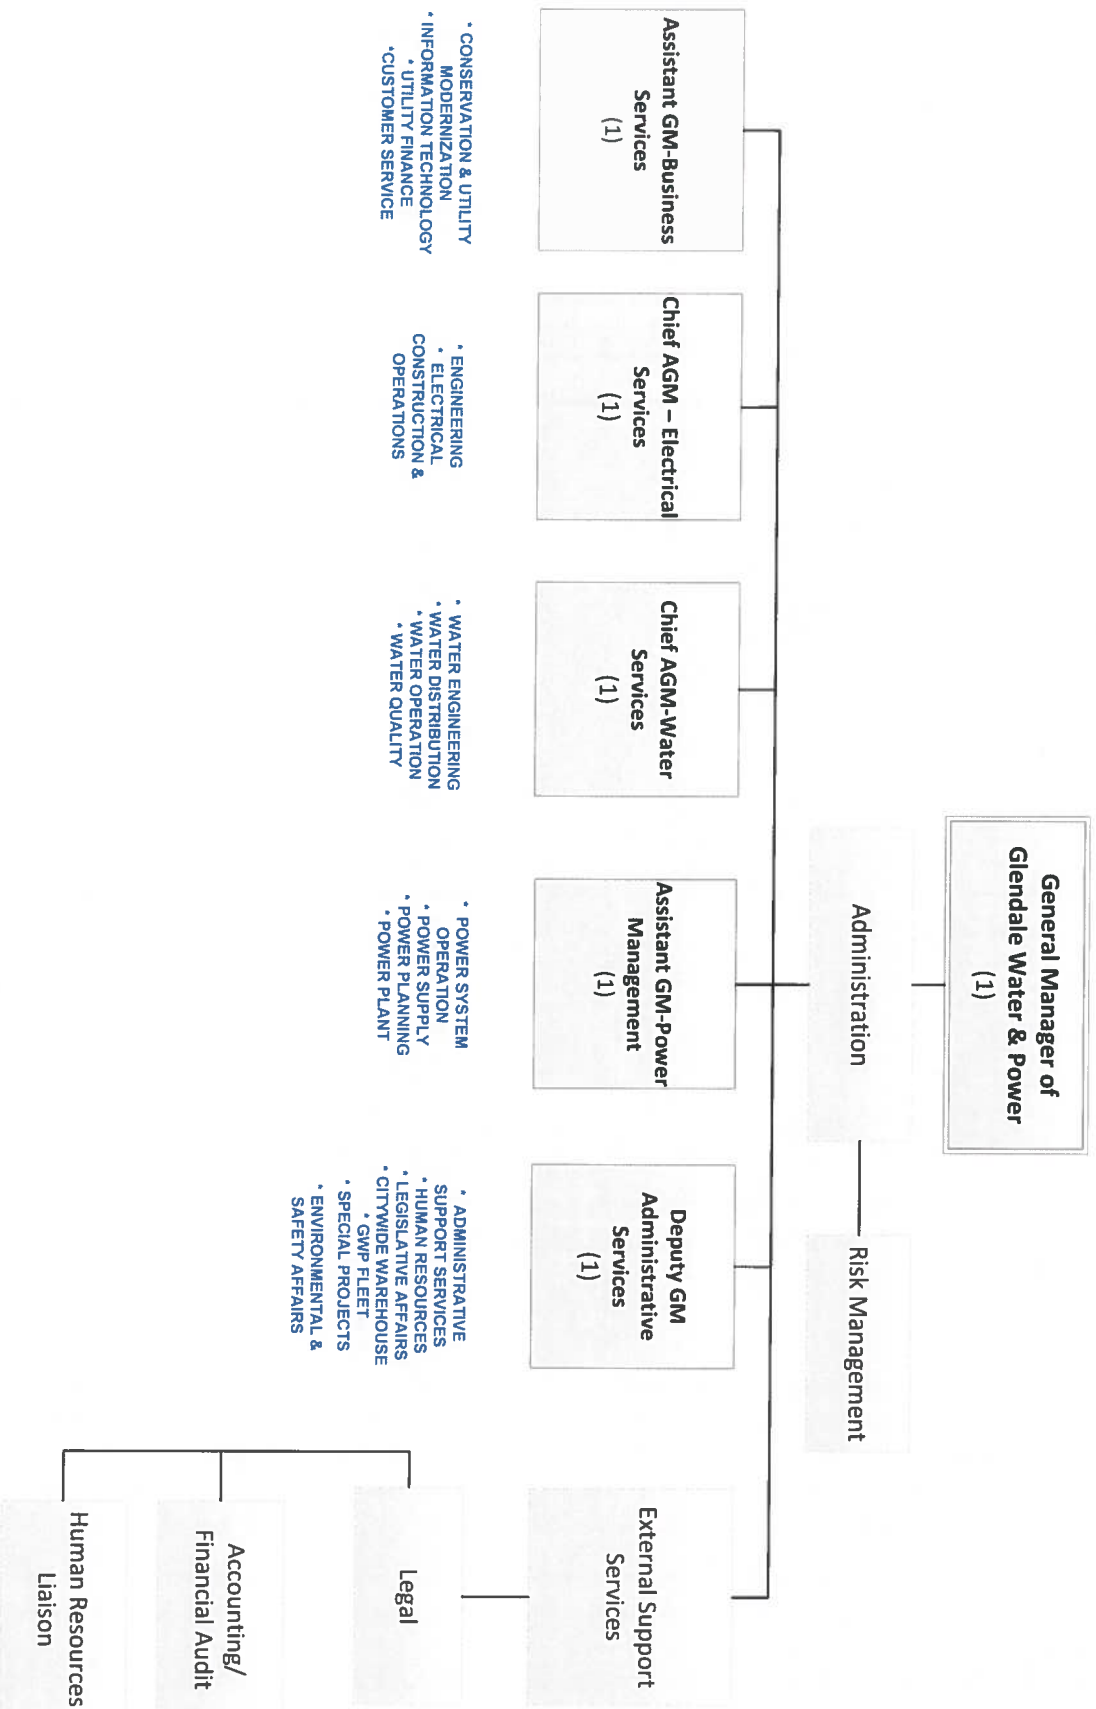

Glendale Water & Power Department

Mark Young
Mark Young
General Manager of Glendale Water & Power

Glendale Water & Power Department

Mark Young
Mark Young
General Manager of Glendale Water & Power

Glendale Water & Power Department – Administrative Services