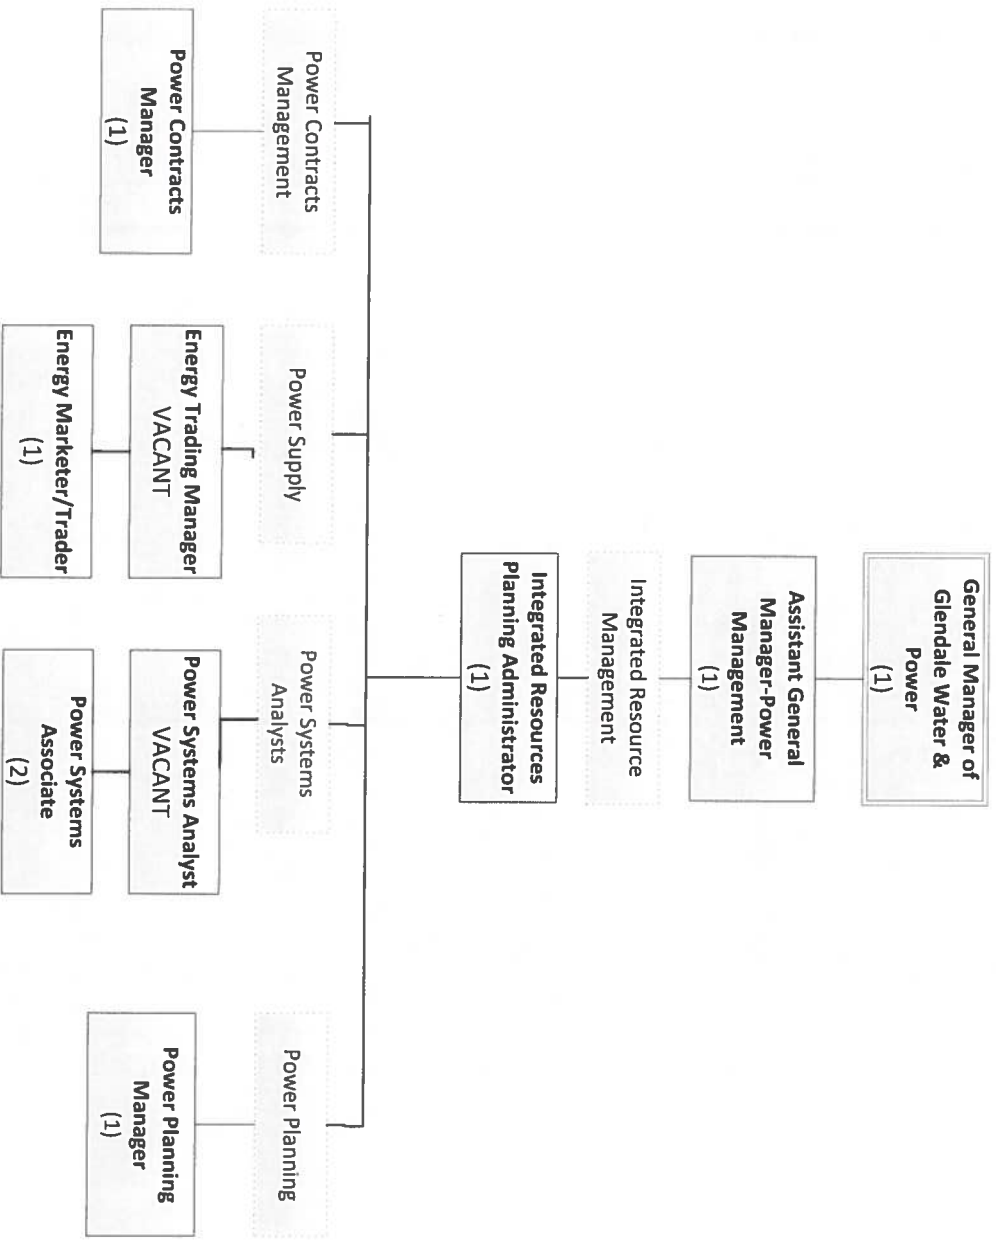

Glendale Water & Power Department – Power Management

Mark Young
General Manager of Glendale Water & Power