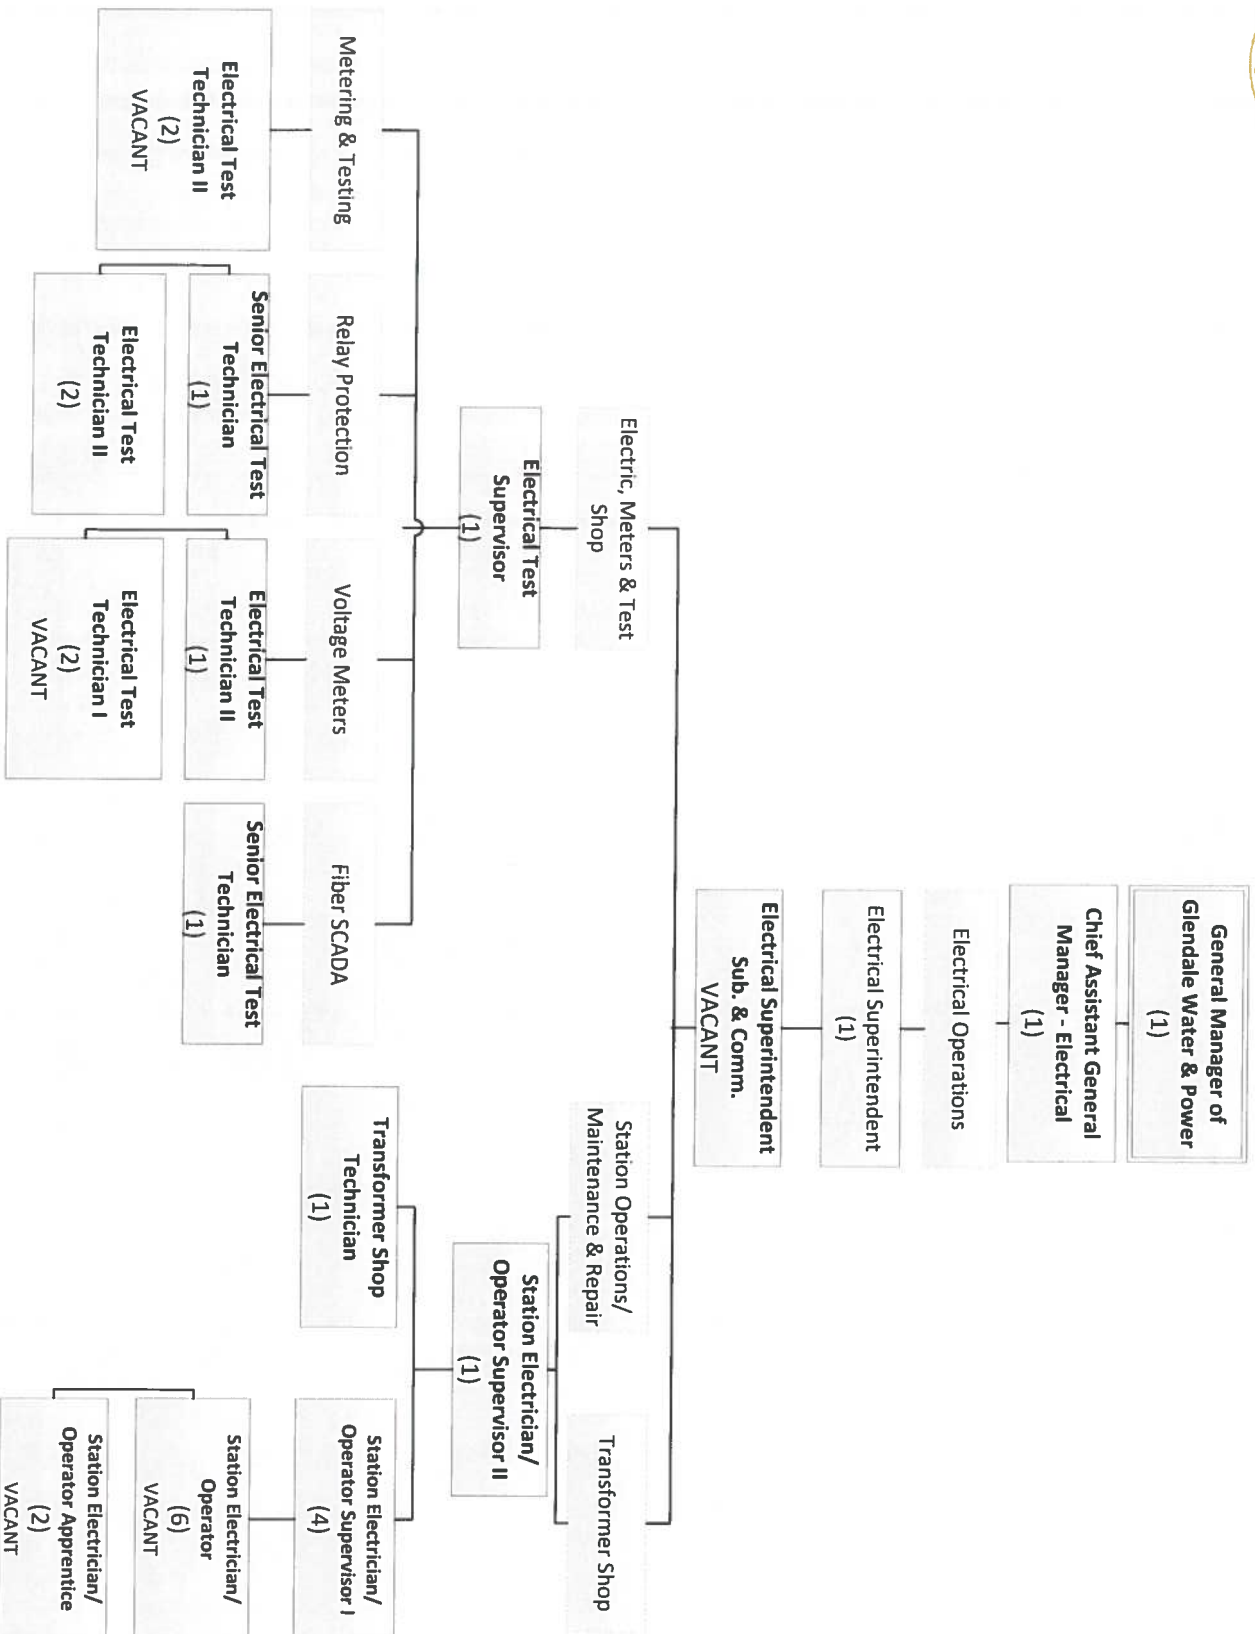

Glendale Water & Power Department – Electric Services

Mark Young
General Manager of Glendale Water & Power