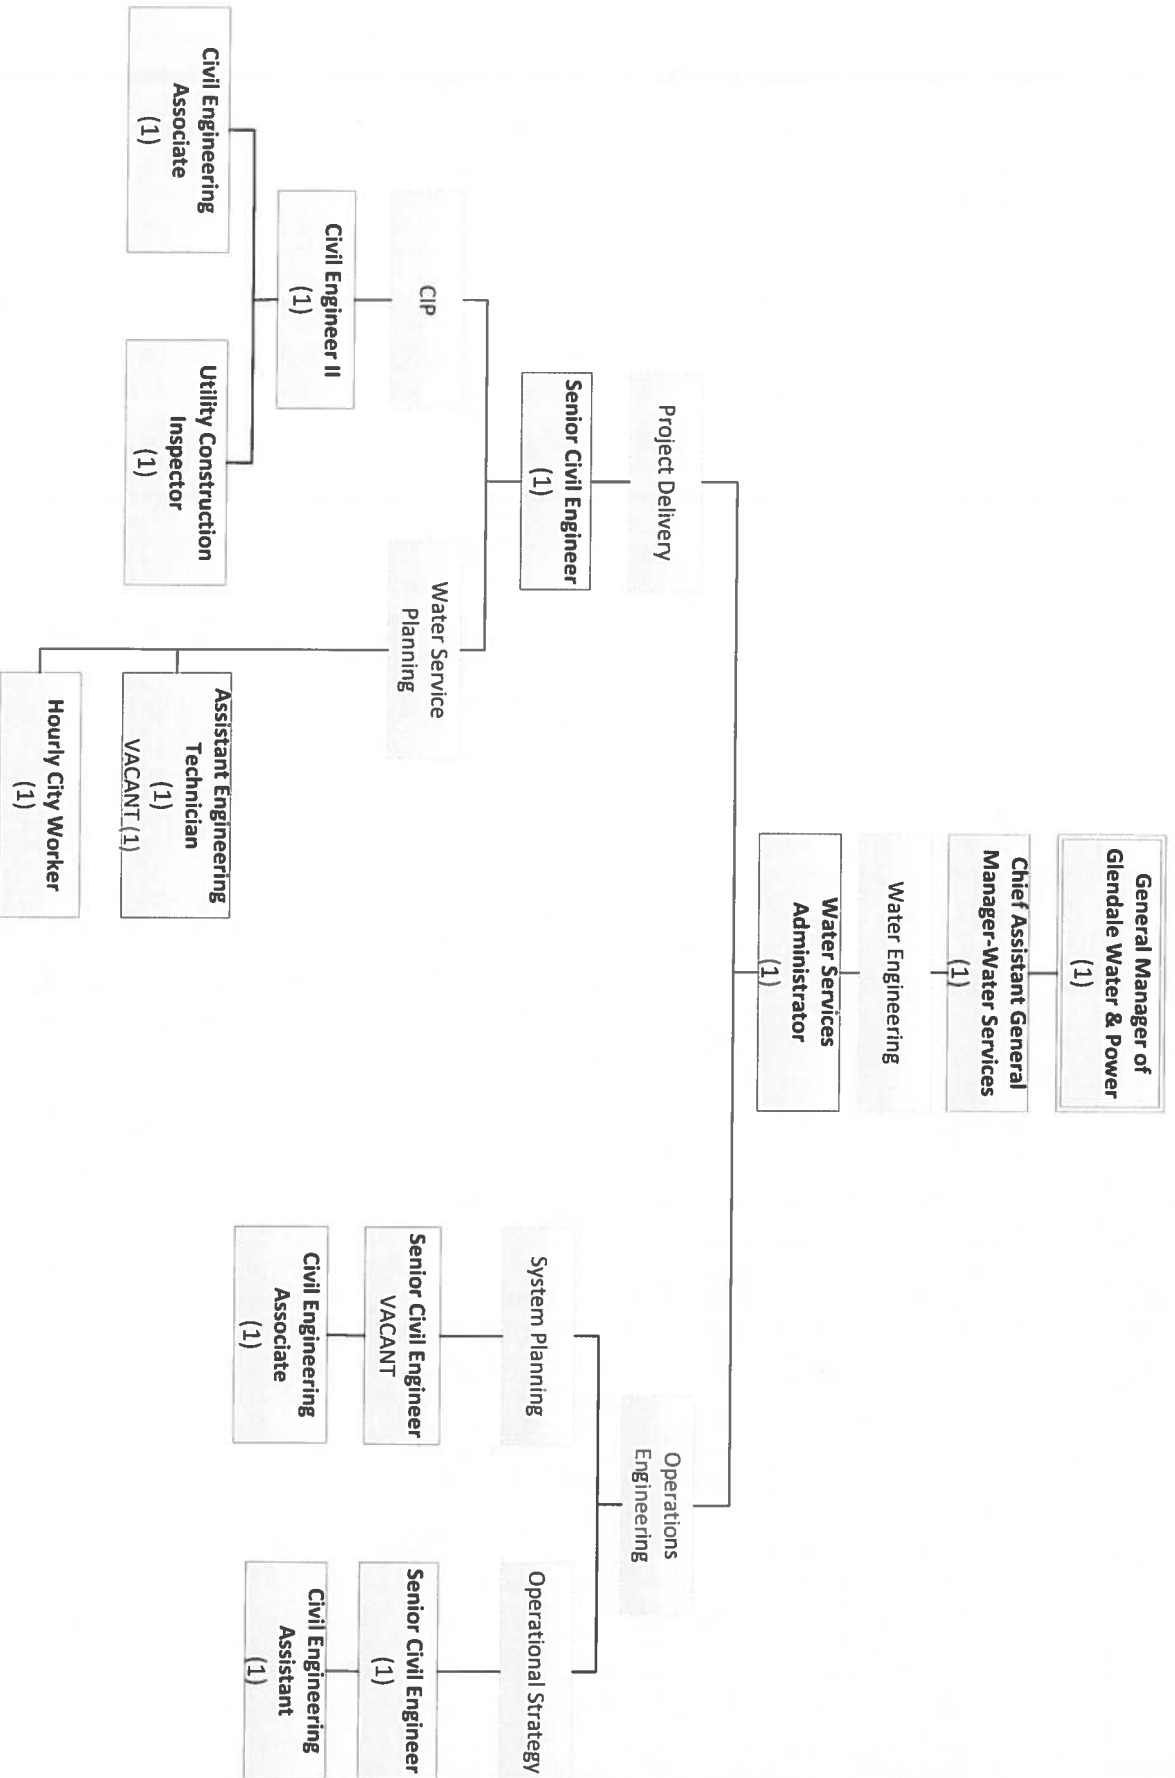

Glendale Water & Power Department – Water Services

Mark Young
General Manager of Glendale Water & Power