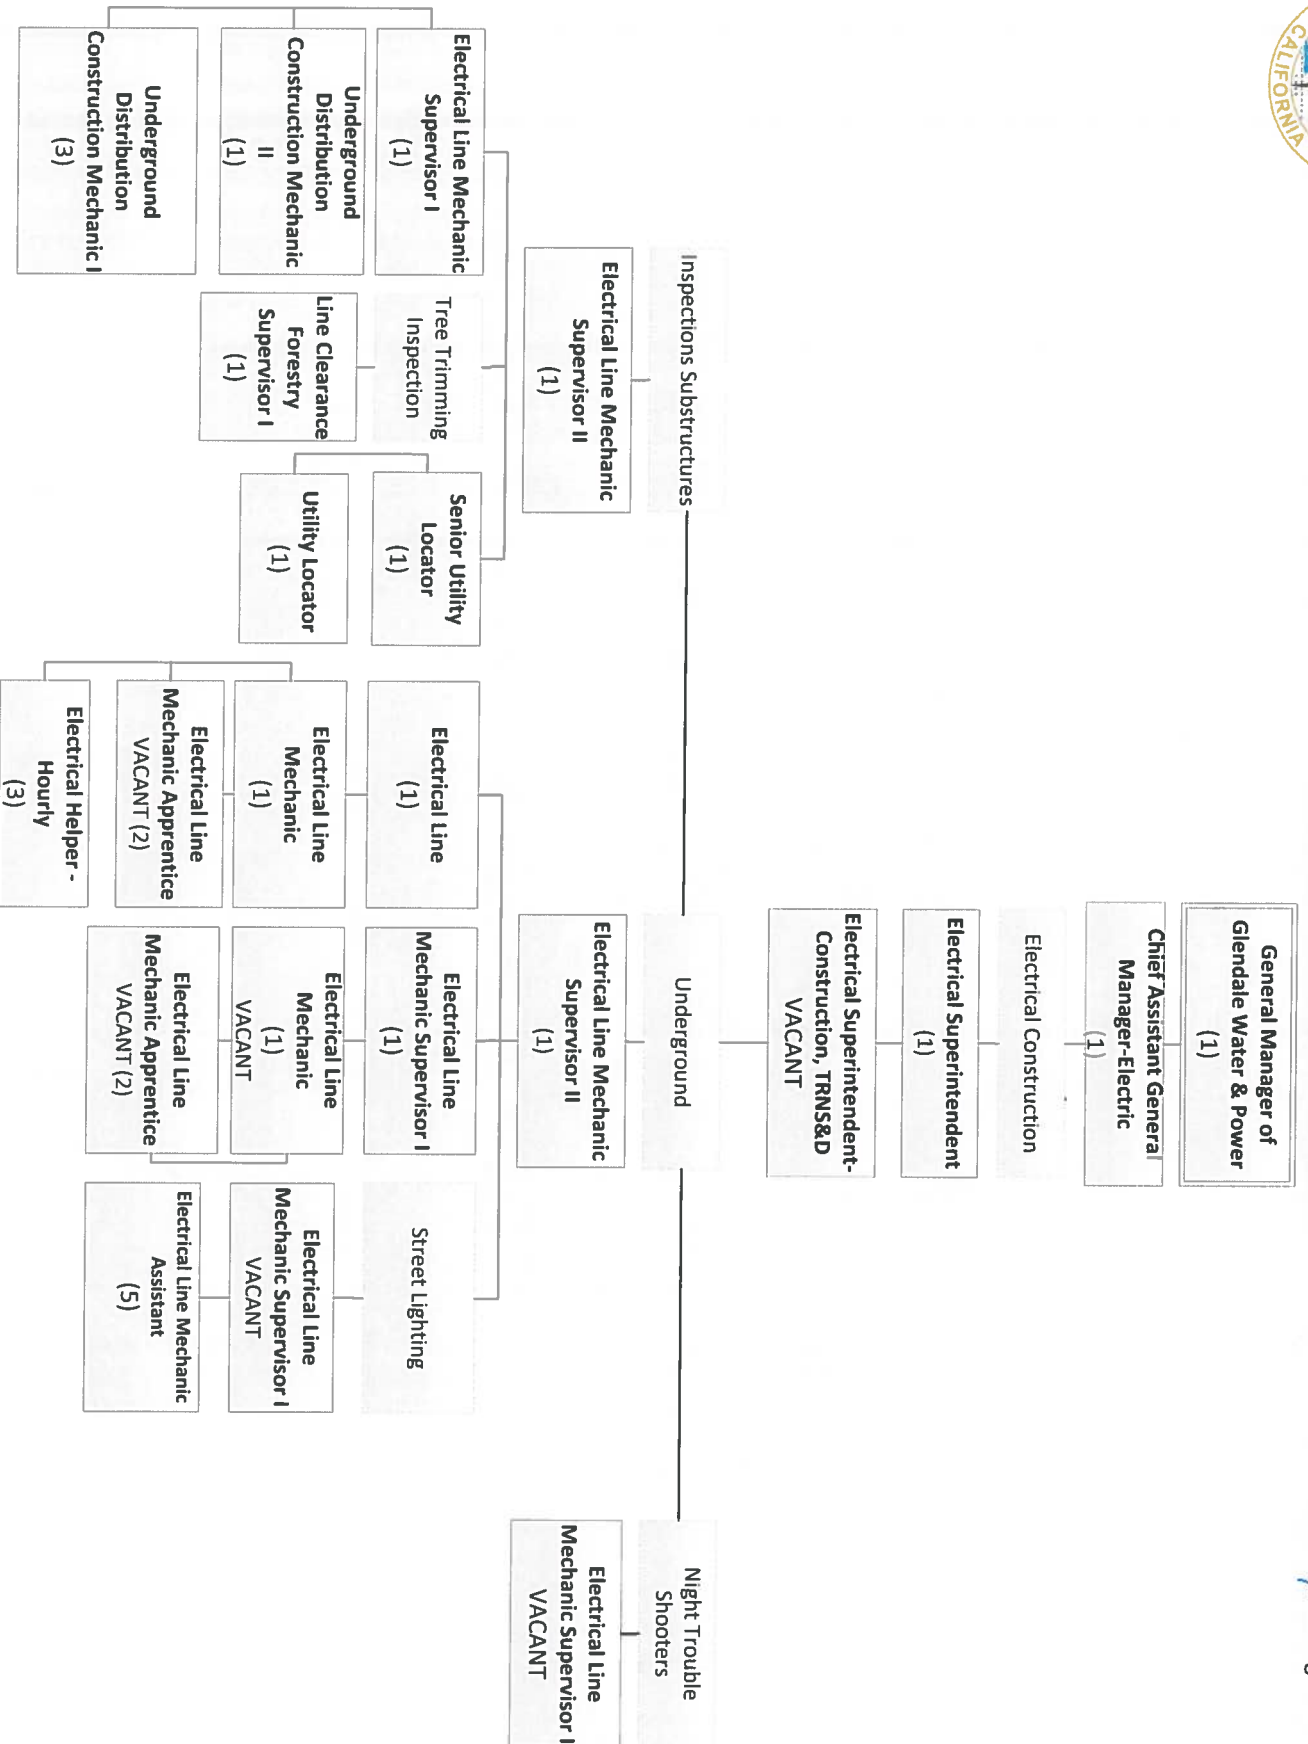

Glendale Water & Power Department – Electric Services

Mark Young
General Manager of Glendale Water & Power