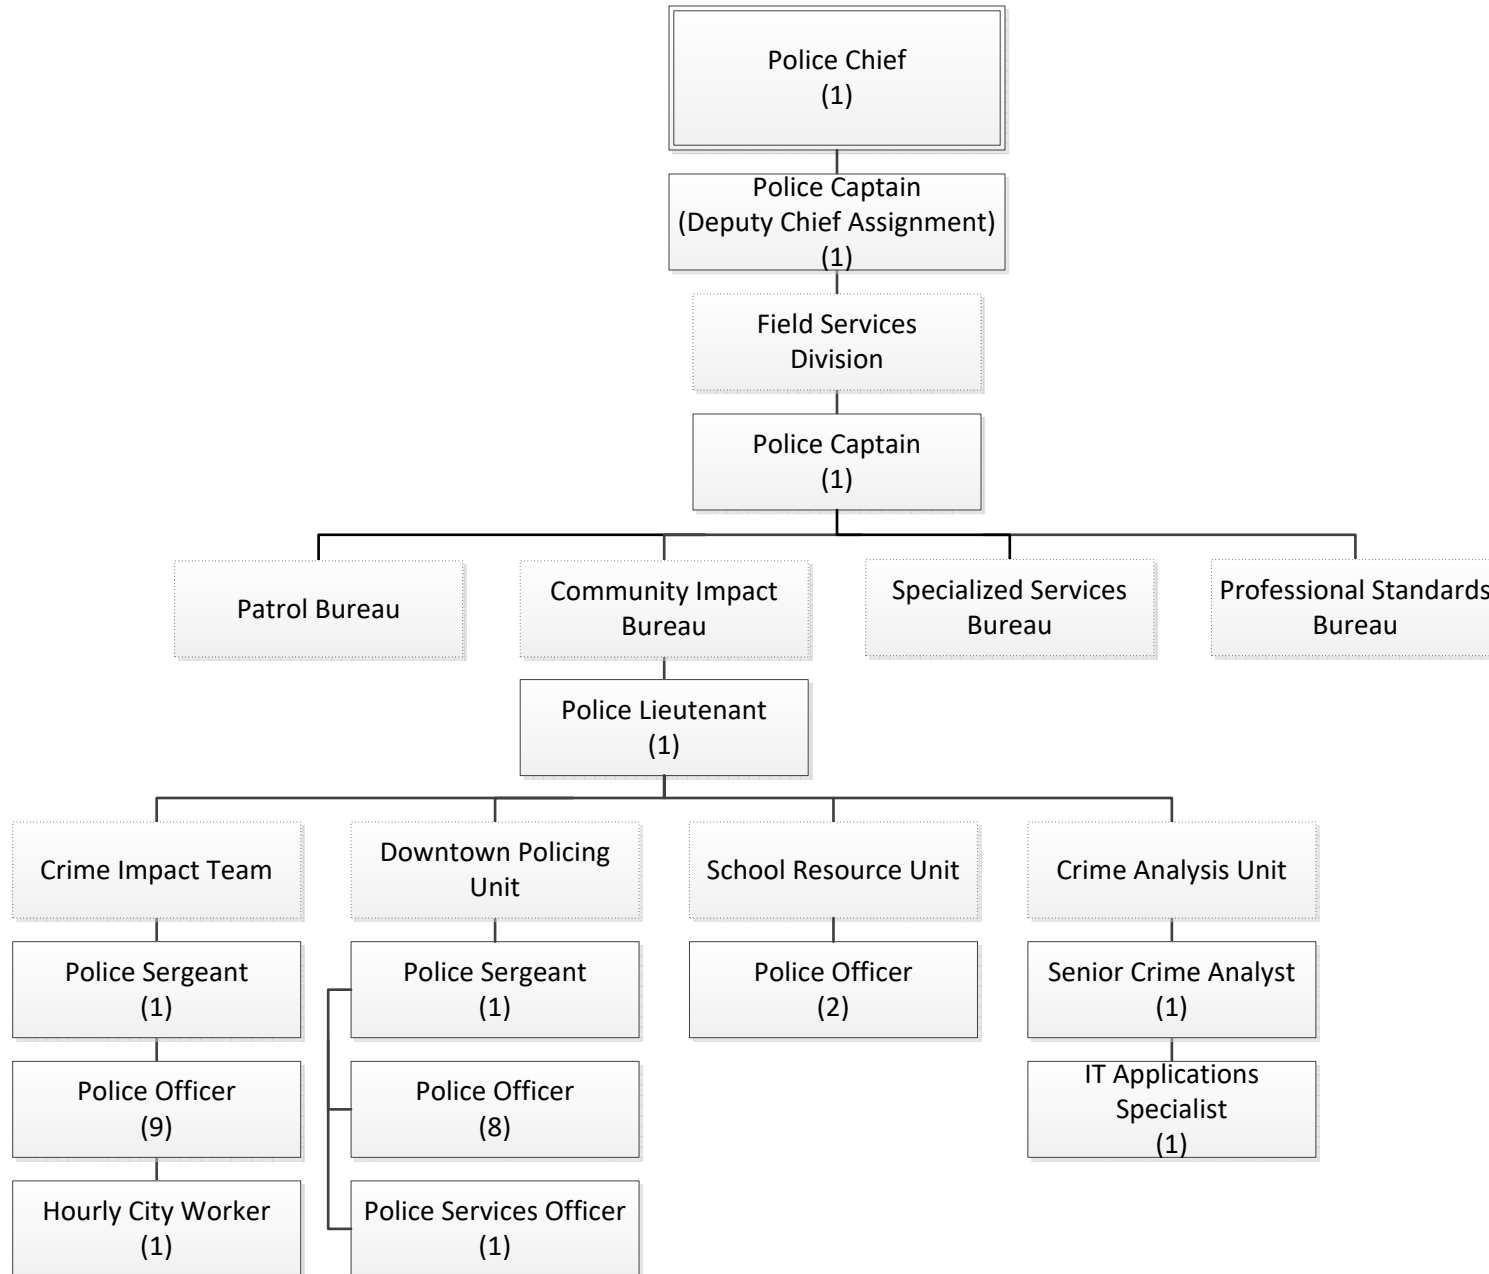

Glendale Police Department – Administrative Services Division

Carl Povilaitis
Police Chief

Glendale Police Department – Field Services Division: Patrol Bureau

Carl Povilaitis
Police Chief

Glendale Police Department – Field Services Division: Community Impact Bureau

Carl Povilaitis
Police Chief

Glendale Police Department – Field Services Division: Specialized Services Bureau

Carl Povilaitis
Police Chief

Glendale Police Department – Field Services Division: Professional Standards Bureau

Carl Povilaitis
Police Chief

Glendale Police Department – Investigative Services Division

Carl Povilaitis
Police Chief

Glendale Police Department – Investigative Services Division

Carl Povilaitis
Police Chief