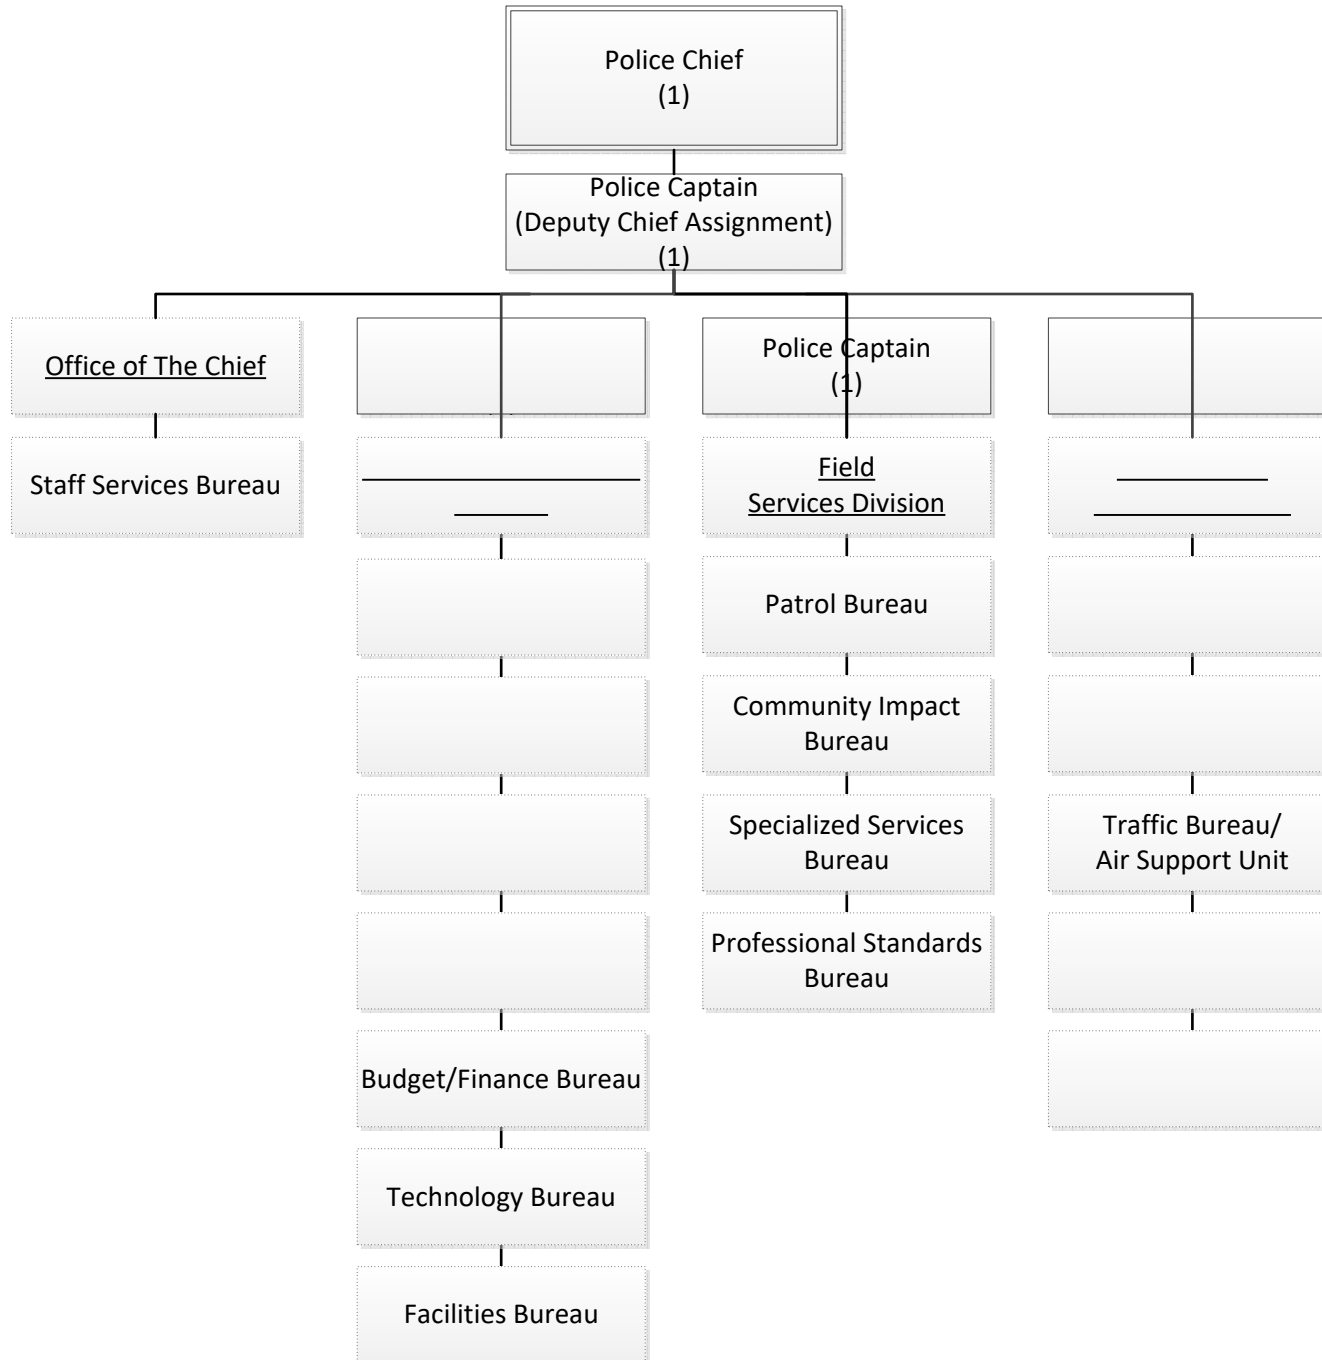

Glendale Police Department

Carl Povilaitis
Police Chief

Glendale Police Department – Office of The Chief

Carl Povilaitis
Police Chief

Glendale Police Department – Administrative Services Division

Carl Povilaitis
Police Chief

Glendale Police Department – Administrative Services Division

Carl Povilaitis
Police Chief

Glendale Police Department – Field Services Division: Patrol Bureau

Carl Povilaitis
Police Chief

Glendale Police Department – Field Services Division: Community Impact Bureau