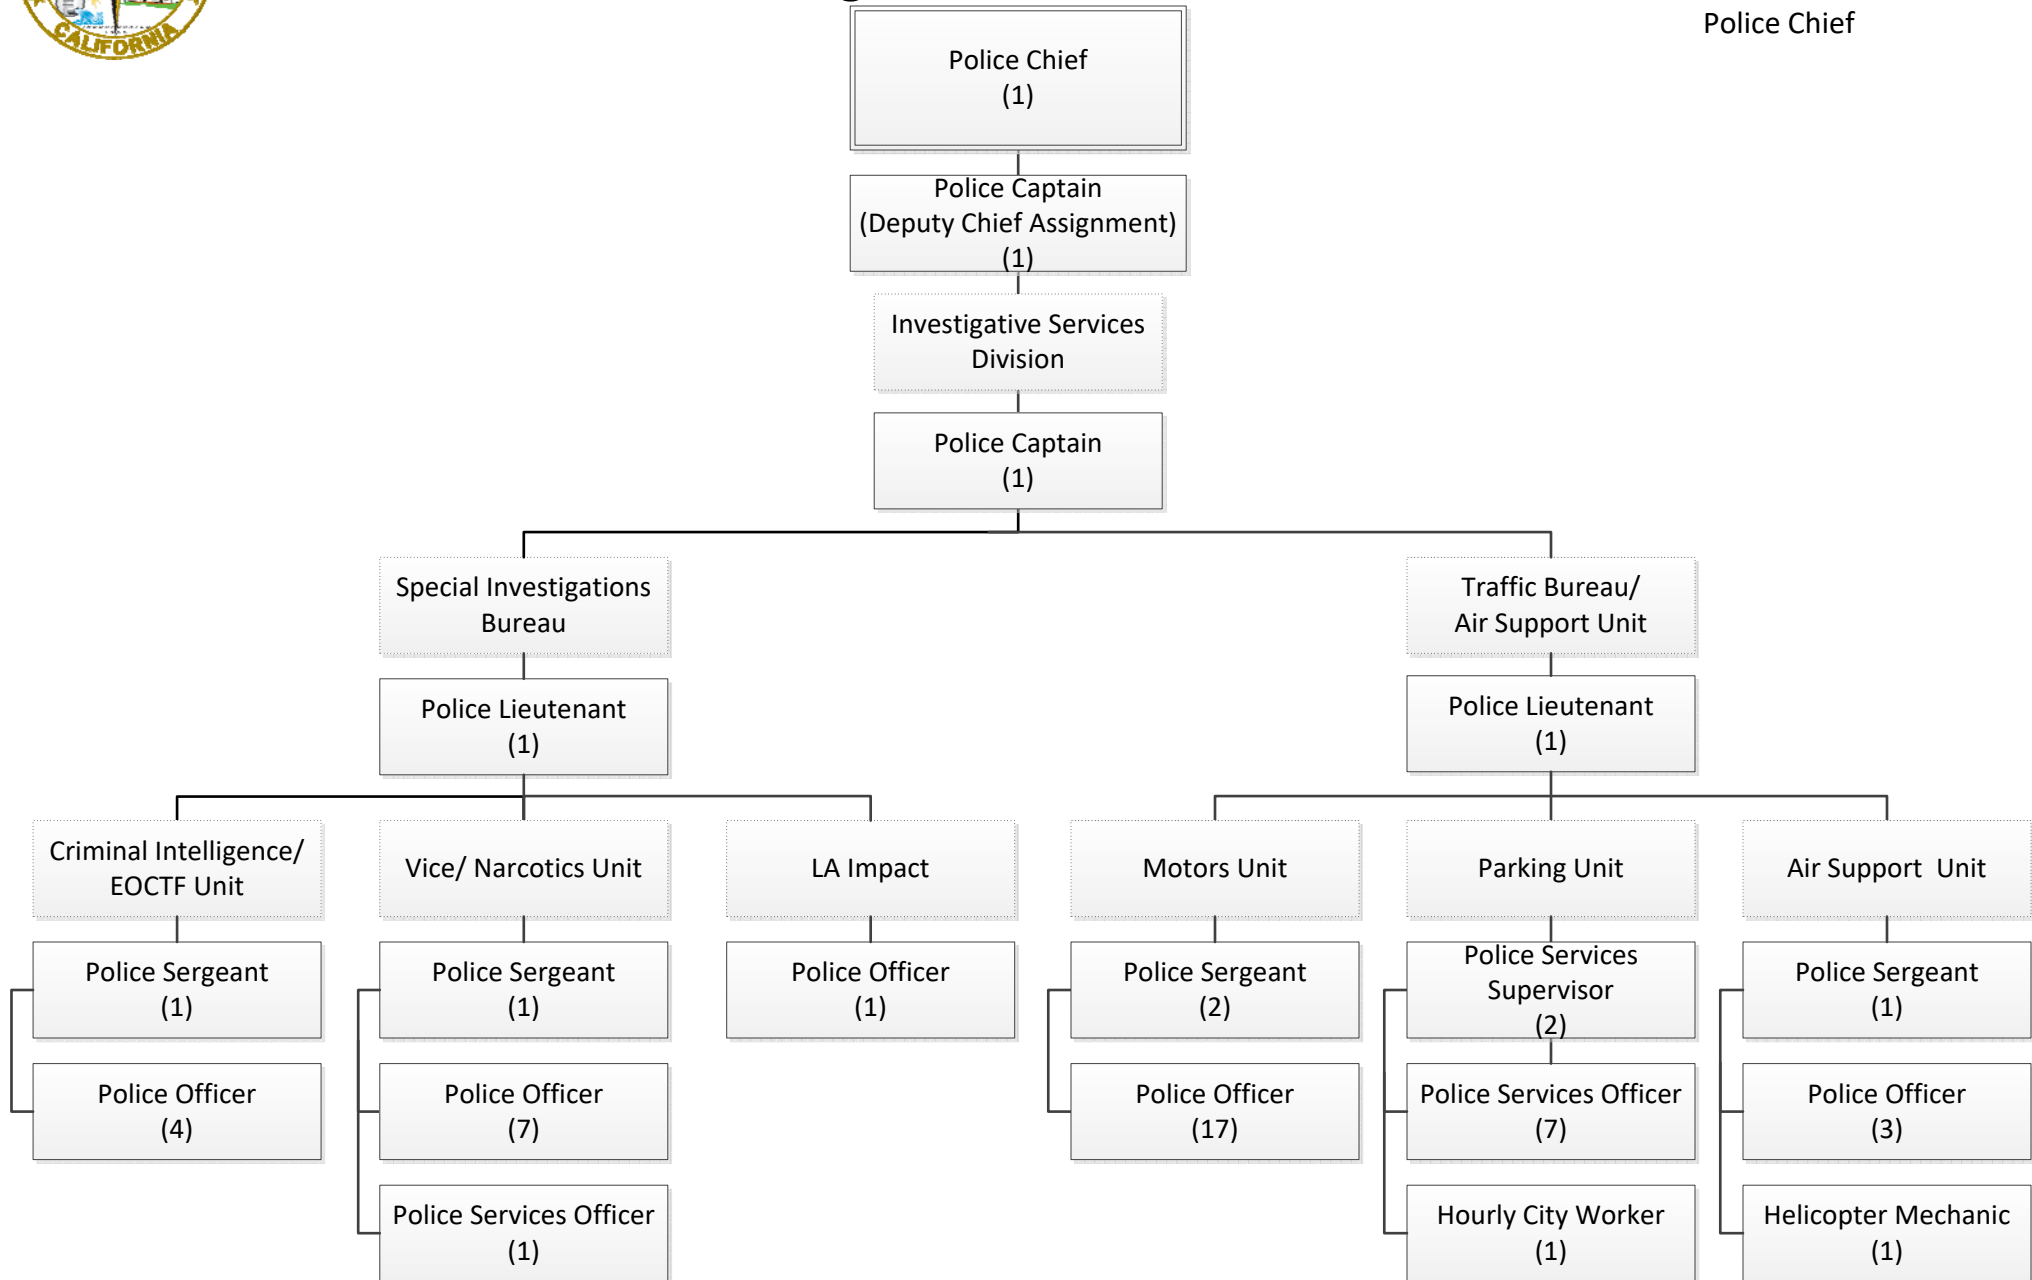

Carl Povilaitis
Police Chief

Glendale Police Department – Investigative Services Division

Carl Povilaitis
Police Chief

Glendale Police Department – Investigative Services Division

Carl Povilaitis
Police Chief