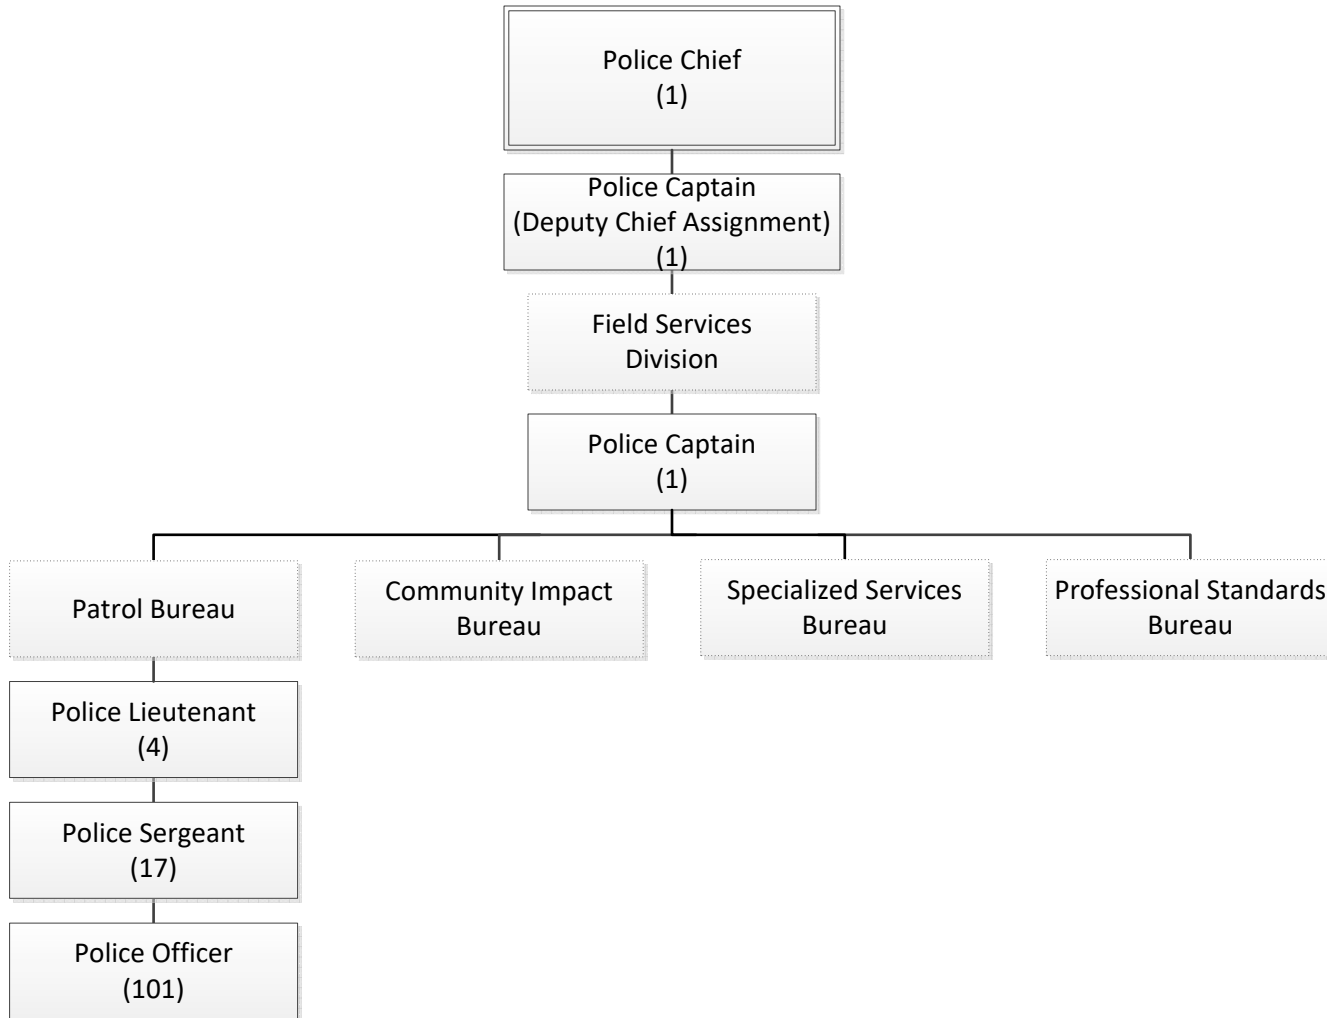

Glendale Police Department – Administrative Services Division

Carl Povilaitis
Police Chief

Glendale Police Department – Field Services Division: Patrol Bureau

Carl Povilaitis
Police Chief

Glendale Police Department – Field Services Division: Community Impact Bureau