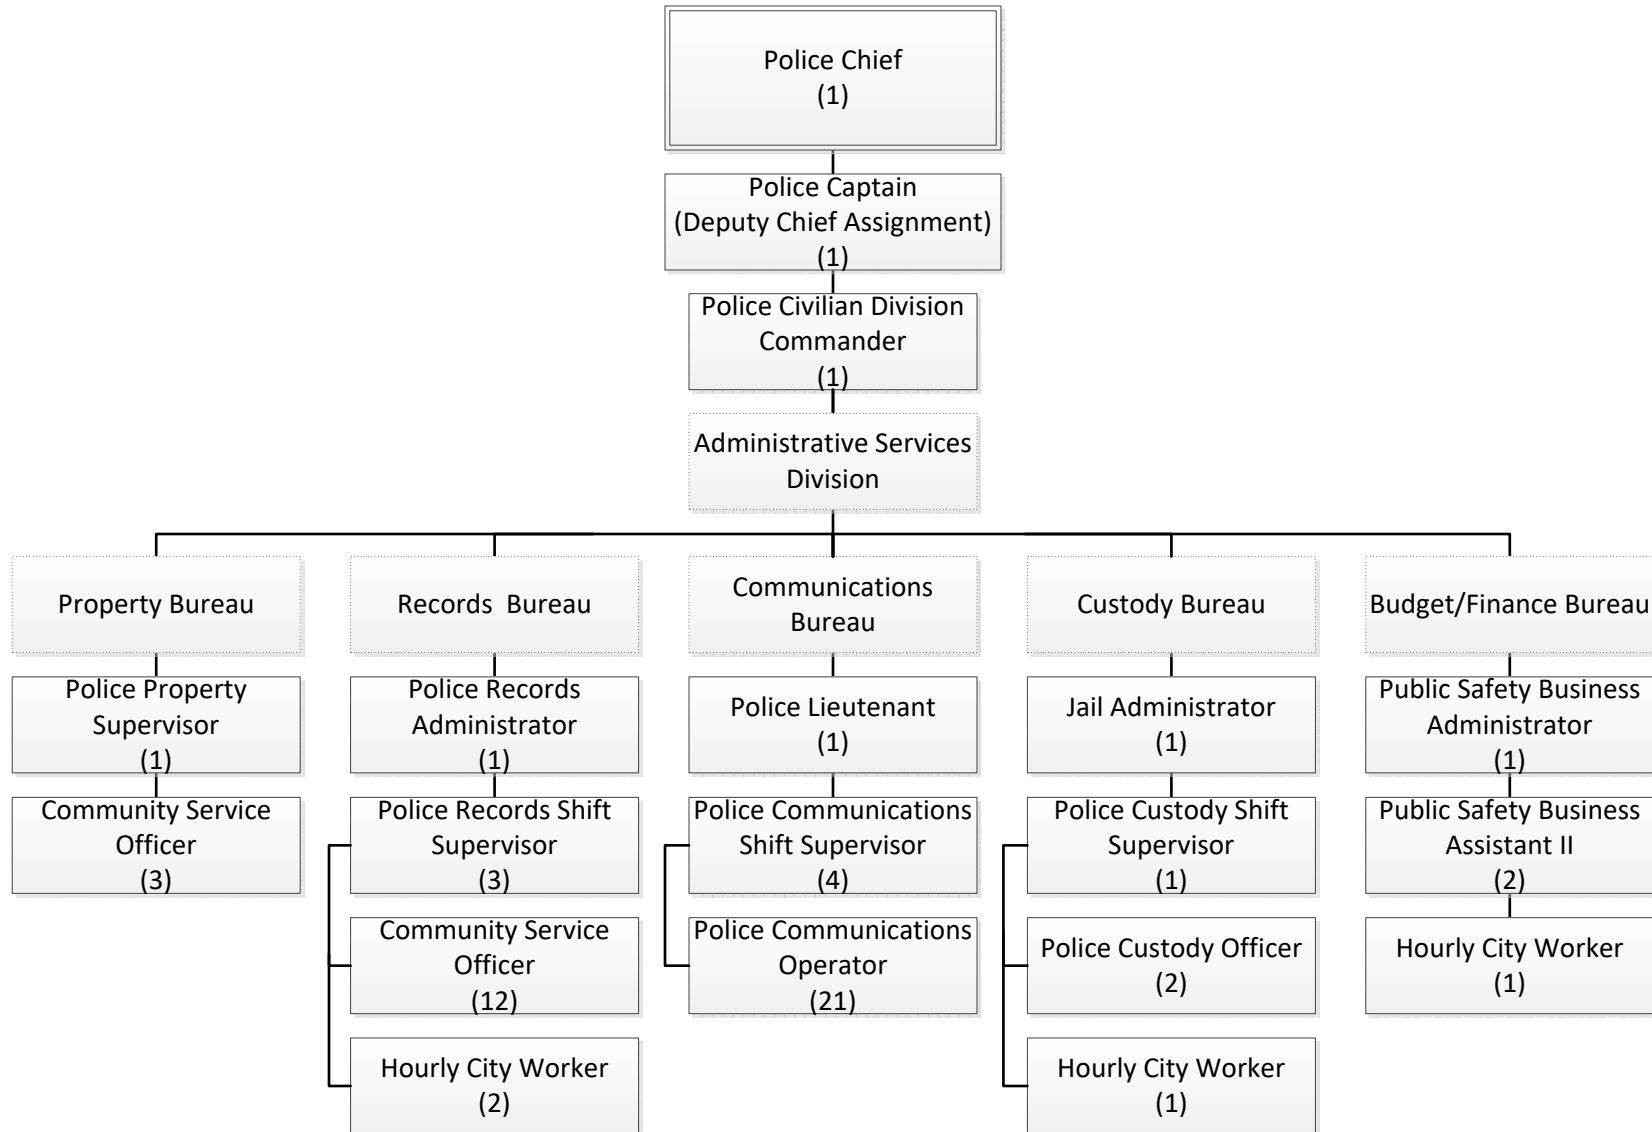

Glendale Police Department

Carl Povilaitis
Police Chief

Glendale Police Department – Office of The Chief

Carl Povilaitis
Police Chief

Glendale Police Department – Administrative Services Division

Carl Povilaitis
Police Chief

Glendale Police Department – Administrative Services Division

Carl Povilaitis
Police Chief

Glendale Police Department – Field Services Division: Patrol Bureau

Carl Povilaitis
Police Chief

Glendale Police Department – Field Services Division: Community Impact Bureau