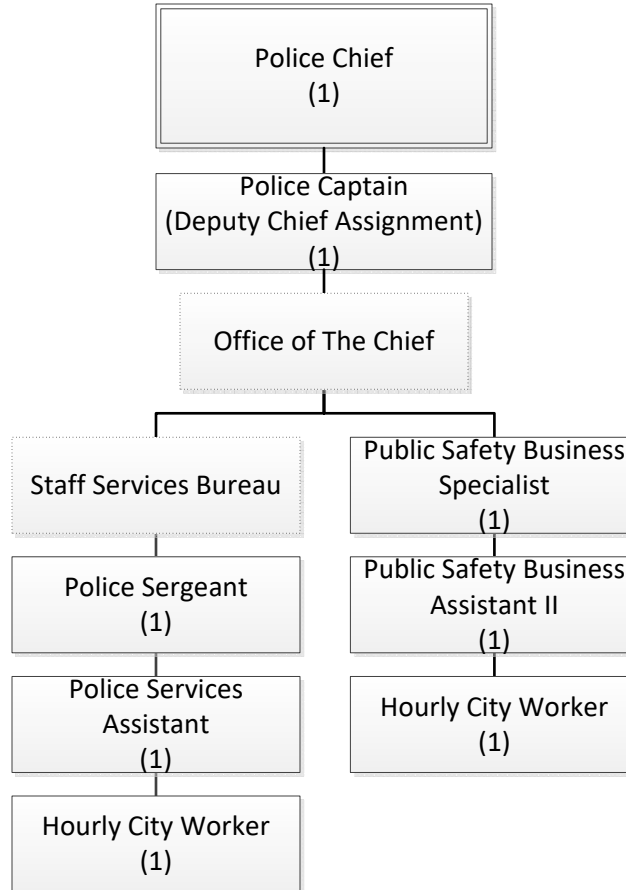

Glendale Police Department

Carl Povilaitis
Police Chief

Glendale Police Department – Office of The Chief

Carl Povilaitis
Police Chief

Glendale Police Department – Administrative Services Division

Carl Povilaitis
Police Chief

Glendale Police Department – Administrative Services Division

Carl Povilaitis
Police Chief

Glendale Police Department – Field Services Division: Patrol Bureau

Carl Povilaitis
Police Chief

Glendale Police Department – Field Services Division: Community Impact Bureau