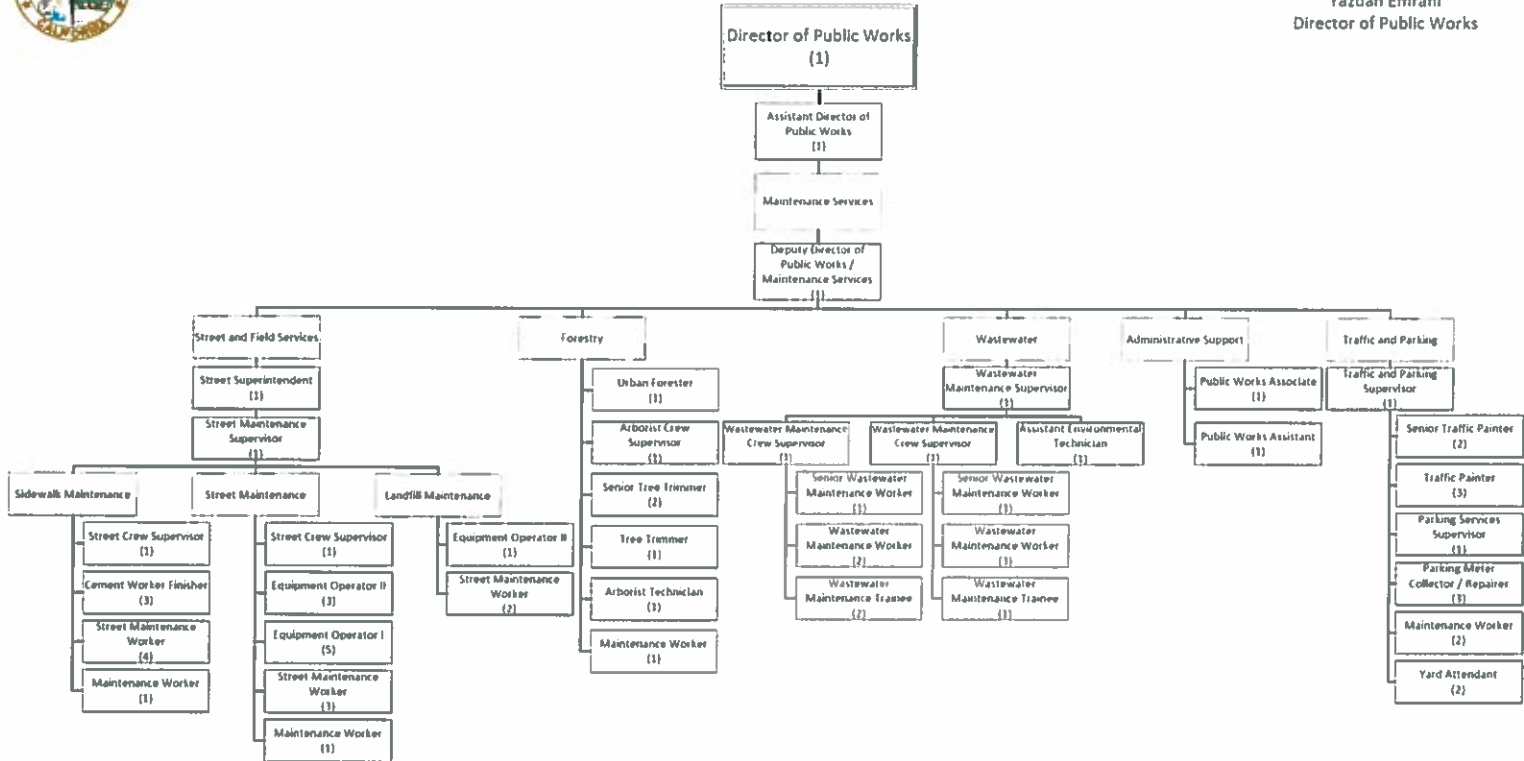

Public Works – Facilities Management

Yazdan Emrani
Director of Public Works

Public Works – Fleet Management

Yazdan Emrani
Director of Public Works

Public Works – Integrated Waste Management

Yazdan Emrani
Director of Public Works

Public Works – Maintenance Services

Yazdan Emrani
Director of Public Works

Public Works – Transit

A blue ink signature of Yazdan Emrani.

Yazdan Emrani
Director of Public Works