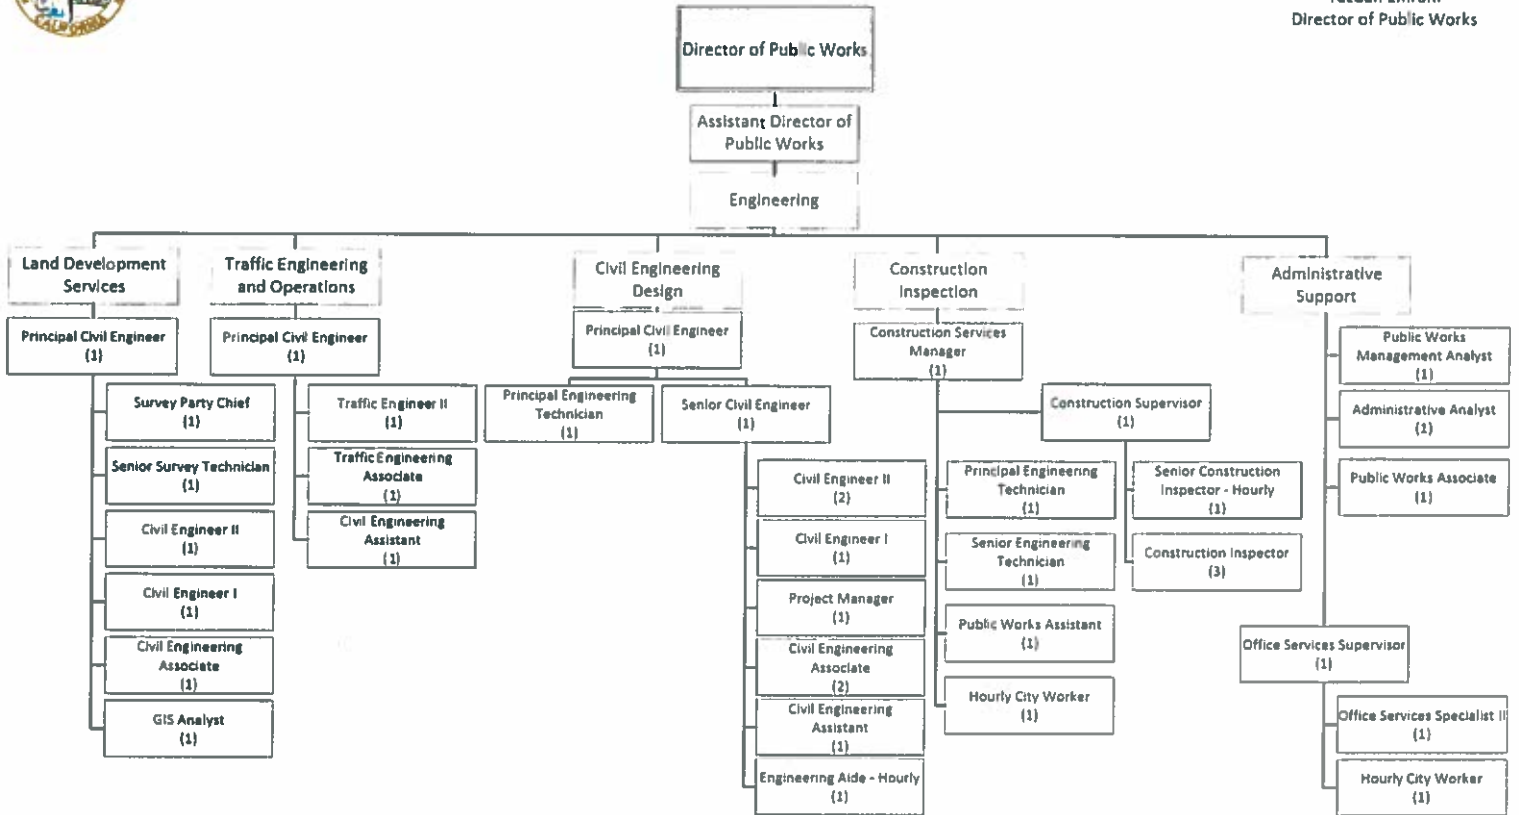

Public Works

A blue ink signature of Yazdan Emrani.

Yazdan Emrani
Director of Public Works

Public Works – Administration

A blue ink signature of Yazdan Emrani.

Yazdan Emrani
Director of Public Works

Public Works – Engineering

Yazdan Emrani
Director of Public Works

Public Works – Parking

A blue ink signature of Yazdan Emrani.

Yazdan Emrani
Director of Public Works

Note: Public Works Parking Organizational Chart does not reflect Police Parking Enforcement personnel

Public Works – Facilities Management

Yazdan Emrani
Director of Public Works

Public Works – Fleet Management

Yazdan Emrani
Director of Public Works

Public Works – Integrated Waste Management

Yazdan Emrani
Director of Public Works

Public Works – Maintenance Services

Yazdan Emrani
Director of Public Works

Public Works – Transit

A blue ink signature of Yazdan Emrani.

Yazdan Emrani
Director of Public Works