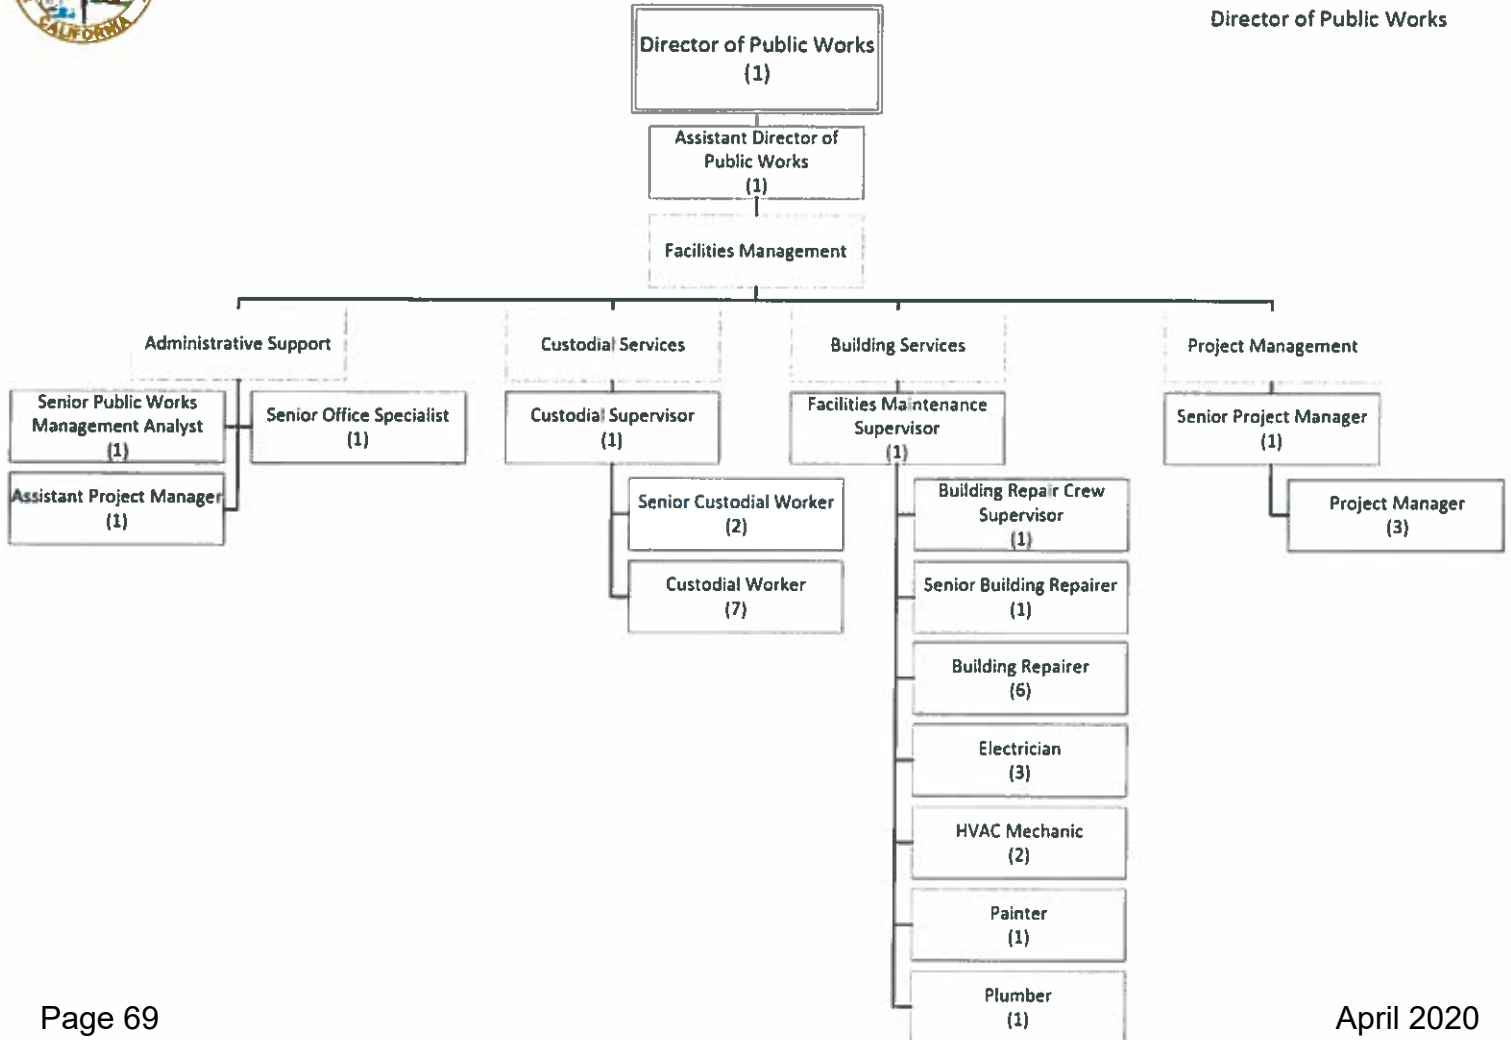

Yazdan Emrani
Director of Public Works

Public Works – Parking

A blue ink signature of Yazdan Emrani.

Yazdan Emrani
Director of Public Works

Note: Public Works Parking Organizational Chart does not reflect Police Parking Enforcement personnel

Public Works – Facilities Management

Yazdan Emrani
Director of Public Works

Public Works – Fleet Management

Yazdan Emrani
Director of Public Works

Public Works – Integrated Waste Management

Yazdan Emrani
Director of Public Works