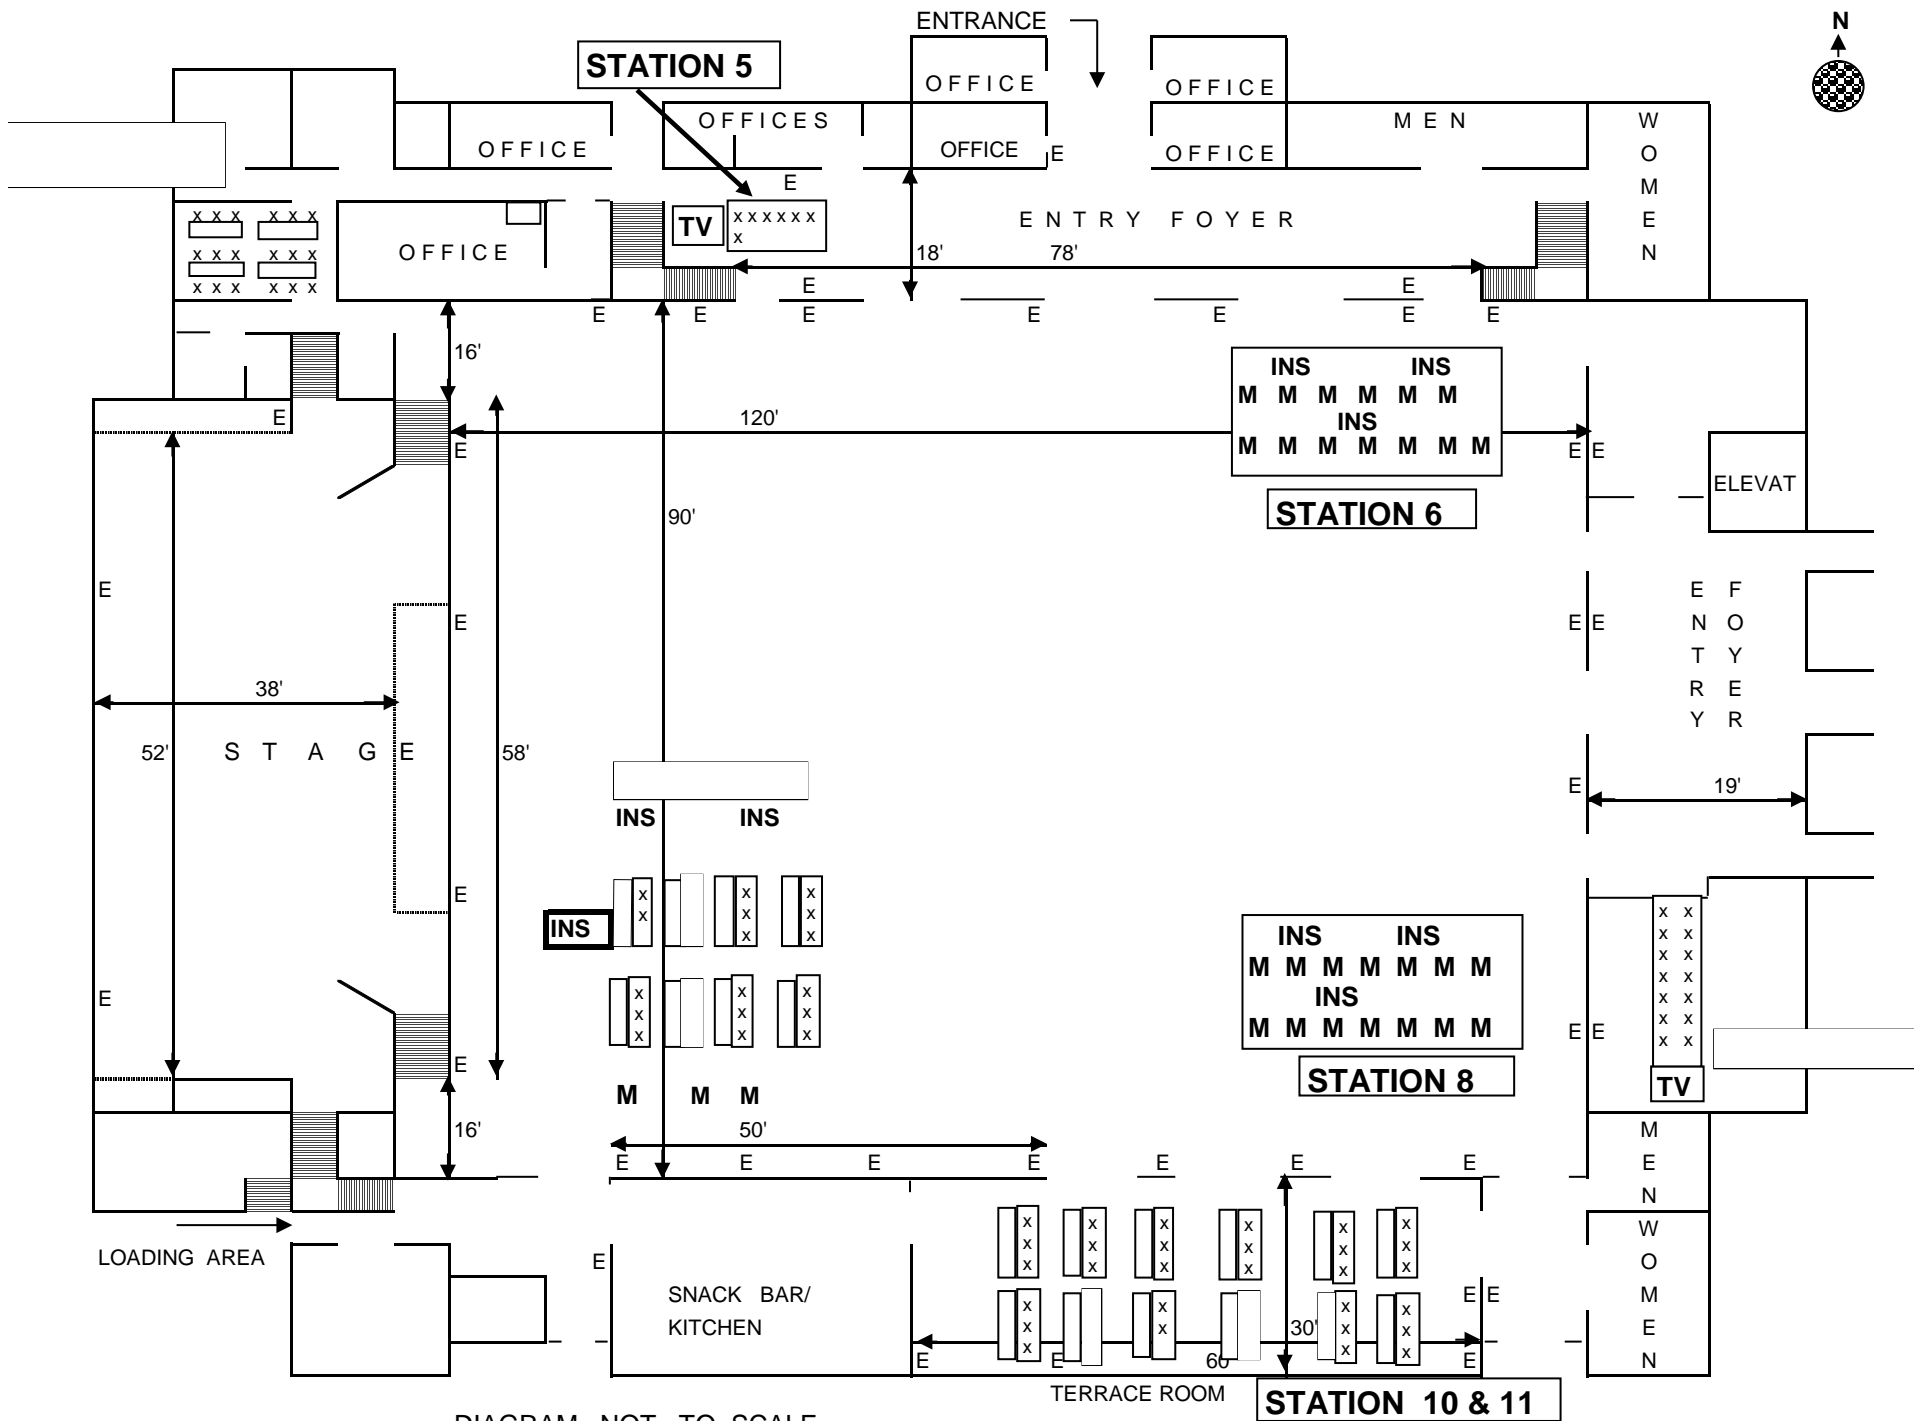

**CIVIC AUDITORIUM - UPPER LEVEL**

DIAGRAM NOT TO SCALE

**BROOM ROOM**

- BROOMS,
- DUSTERS,
- DUST PANS,
- CAUTION SIGN
- ELEVAT TRAFFIC CONE ONLY!

**ELECTRIC ROOM**

- LIFT BOX,
- POWER BOXES
- POWER CORDS
- EXTENSIONS,
- EASELS,
- CURTAIN POLES & STANDS, BASES,
- SCRAP CARPET,
- SHOW SIGNS,
- PORTABLE LADDER
- MARQUEE LETTERS ONLY!

DIAGRAM NOT TO SCALE

GLENDALE CIVIC AUDITORIUM 1401 NORTH VERDUGO ROAD UPPER LEVEL FLOOR PLAN

THIS DIAGRAM NOT TO SCALE

UPPER AUDITORIUM

DIAGRAM NOT TO SCALE