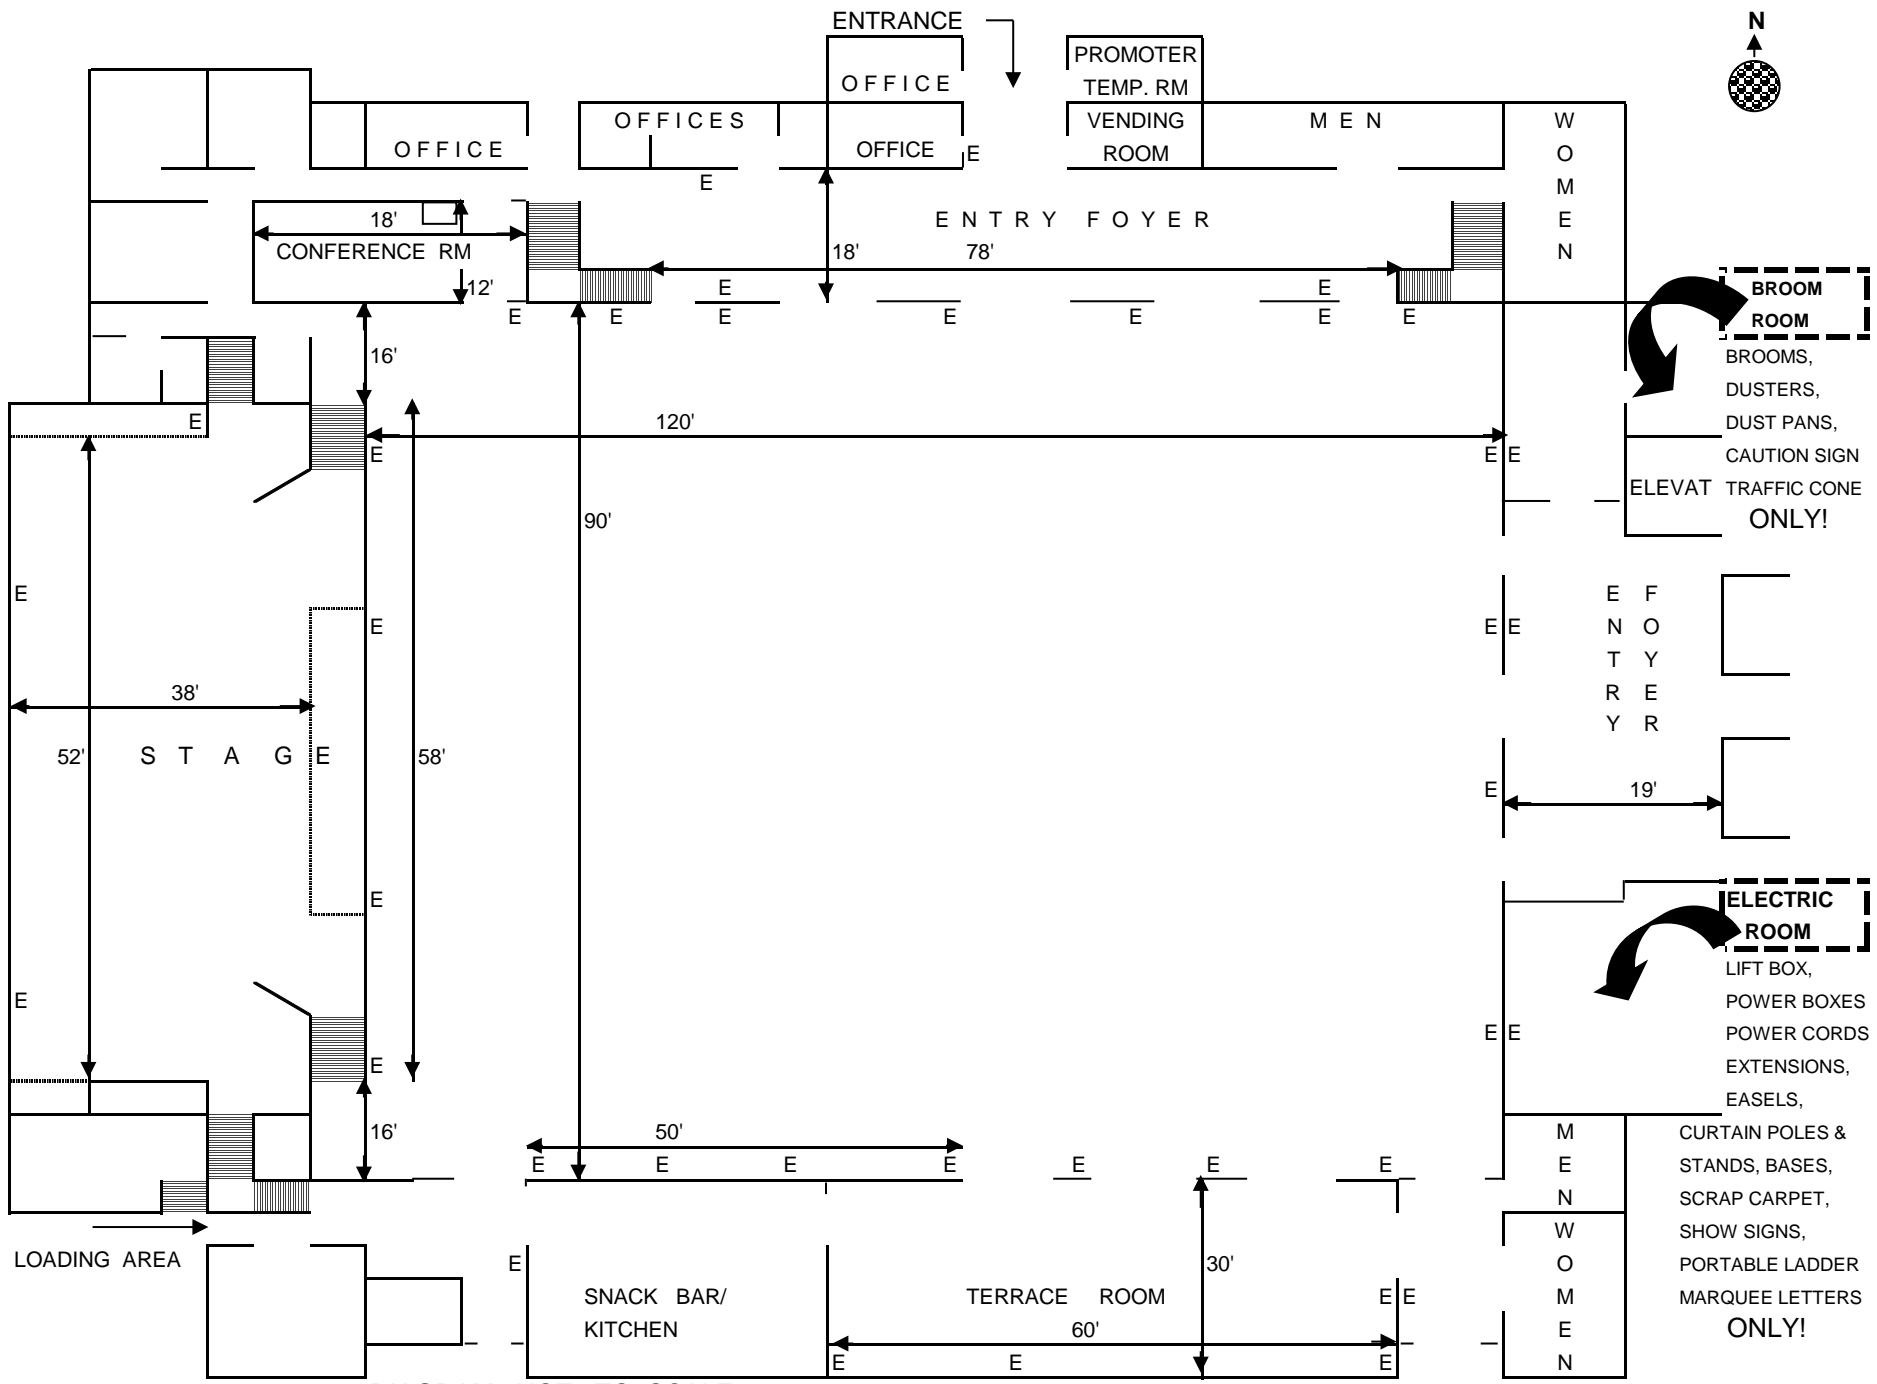

**CIVIC AUDITORIUM - UPPER LEVEL**

DIAGRAM NOT TO SCALE

**BROOM ROOM**

- BROOMS,
- DUSTERS,
- DUST PANS,
- CAUTION SIGN
- ELEVAT TRAFFIC CONE ONLY!

**ELECTRIC ROOM**

- LIFT BOX,
- POWER BOXES
- POWER CORDS
- EXTENSIONS,
- EASELS,
- CURTAIN POLES & STANDS, BASES,
- SCRAP CARPET,
- SHOW SIGNS,
- PORTABLE LADDER
- MARQUEE LETTERS ONLY!

DIAGRAM NOT TO SCALE

GLENDALE CIVIC AUDITORIUM 1401 NORTH VERDUGO ROAD UPPER LEVEL FLOOR PLAN

THIS DIAGRAM NOT TO SCALE

UPPER AUDITORIUM

DIAGRAM NOT TO SCALE