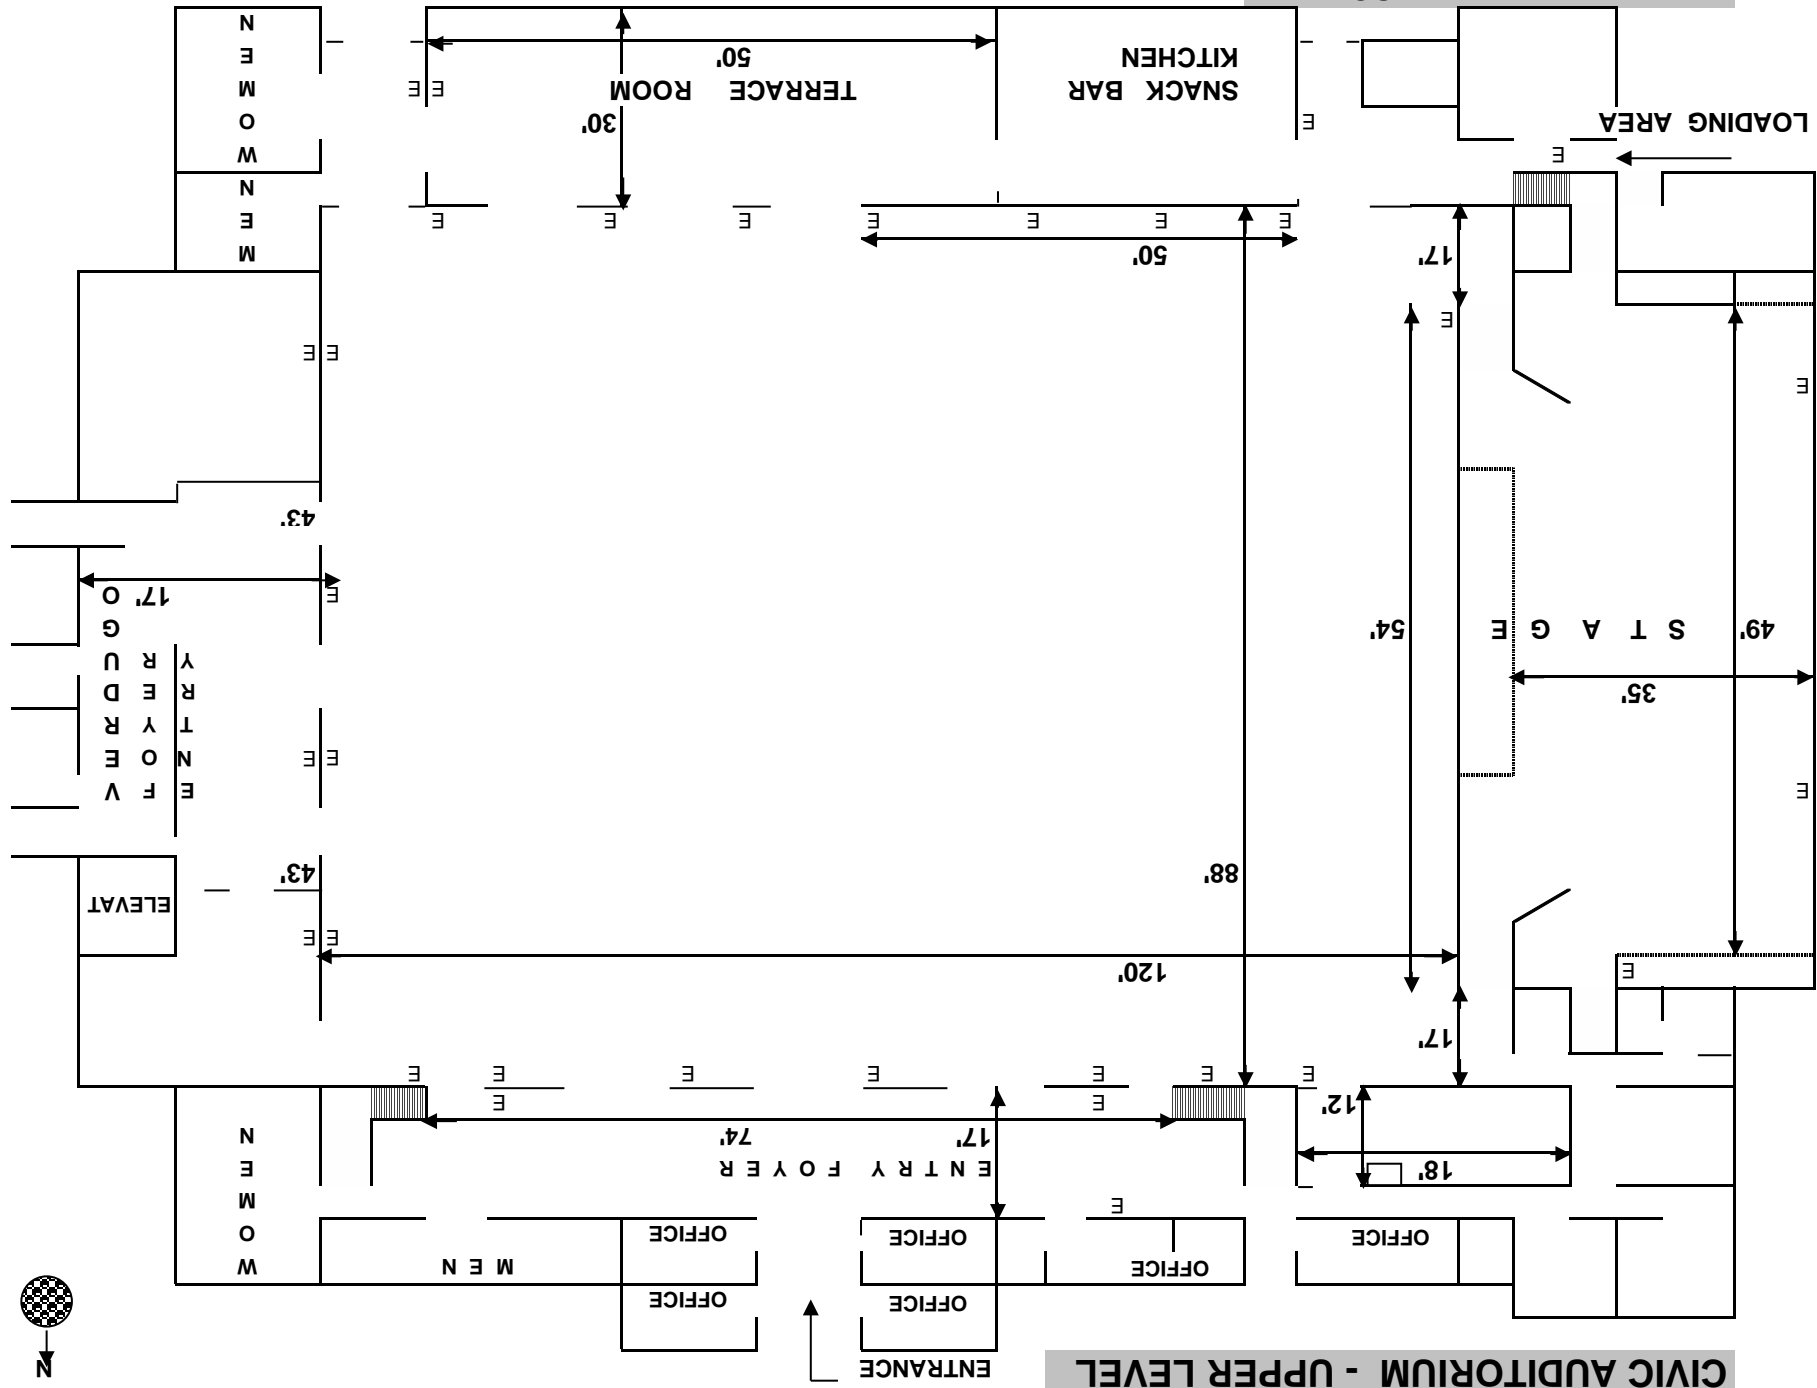

**CIVIC AUDITORIUM - UPPER LEVEL**

DIAGRAM NOT TO SCALE

**BROOM ROOM**

- BROOMS,
- DUSTERS,
- DUST PANS,
- CAUTION SIGN
- ELEVAT TRAFFIC CONE ONLY!

**ELECTRIC ROOM**

- LIFT BOX,
- POWER BOXES
- POWER CORDS
- EXTENSIONS,
- EASELS,
- CURTAIN POLES & STANDS, BASES,
- SCRAP CARPET,
- SHOW SIGNS,
- PORTABLE LADDER
- MARQUEE LETTERS ONLY!

DIAGRAM NOT TO SCALE

GLENDALE CIVIC AUDITORIUM 1401 NORTH VERDUGO ROAD UPPER LEVEL FLOOR PLAN

THIS DIAGRAM NOT TO SCALE

UPPER AUDITORIUM

DIAGRAM NOT TO SCALE