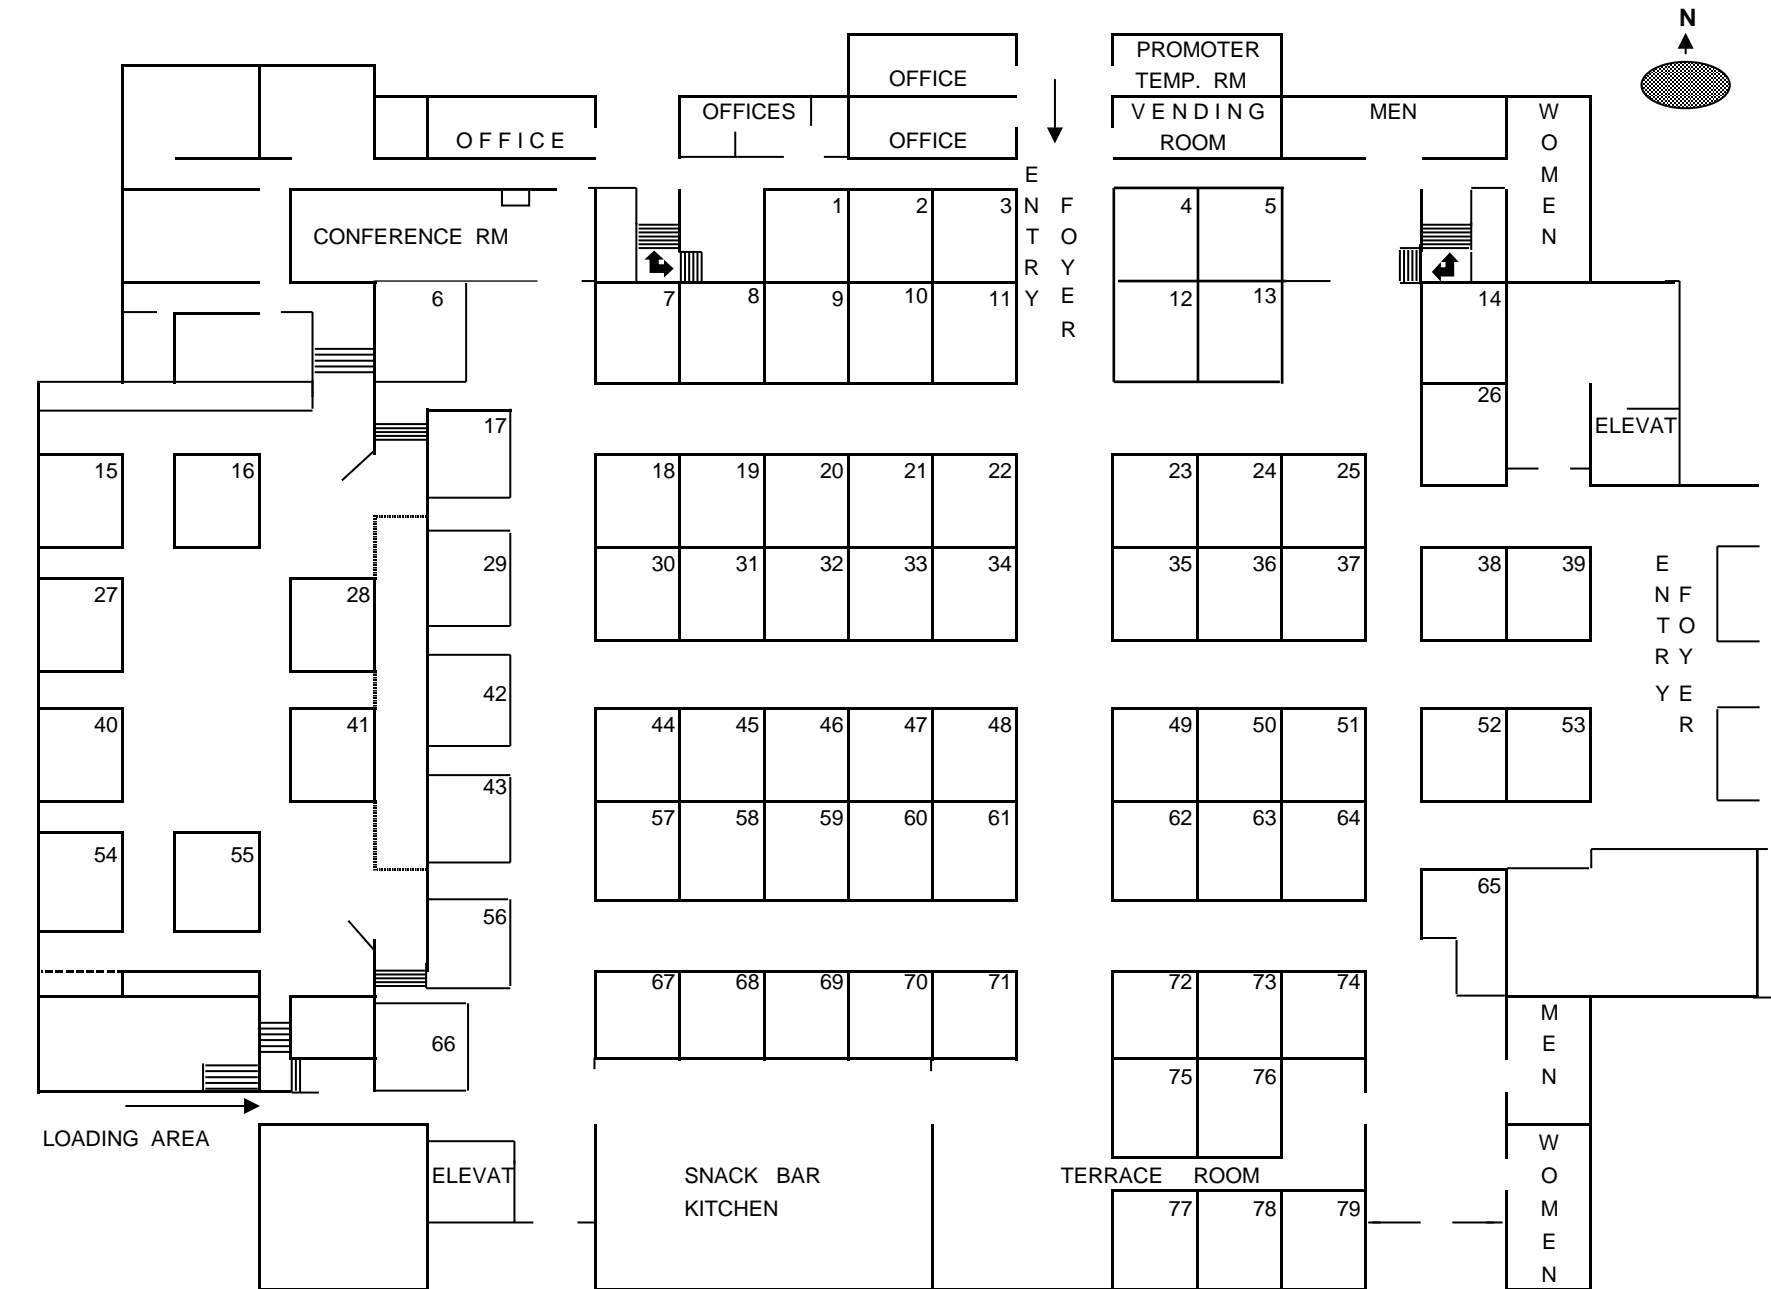

**CIVIC AUDITORIUM - UPPER LEVEL**

DIAGRAM NOT TO SCALE

**BROOM ROOM**

- BROOMS,
- DUSTERS,
- DUST PANS,
- CAUTION SIGN
- ELEVAT TRAFFIC CONE ONLY!

**ELECTRIC ROOM**

- LIFT BOX,
- POWER BOXES
- POWER CORDS
- EXTENSIONS,
- EASELS,
- CURTAIN POLES & STANDS, BASES,
- SCRAP CARPET,
- SHOW SIGNS,
- PORTABLE LADDER
- MARQUEE LETTERS ONLY!

DIAGRAM NOT TO SCALE

GLENDALE CIVIC AUDITORIUM 1401 NORTH VERDUGO ROAD UPPER LEVEL FLOOR PLAN

THIS DIAGRAM NOT TO SCALE

UPPER AUDITORIUM

DIAGRAM NOT TO SCALE