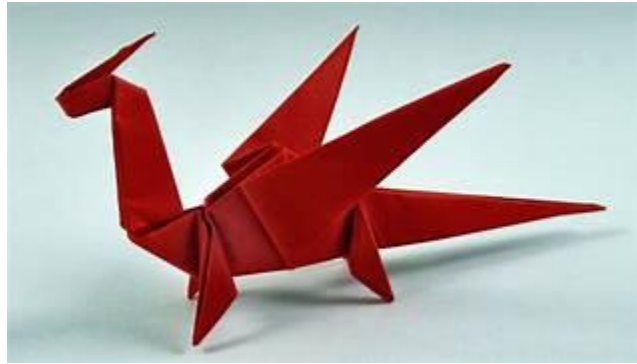

# *Shoseian "Whispering Pine" Teahouse*

**Brand Park 1601 West Mountain St., Glendale, CA 91201**

### **The Japanese Art of Folding Paper**

**Sunday August 18, 2024**

**11:00 AM to 1:00 PM**

**Join us with Yoko Sekine to learn the Japanese method of transforming a piece of paper into a crane, a horse, a dinosaur and many other things!**