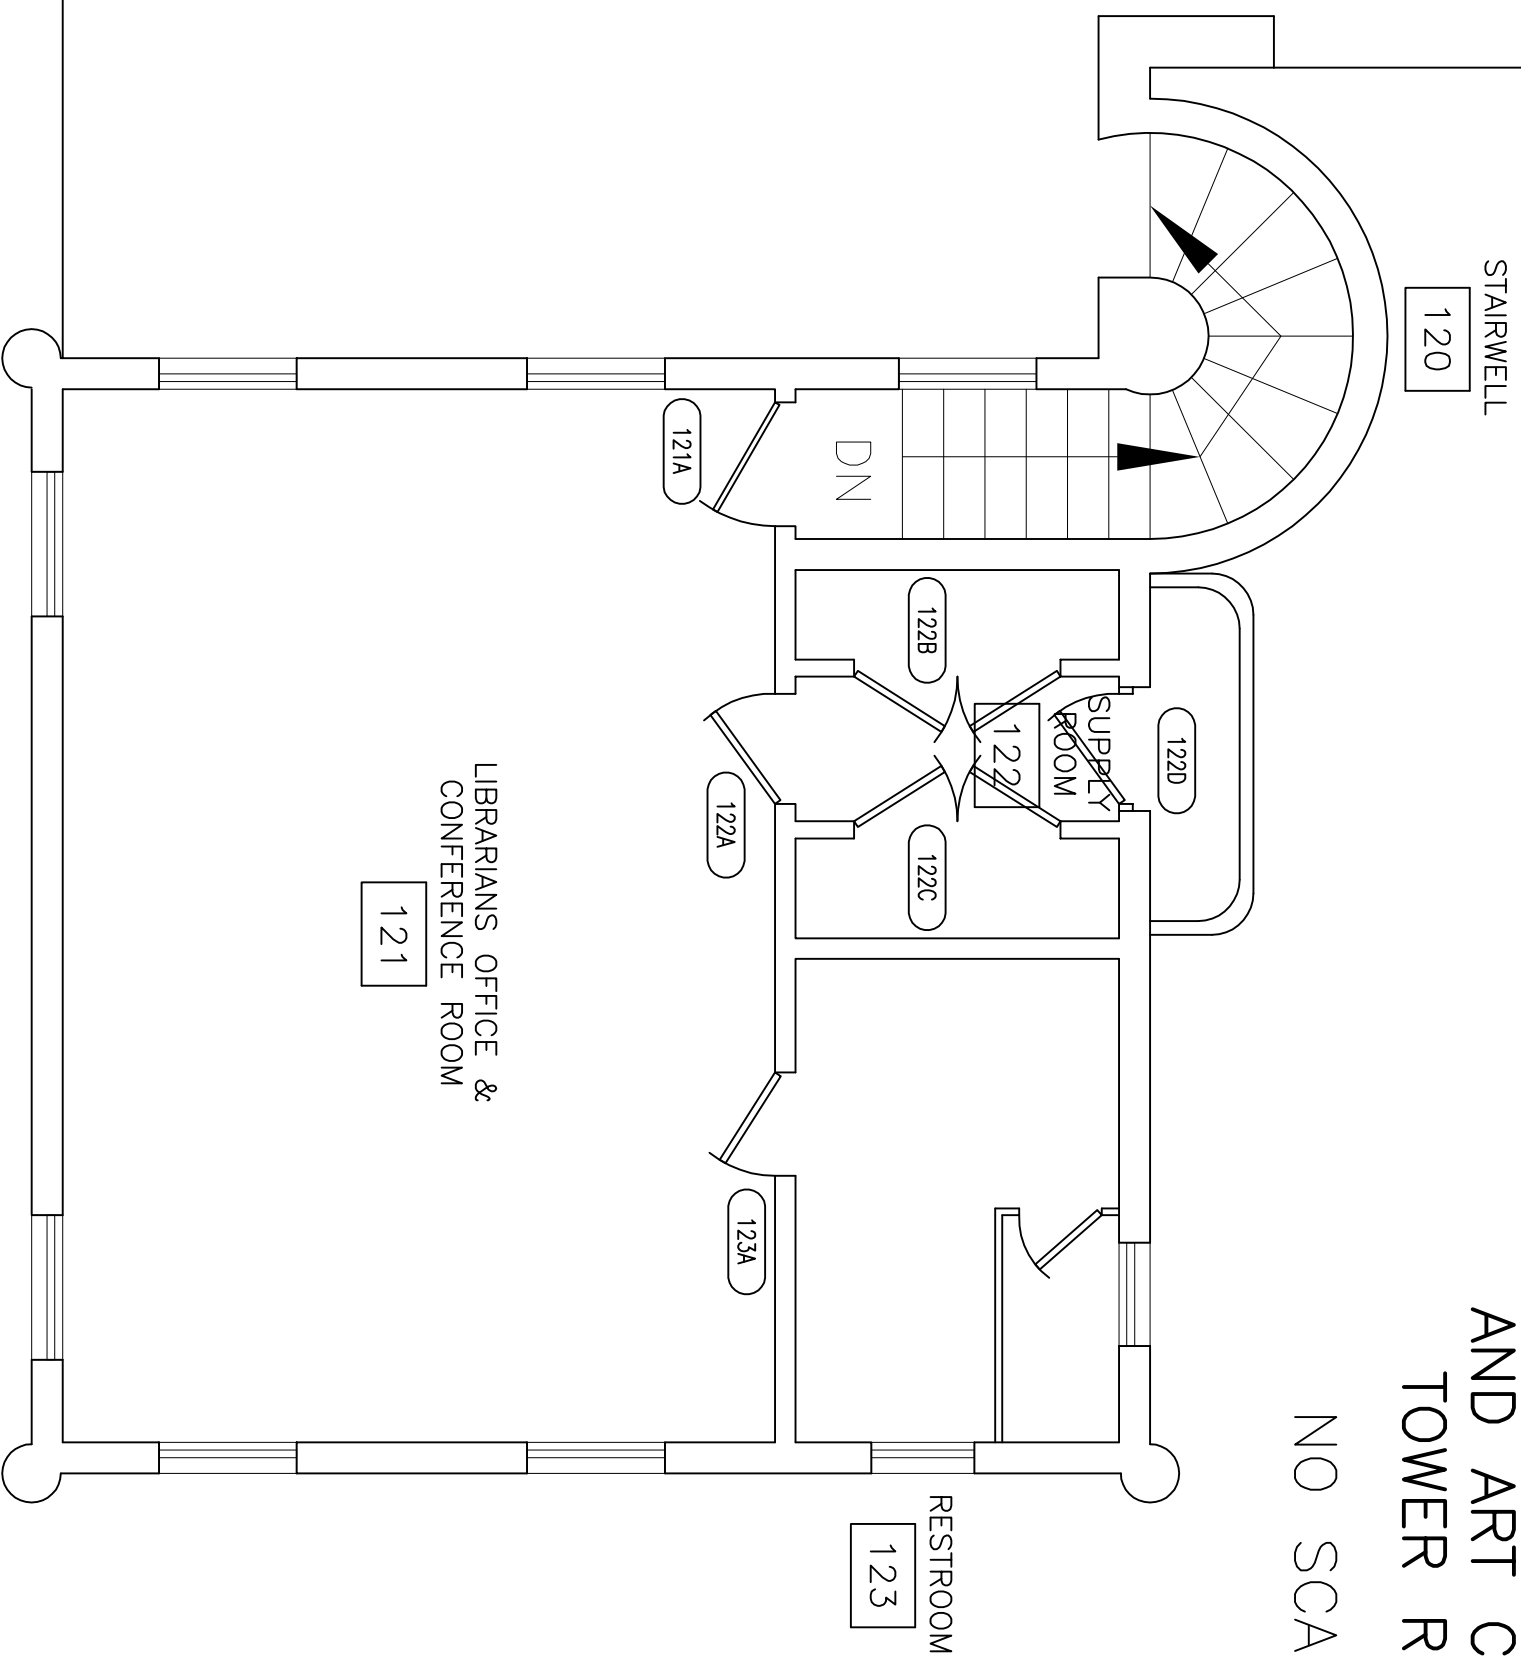

CITY OF GLENDALE  
 BRAND LIBRARY  
 AND ART CENTER  
 TOWER ROOM

NO SCALE

A/E PROJECT NO.:	
DRAWN BY:	
CHECKED BY:	
SCALE:	
SUBJECT	
SHT REF:	DATE:
PAGE:	