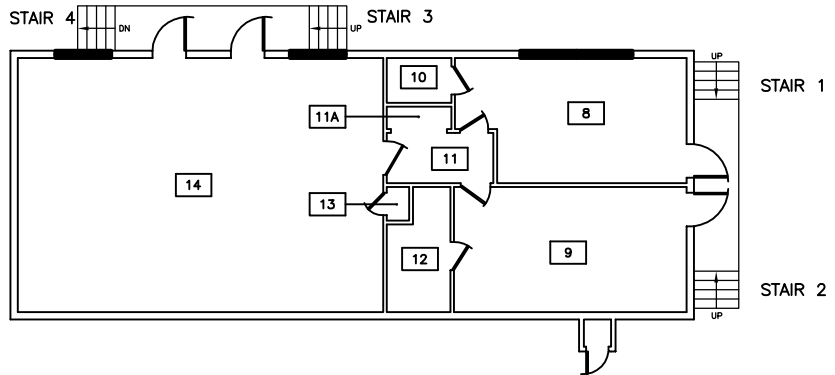

CITY OF GLENDALE
 PUBLIC WORKS CORPORATION YARD
 FIRE DEPARTMENT
 CLASSROOM BUILDING AND
 FIRE TRAINING (MODULAR BUILDING)
 FIRST FLOOR PLAN

Scale: 1/16"=1'-0"

City of Glendale Public Works, Facilities Services	PROJECT: City of Glendale Facilities Update 1994 ADA Survey	REGISTRATION:	DRAWING NO.:
	SUBJECT:	SCALE:	A/E PROJECT NO.:
		DRAWN BY:	DATE:
		SHEET REF.:	