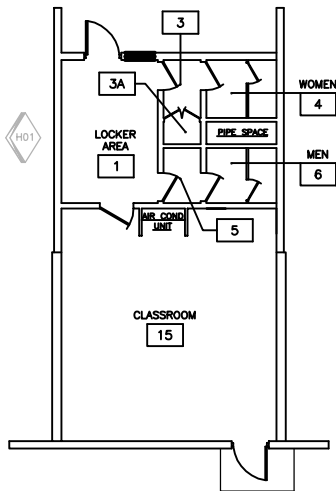

CITY OF GLENDALE
 PUBLIC WORKS CORPORATION YARD
 FIRE DEPARTMENT
 CLASSROOM BUILDING AND
 FIRE TRAINING (MODULAR BUILDING)
 FIRST FLOOR PLAN

Scale: 1/16"=1'-0"

City of Glendale Public Works, Facilities Services	PROJECT: City of Glendale Facilities Update 1994 ADA Survey	REGISTRATION:	DRAWING NO.:
	SUBJECT:	SCALE:	A/E PROJECT NO.:
		DRAWN BY:	DATE:
		SHEET REF.:	