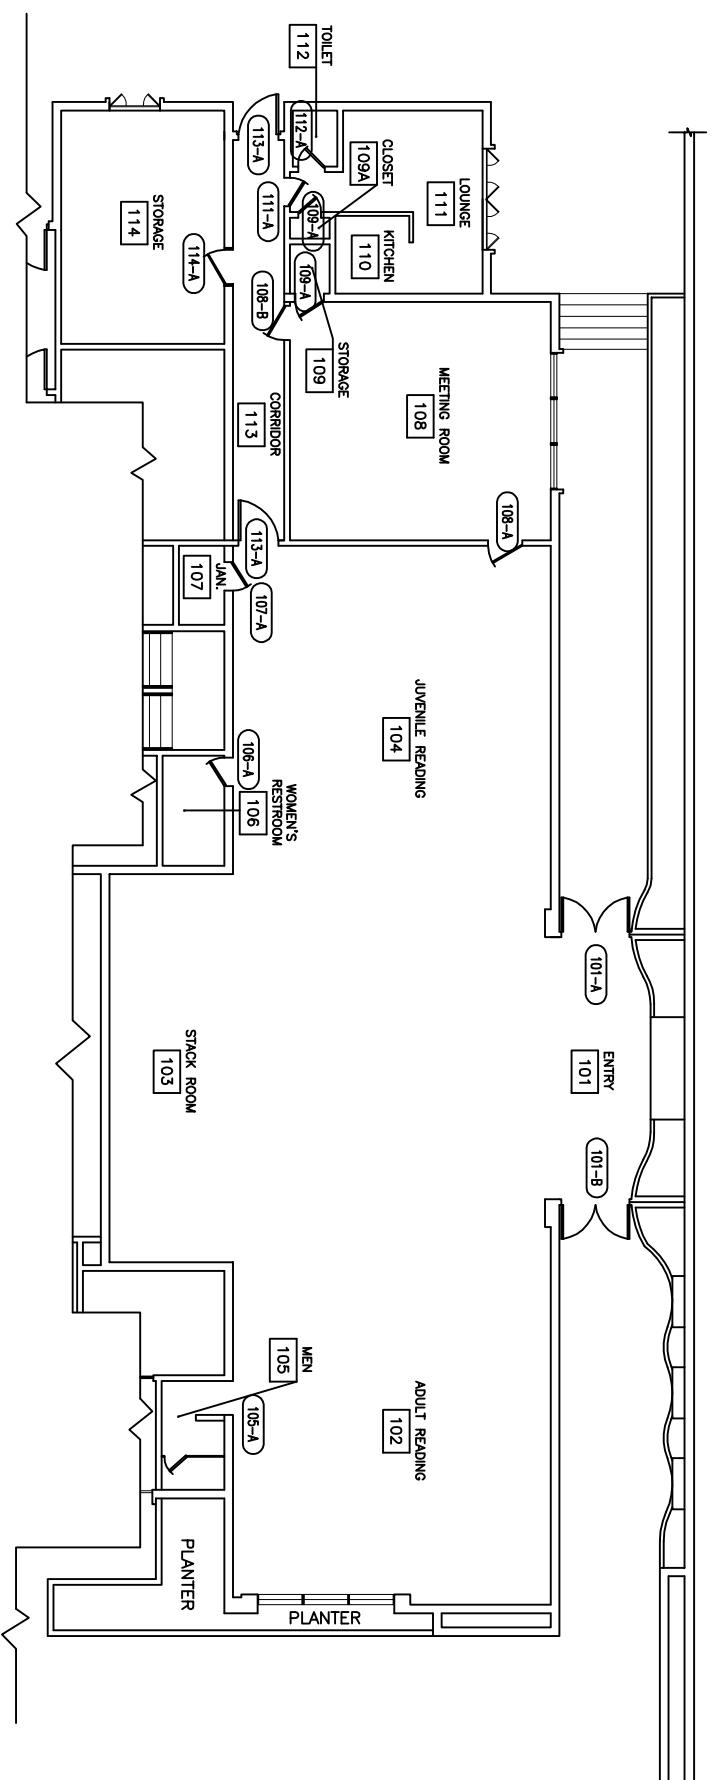

CITY OF GLENDALE
CASA VERDUGO LIBRARY
FIRST FLOOR

Scale: 1/32" = 1'-0"

A/E PROJECT NO.:

DRAWN BY:

CHECKED BY:

SCALE:

SUBJECT

SHT REF: DATE: