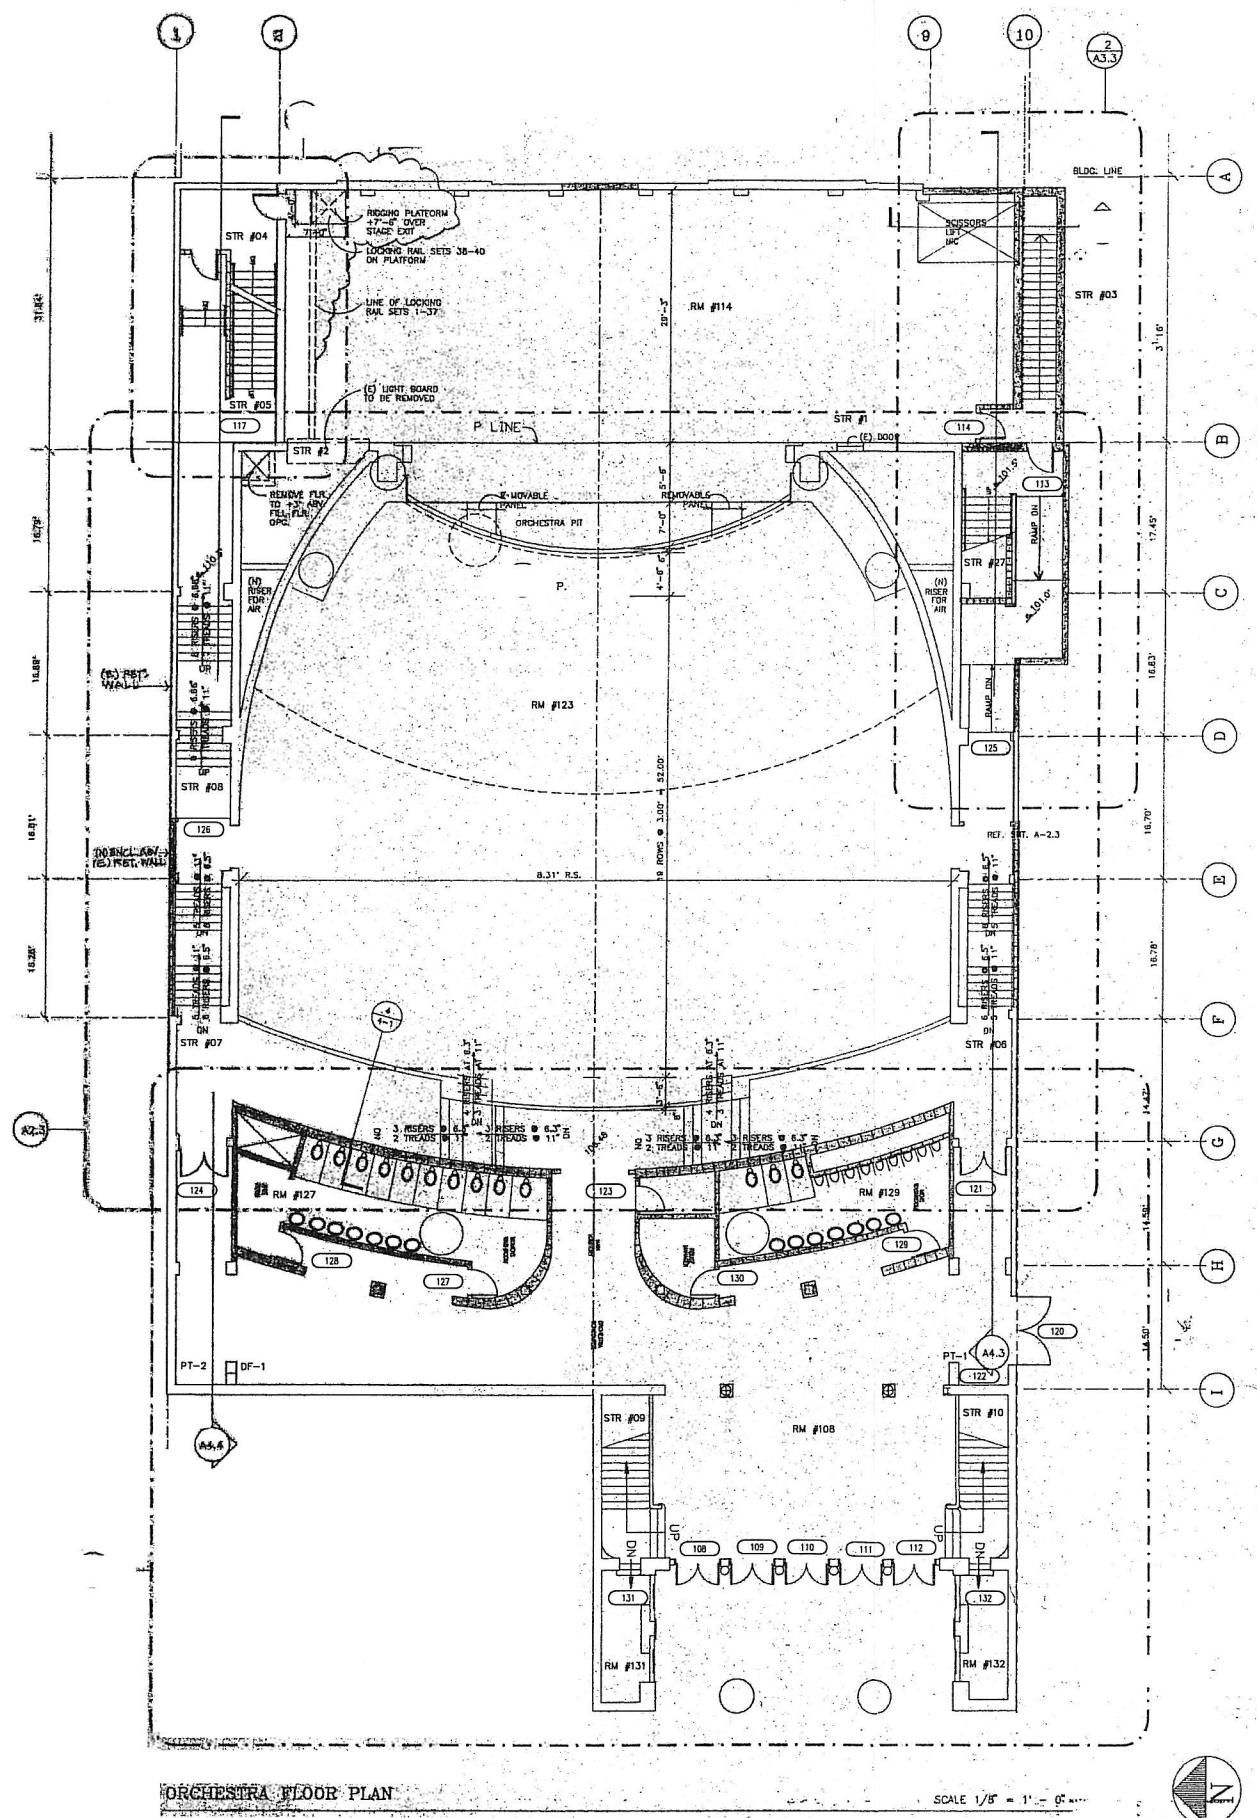

BASEMENT-LEVEL FLOOR PLAN

SCALE 1/8" = 1' - 0"

ORCHESTRA FLOOR PLAN

SCALE 1/8" = 1' - 0"

ALEX THEATRE
 GLENDALE, CALIFORNIA
 216 N. BRAND
 FOR THE CITY OF GLENDALE
 AND THE GLENDALE REDEVELOPMENT AGENCY

BASEMENT AND
 ORCHESTRA PLANS